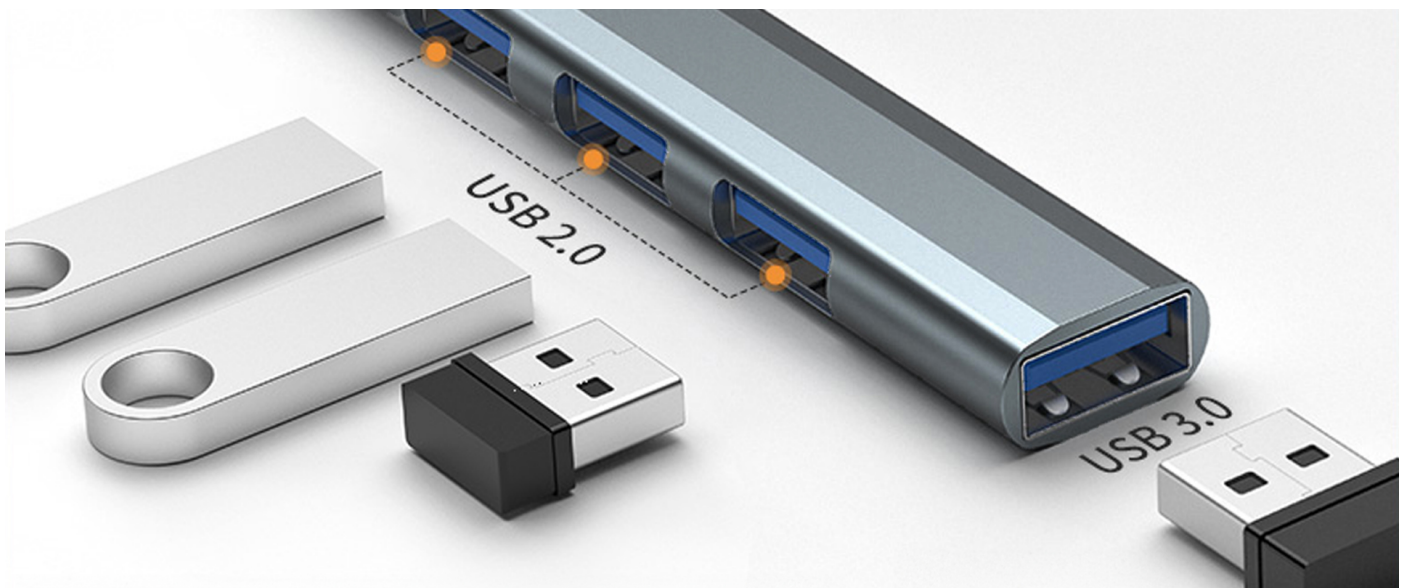

FORGET DRIVERS, ENJOY FULL PLUG & PLAY COMPATIBILITY

Plug and play

It's thanks to the plug-and-play feature, once connected to your laptop our device is ready to use without the need to install any additional drivers, just plug in the USB-C cable and you're good to go.