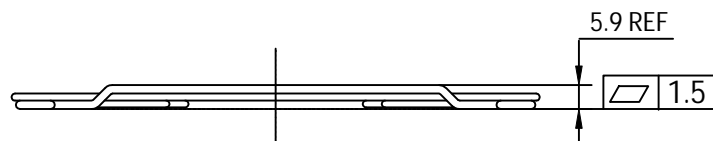

NOTES:

1. MATERIAL: C1008 BRIGHT BASIC WIRE
2. FINISH: BRIGHT NICKEL CHROME PLATING
3. 0.35 ± 0.05 DEPTH OF SERRATIONS ON WIRE
4. RING: $\varnothing 1.8 \pm 0.1\text{mm}$
RIB: $\varnothing 2.3 \pm 0.1\text{mm}$
WING: $\varnothing 1.8 \pm 0.1\text{mm}$
5. GENERAL TOLERANCE UNLESS NOTED IS $\pm 0.5\text{mm}$
6. RoHS COMPLIANT

CONTROLLED

Dim range (mm)		Tolerance +/- (mm)		Qualtek Electronics Corp. FAN-S DIVISION			
0-5	0.1	Part Number: 08150		Description: WIRE FORM FAN GUARD (127mm)			
5-16	0.15						
16-64	0.2	UNIT: mm		REV: D			
64-250	0.4						
250-1000	0.5	Drawn / Date		Checked / Date		Approved / Date	
1000-1500	1.0	B. ZHANG 11-17-03		11-17-03		JJH / 11-17-03	