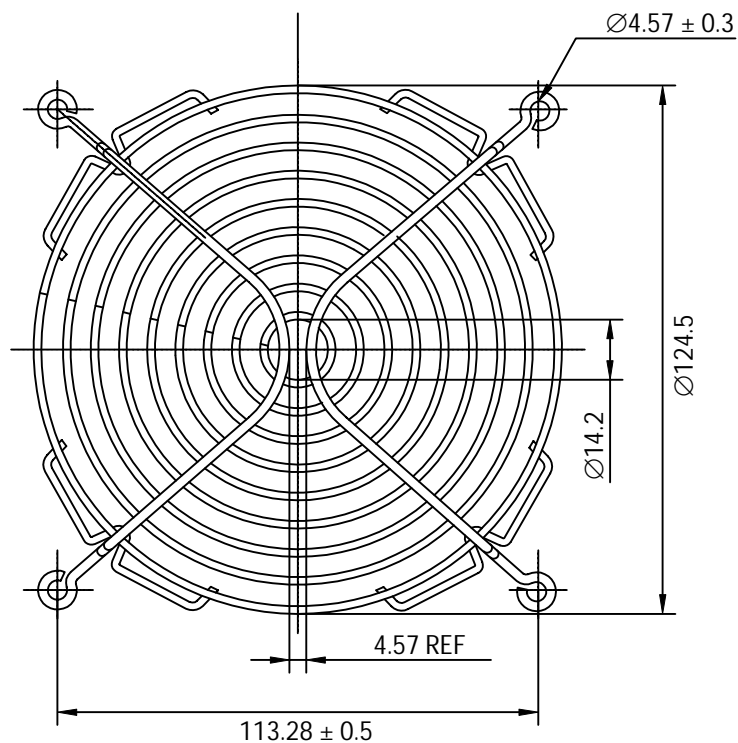

NOTES:

1. MATERIAL: C1008 BRIGHT BASIC WIRE
2. FINISH: BRIGHT NICKEL CHROME PLATING
3. 0.35 ± 0.05 DEPTH OF SERRATIONS ON WIRE
4. RING: $\varnothing 1.8 \pm 0.1\text{mm}$
RIB: $\varnothing 2.3 \pm 0.1\text{mm}$
WING: $\varnothing 1.8 \pm 0.1\text{mm}$
5. GENERAL TOLERANCE UNLESS NOTED IS $\pm 0.5\text{mm}$
6. RoHS COMPLIANT

CONTROLLED

Dim range (mm)		Tolerance +/- (mm)		Qualtek Electronics Corp. FAN-S DIVISION			
0-5	0.1	Part Number: 08150		Description: WIRE FORM FAN GUARD (127mm)			
5-16	0.15						
16-64	0.2	UNIT: mm		REV: D			
64-250	0.4						
250-1000	0.5	Drawn / Date		Checked / Date		Approved / Date	
1000-1500	1.0	B. ZHANG 11-17-03		11-17-03		JJH / 11-17-03	