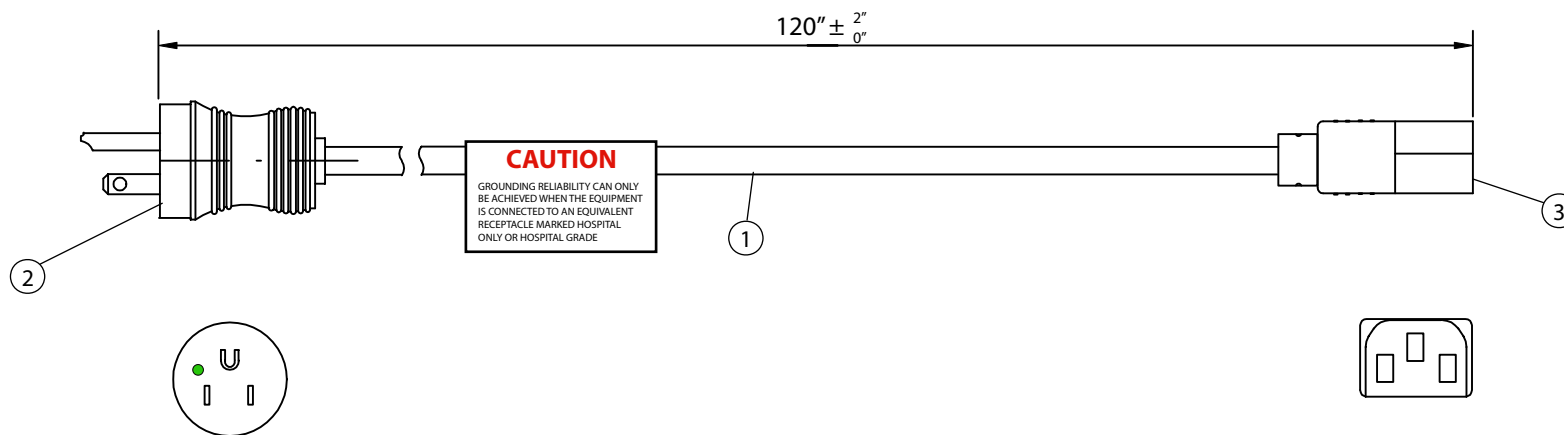

NOTES:

1. CORDAGE: SJT, 18AWG / 3C, UNSHIELDED, NA COLOR CODE, TEMP. RATING 60°C, RATING: 125V, 10A, JACKET COLOR: GRAY
2. PLUG: NEMA 5-15P HOSPITAL GRADE (CLEAR)
3. CONNECTOR: IEC 60320 C13
4. APPROVALS: UL, CSA
5. ROHS COMPLIANT
6. CAUTION LABEL

**CONTROLLED**

Dim range (mm)		Tolerance +/- (mm)		<b>Qualtek Electronics Corp.</b> PPC DIVISION		
0-1		0.15		Part Number: <b>233003-06</b> <div style="border: 1px solid green; padding: 2px; display: inline-block;">RoHS Compliant</div>		
1-6		0.20		Description: <b>POWER CORD HOSPITAL GRADE</b>		
6-18		0.30		UNIT: in                      REV. B		
18-50		0.50		Drawn / Date              Checked / Date              Approved / Date		
50-120		0.70		B.Zhang                      10-21-03                      JJH / 10-21-03		
120-250		0.90				
250-500		1.20				