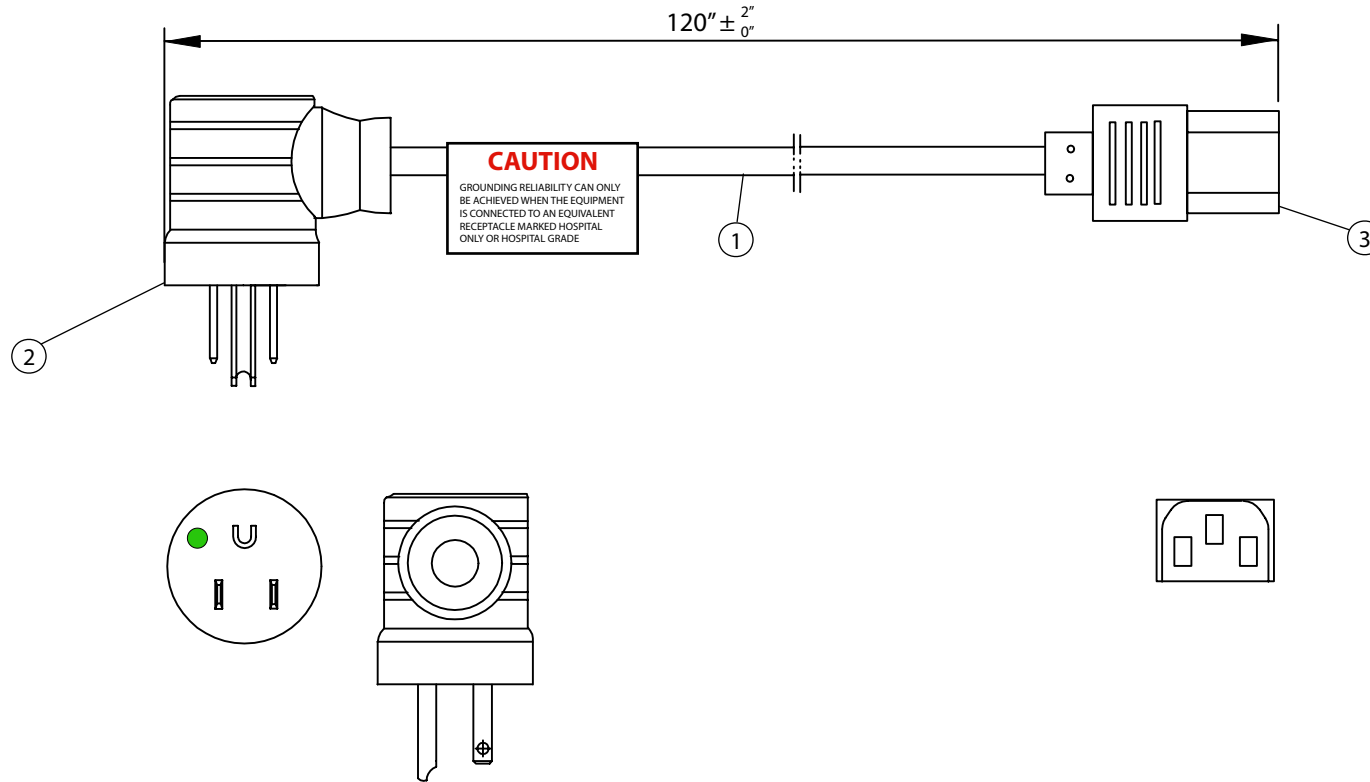

NOTES:

1. CORDAGE: SJT, 18AWG / 3C, UNSHIELDED, NA COLOR CODE, TEMP. RATING 60°C, RATING: 125V 10A, JACKET COLOR: GRAY
2. PLUG: NEMA 5-15P HOSPITAL GRADE (CLEAR)
3. CONNECTOR: IEC 60320 C13
4. APPROVALS: UL, CSA
5. ROHS COMPLIANT
6. CAUTION LABEL

**CONTROLLED**

Dim range (mm)		Tolerance +/- (mm)		<b>Qualtek Electronics Corp.</b> PPC DIVISION		
0-1		0.15		Part Number: <b>243003-06</b> <span style="border: 1px solid green; padding: 2px;">RoHS Compliant</span>		
1-6		0.20		Description: <b>HOSTPITAL GRADE POWER CORD</b>		
6-18		0.30				
18-50		0.50		UNIT: in		REV.C
50-120		0.70		Drawn / Date	Checked / Date	Approved / Date
120-250		0.90		B. Zhang 11-11-04	11-11-04	JJH / 11-11-04
250-500		1.20				