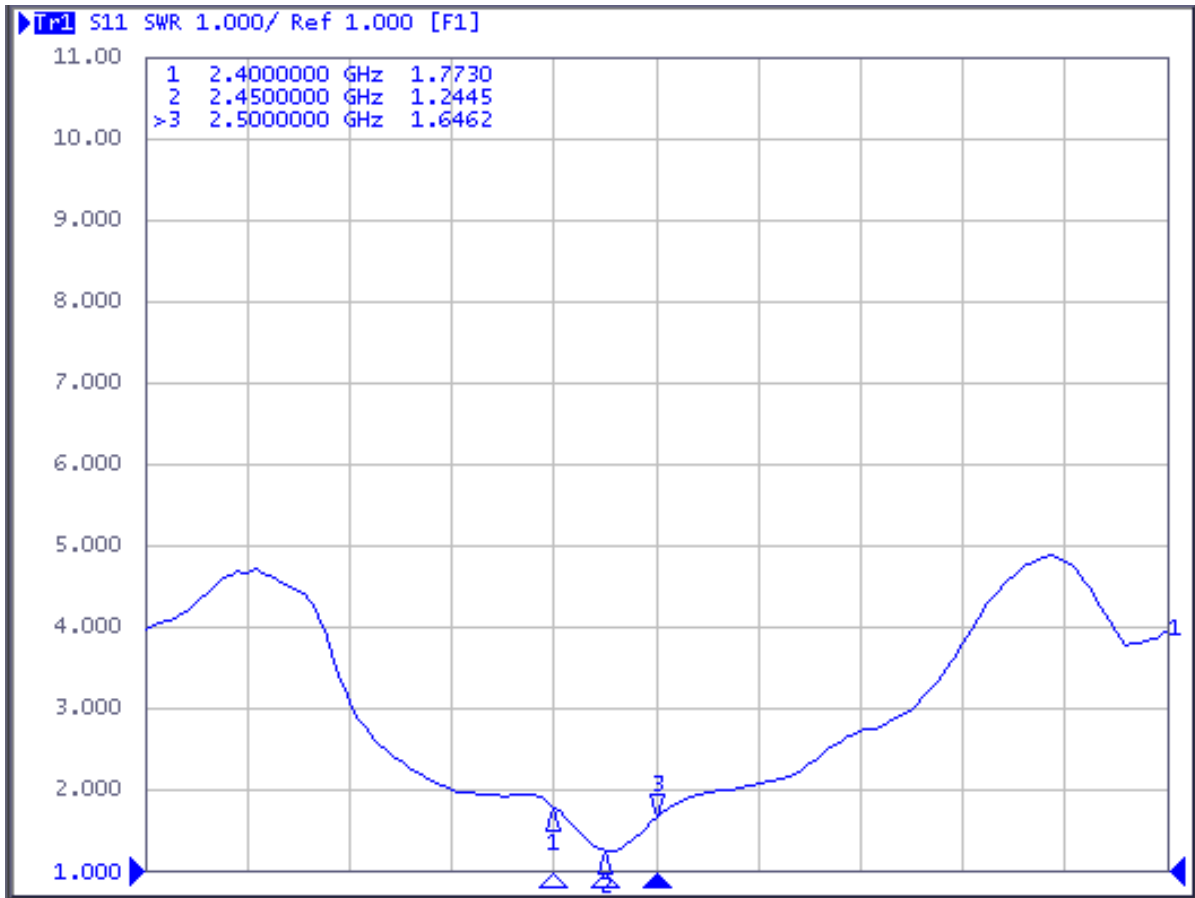

BT

Frequency (MHz)	2400	2450	2500
VSWR	1.77	1.24	1.65