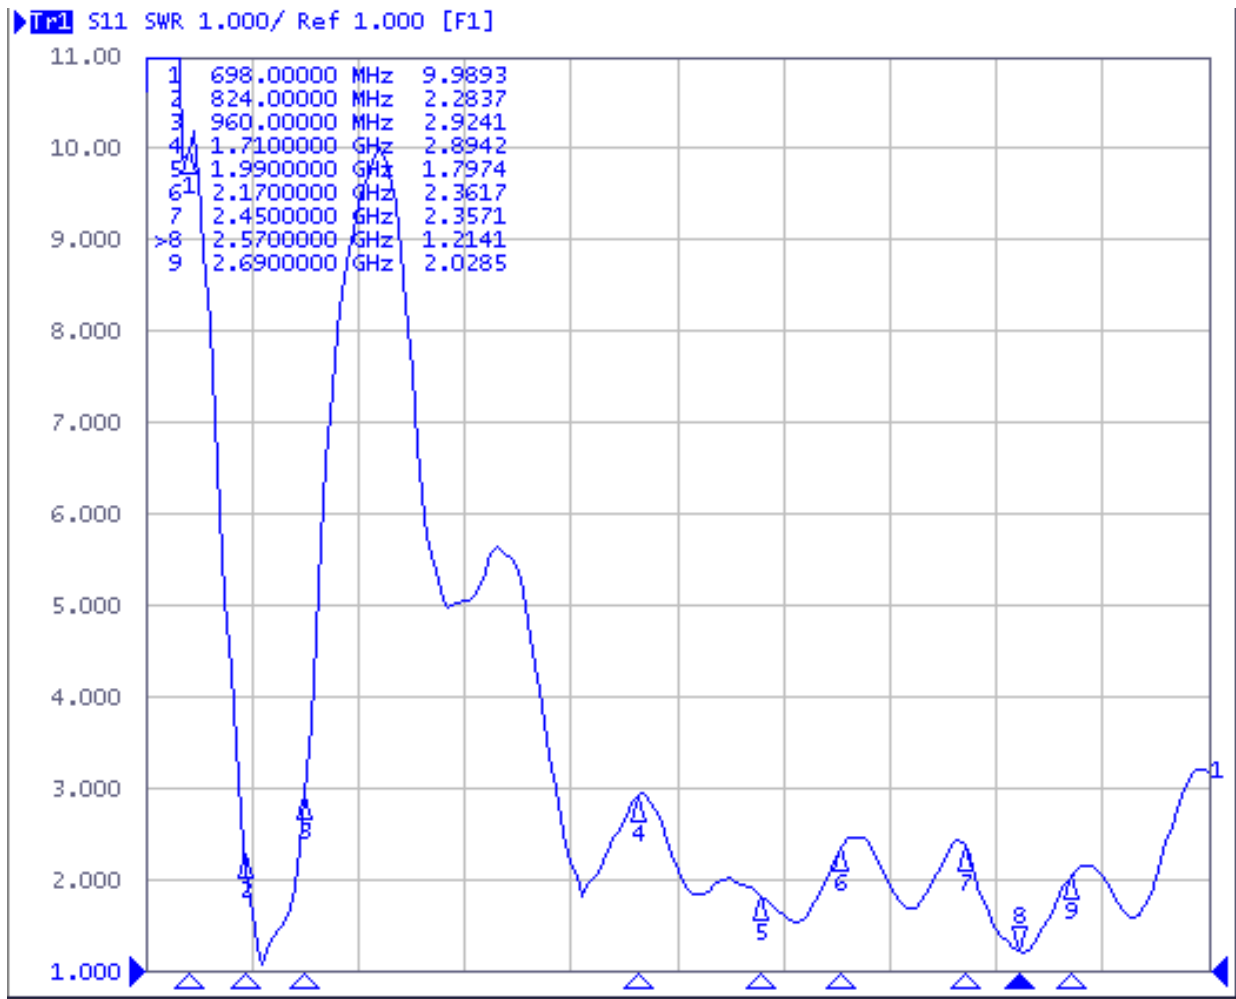

2 Product Features

- Cellular LTE
- High efficiency
- Excellent performance

3 Product Specifications

Passive Electrical Specifications

Frequency Range	BT: 2400–2500 MHz 4G: 824–960 MHz; 1710–2690 MHz GPS&BD: 1575.42 ±10 MHz; 1561 ±10 MHz
Input Impedence	50 Ω
VSWR	≤ 3.0
Gain	≤ 2 dBi
Polarization Type	Linear (4G MAIN/BT); Circular (GNSS)

Mechanical Specifications

Antenna Size	33 mm × 48 mm
Casing	PC + ABS
Radiator	Cuprum
Connect Type	SMA Male
Working Temperature	-20 °C to +80 °C
Radome Color	Black
Line Length	Optional
Waterproof Grade	IP66

4 Overall Performance

- Test Environment
 - KEYSIGHT VNA Network Analyzer E5063A 100 kHz – 6.5 GHz
 - RayZone® 2800 Chamber 5G (FR1) SISO/MIMO, 400 MHz – 6.0 GHz.

● VSWR

4G

Frequency (MHz)	824	960	1710	1990	2170	2450	2570	2690
VSWR	2.28	2.92	2.89	1.79	2.36	2.35	1.21	2.03