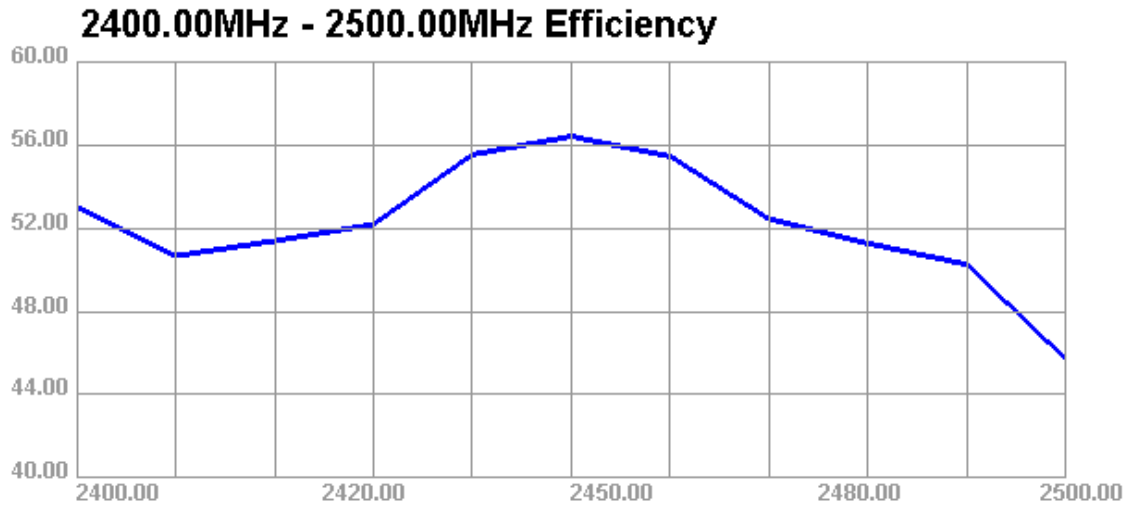

BT

Frequency (MHz)	2400	2420	2450	2480	2500
Efficiency (%)	53.04	51.39	56.42	51.27	45.72

- Gain

4G