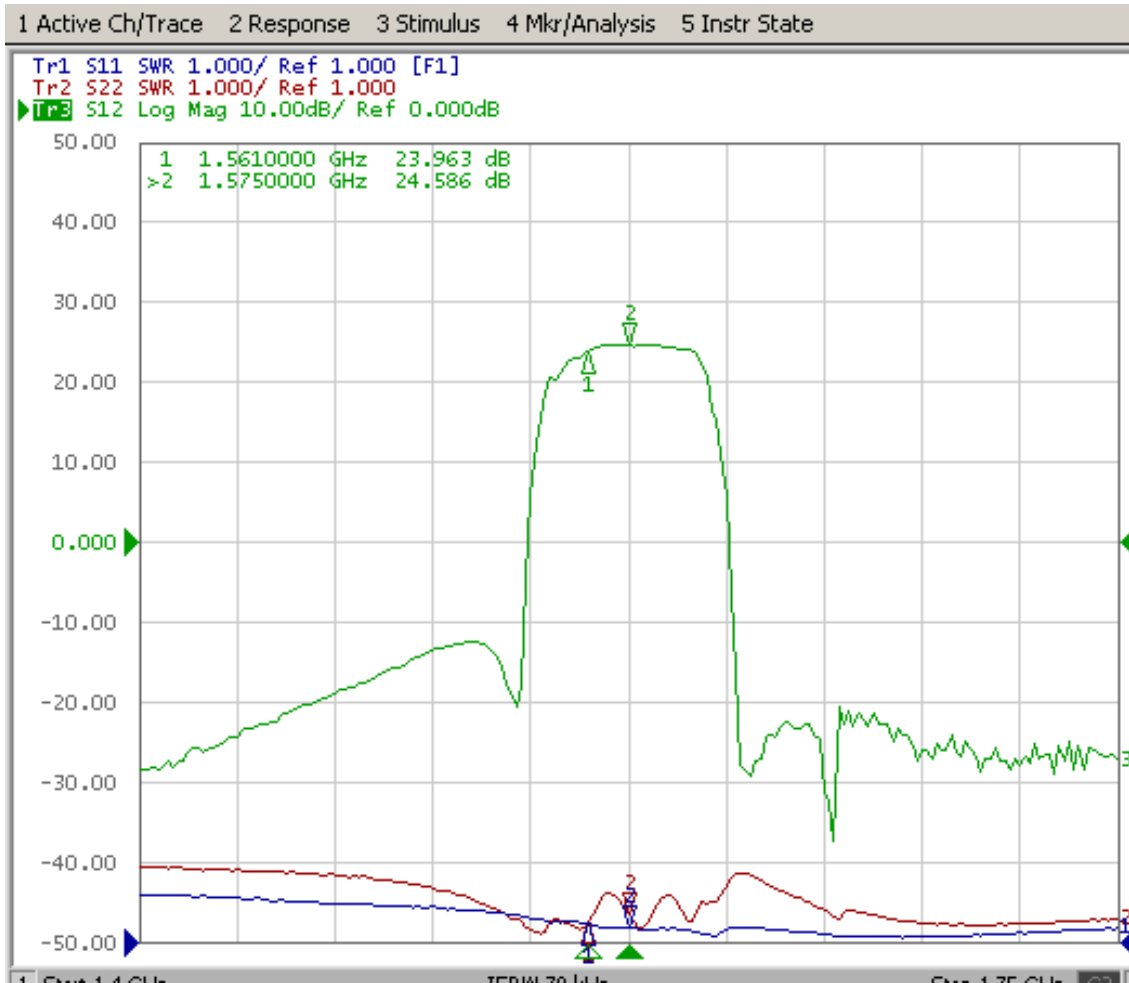

- GNSS antenna

Frequency (MHz)	1561	1575
Gain	23.96	24.58