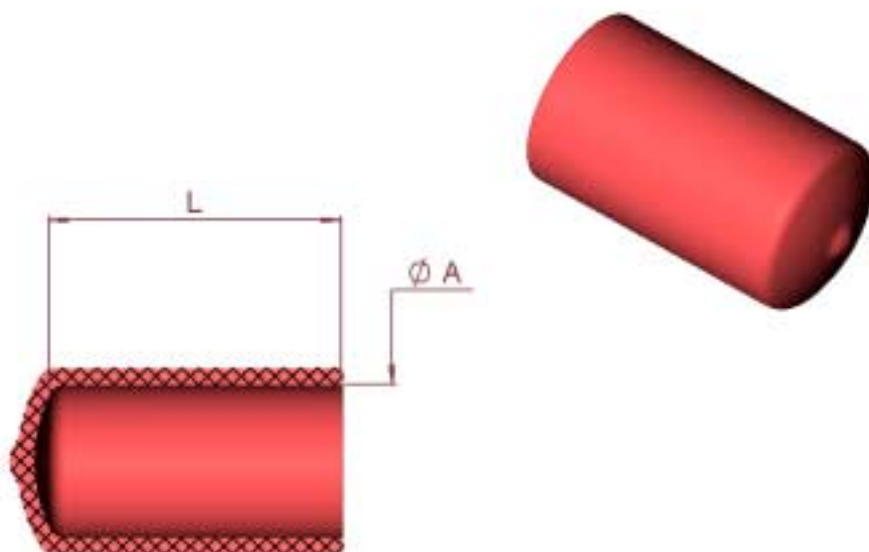

**PROTECTIVE CAP**

**240.92.---**

Series : ACC-COAX

All dimensions are in mm.

COMPONENTS	MATERIALS	PLATINGS (µm)
BODY	-	-
CENTER CONTACT	-	-
OUTER CONTACT	-	-
INSULATOR	-	-
GASKET	-	-
OTHERS PARTS	- RED VINYL EXTRA FLEXIBLE	-

## PROTECTIVE CAP

**240.92.---**

Series : ACC-COAX

<b>Ø A</b>	<b>L</b>	<b>Références</b>	<b>Utilisations</b>
4	11,1	240.92.681	SSMA Female SMC Male plug 1.0/2.3 Female BMA Male MCX Female
5	11	241.92.110	QMA Female QRE Female
6	11,1	240.92.682	SSMA Male SMB Female
6	19	240.92.671	SMA Female SMC Female jack BMA Female
8,7	19	240.92.672	SMA Male
9	19	240.92.684	QMA Male QN Female
10,3	22,2	240.92.673	TNC Female QRE Male BNC Female BNC HT Female
13,5	25,4	240.92.674	TNC Male C Female
14,3	22,2	240.92.675	BNC Male BNC HT Male TNC 18 M
15,9	25,4	240.92.676	N Female
17,4	25,4	240.92.677	C Male QN Male
19	25,4	240.92.678	N Male HN Female
19,5	14	240.92.090	HN Female
20,63	12,7	A240.92.010	7/16 Male
29	10,5	241.92.040	7/16 Female