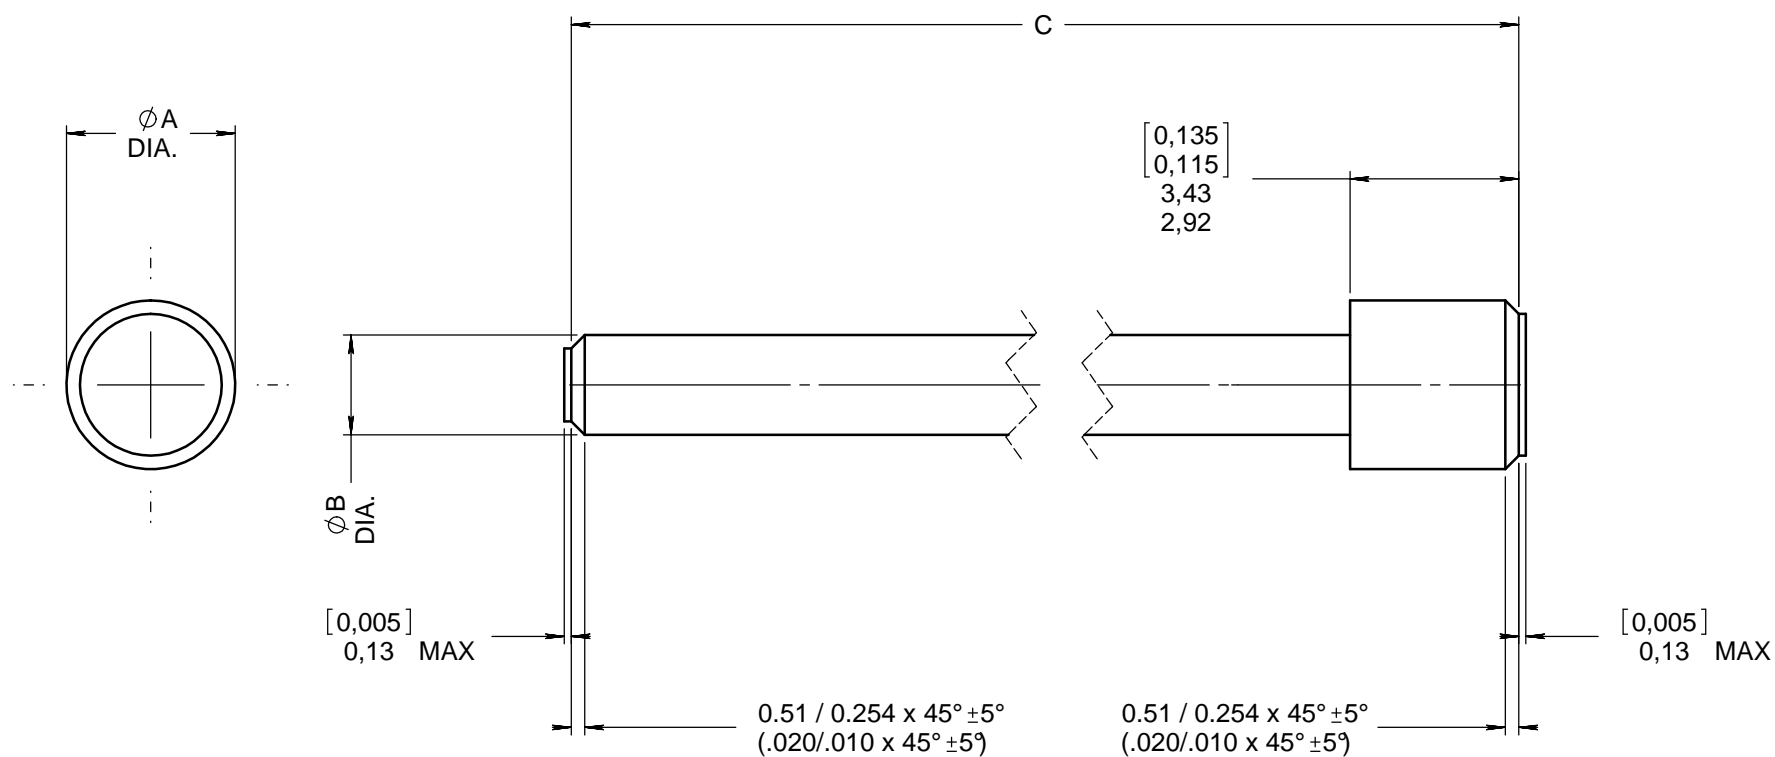

Series
DSX

SEALING PLUGS FOR UNUSED CONTACTS CAVITIES
ENVIRONMENTAL TYPE CONNECTORS PER MS27488

Issue:
JAN 25, 2010

Page
1/1

SIZE	RADIALL P/N	MS P/N	COLOR	ϕA DIA.	ϕB DIA.	C DIMENSION
22	616910	MS27488-22-2	BLACK	1.676 (0.066) 1.473 (0.058)	1.143 (0.045) 0.965 (0.038)	12,700 (0.500) 11,125 (0.438)
20	616911	MS27488-20-2	RED	2.286 (0.090) 2.032 (0.080)	1.473 (0.058) 1.219 (0.048)	20.447 (0.805) 19.177 (0.755)
16	616912	MS27488-16-2	GREEN	3.302 (0.130) 3.048 (0.120)	2.007 (0.079) 1.753 (0.069)	22,149 (0.872) 20,879 (0.822)
12	616913	MS27488-12-2	ORANGE	4.318 (0.170) 4.064 (0.160)	3.175 (0.125) 2.921 (0.115)	21,361 (0.841) 20,091 (0.791)

MATERIALS: PTFE FOLLOWING ASTM-D1710
OR
FEP FOLLOWING ASTM-D2116
OR
PFA FOLLOWING ASTM-D3307

IMPORTANT : DO NOT USE THE PPSU

USE AND INSTALLATION : SEE MS27488 (IMPORTANT)

DIMENSIONS : mm (inch are given for information only)

This information is given as an indication. In the continual goal to improve our products, we reserve the right to make any modifications judged necessary.

4112_9311

CREATION				
PEN:				
NOM: GESBERT	JAN 25, 10	DIMENSION AND COLOUR MATERIALS CHANGED PER MS27488 Rev N -	MONDOT JC.	BROCHET L.
DATE: 08.06.82	31/10/08	M --> N (#16: C DIM CHANGED) MATERIALS CHANGED	GELLUSSEAU	BROCHET
APPR.:	26/03/03	REDRAWN; MS27488M WAS MS27488	GOMBERT	/
	Issue	Revisions	Name	Approved