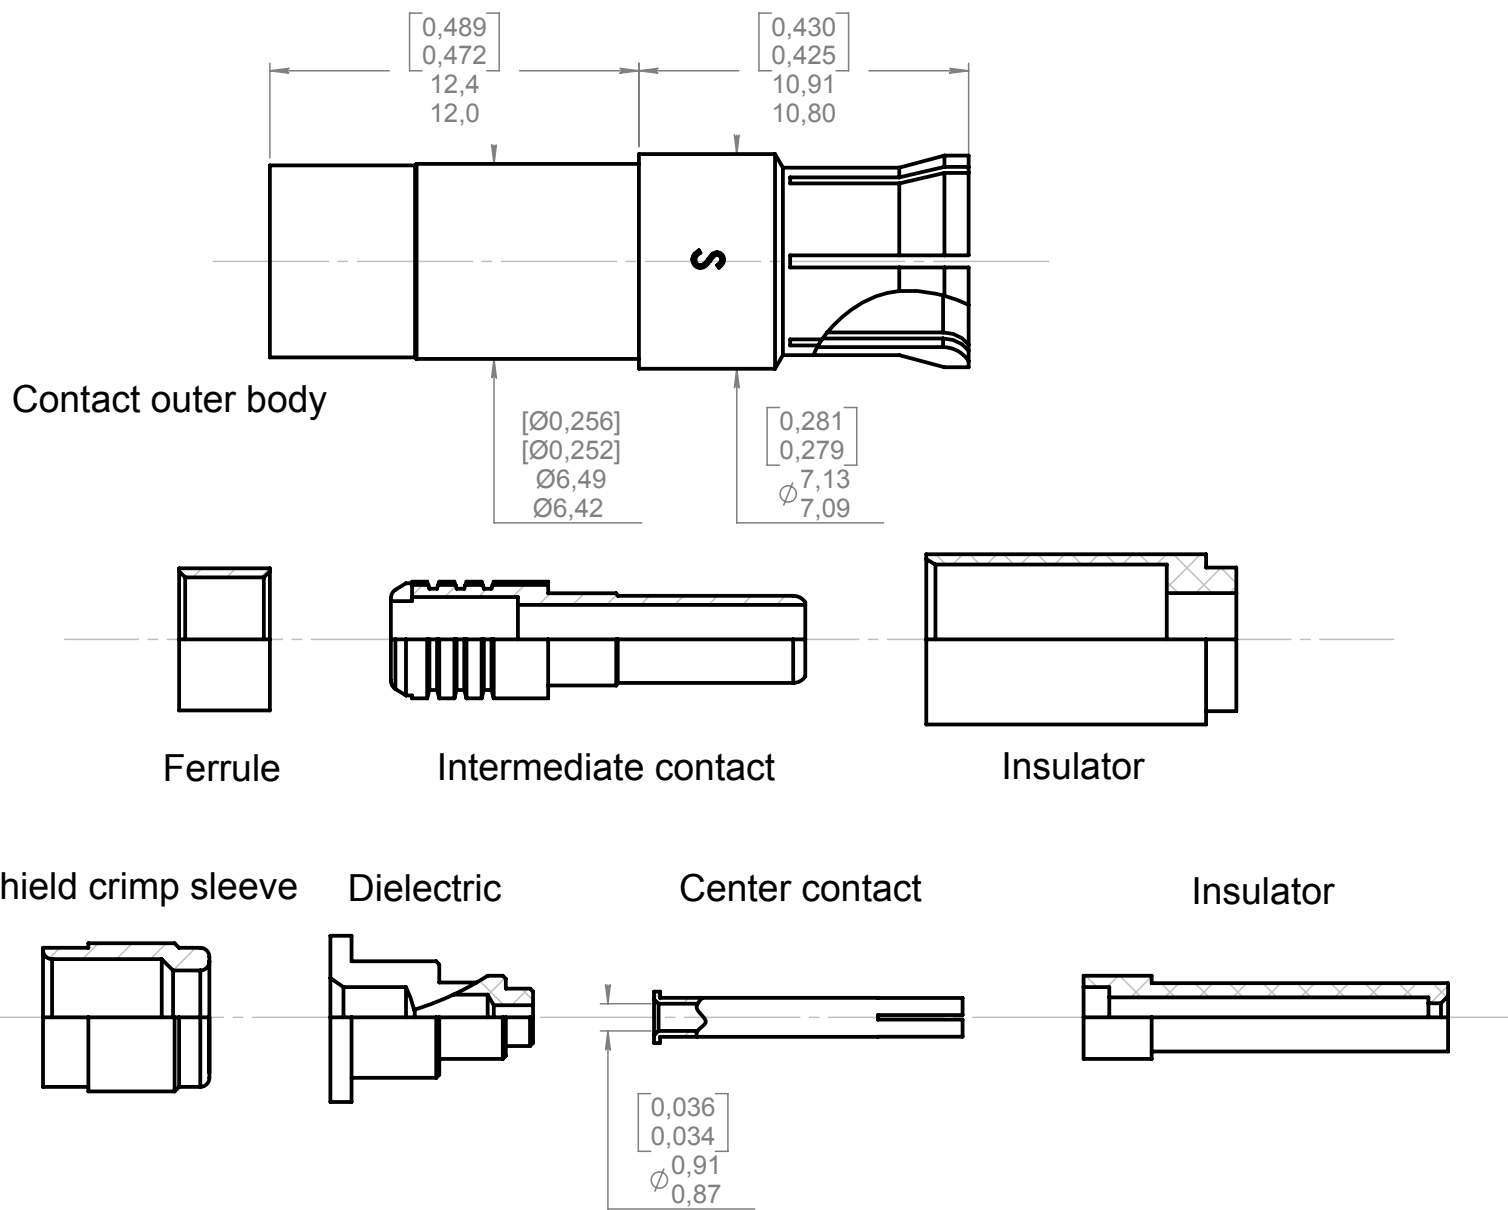

Series
EPX

CONCENTRIC TWINAX
SOCKET CONTACT
Twinax PAN 6421, M17176/00002 and Raychem 10613 cables.

Issue:
Apr. 24, 2008

Page
1/1

MATERIALS:

- Outer body contact and center contact: Beryllium copper 1/2 hardness in knoop 140 max (126 HV) for crimp barrel.
- Ferrule, shield crimp sleeve and intermediate contact: Copper alloy.
- Dielectric and insulators: PTFE.

FINISHES:

- All metallic parts: Gold per MIL-G-45204 type I or II grade C or D class 1,50 microinches over nickel plate per QQ-N-290.

Crimping tools: (Crimped contacts will show no crack when inspected, per MIL-C-22520, at 10x).

- Center contact:
 - Basic tool: M22520/2.01 (RADIALL: 282 281).
 - Selector set 3.
 - Positionner RADIALL: 282 560.
- Intermediate and outer body contacts:
 - Basic tool: M22520/5.01 (RADIALL 282 293).
 - Die: M22520/5.05 (RADIALL 282 246).
 - Die closure: B for intermediate contact.
A for outer body contact.

Extraction tool: M81969/28.01 (RADIALL 282 946).

See wiring specification: RP 2737.

DIMENSIONS : mm (inch are given for information only)

This information is given as an indication. In the continual goal to improve our products, we reserve the right to make any modifications judged necessary.