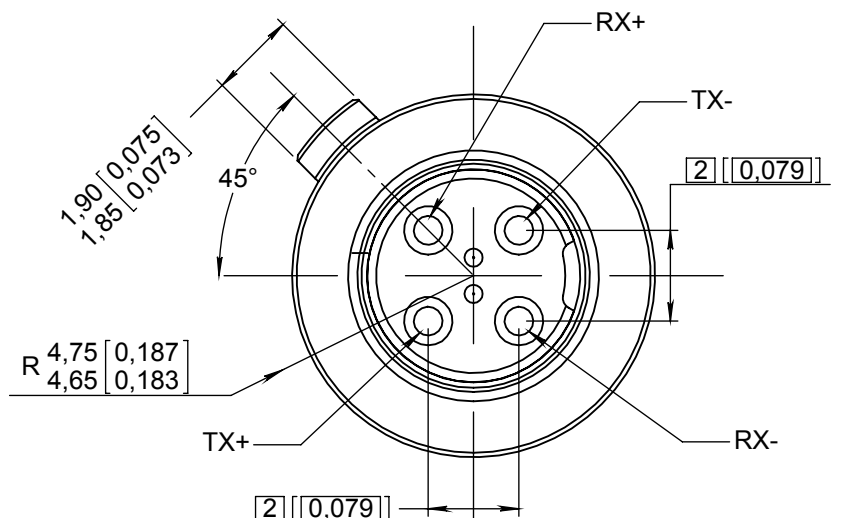

Series
EPXB
ENVIRONMENTAL SIZE 8 QUADRAX PIN CONTACT
FOR QUADRAX ETHERNET CABLES PER ABS1503KD24, ABS1503KDL4 AND PIC E50424
Issue:
Mar. 03, 2016
Page
1/1

MATERIAL:

- OUTER CONTACT : COPPER ALLOY PER ASTM-B-453
- CENTER CONTACTS : COPPER ALLOY C19160
- FERRULE : COPPER ALLOY PER ASTM-B-455
- INSULATOR : PFA PER ASTM-D-3307 OR EQUIVALENT
- SPACER : THERMOPLASTIC PER ASTM D 5205
- SEALING BOOT : THERMOPLASTIC PER ASTM-D-4067 AND FLUOROSILICONE PER SAE AMS-R-25988.

FINISH:

- ALL METAL PARTS:
- PLATING .00005 INCH OF GOLD PER AMS 2422
- OVER NICKEL PER SAE AMS QQ-N-290

EXTRACTION TOOL:

- M81969/28.03 (RADIALL: 282 549 001) or M81969/14-06.

WIRING INSTRUCTIONS: See RP55178.

ENGAGING FACE

Estimated weight : 4 g

DIMENSIONS : mm (inch are given for information only)

This document contains proprietary information and such information shall not be disclosed to any third party for any purpose whatsoever or used for manufacturing purposes without prior written agreement from RADIALL. This information is given as an indication. In the continual goal to improve our products, we reserve the right to make any modifications judged necessary.

4112_9311

CREATION				
PEN: M050400127A	Mar. 03, 16	Cable per PIC E50424 added	Yon P.	Vieira
	Oct. 23, 15	Cable per ABS1503KL24 added	Moutault	Vieira
NOM: LE GLOAHEC DATE: JAN 03, 2005	Aug 24, 15	TDS updated : insulator and spacer material modification and spacer and ferrule dimensions corrected	Yon P.	Vieira D.
	May 14, 13	Rounding mistake updated	Pailot N.	LeGloahec Y
APPR.: PESSARD	Issue	Revisions	Name	Approved