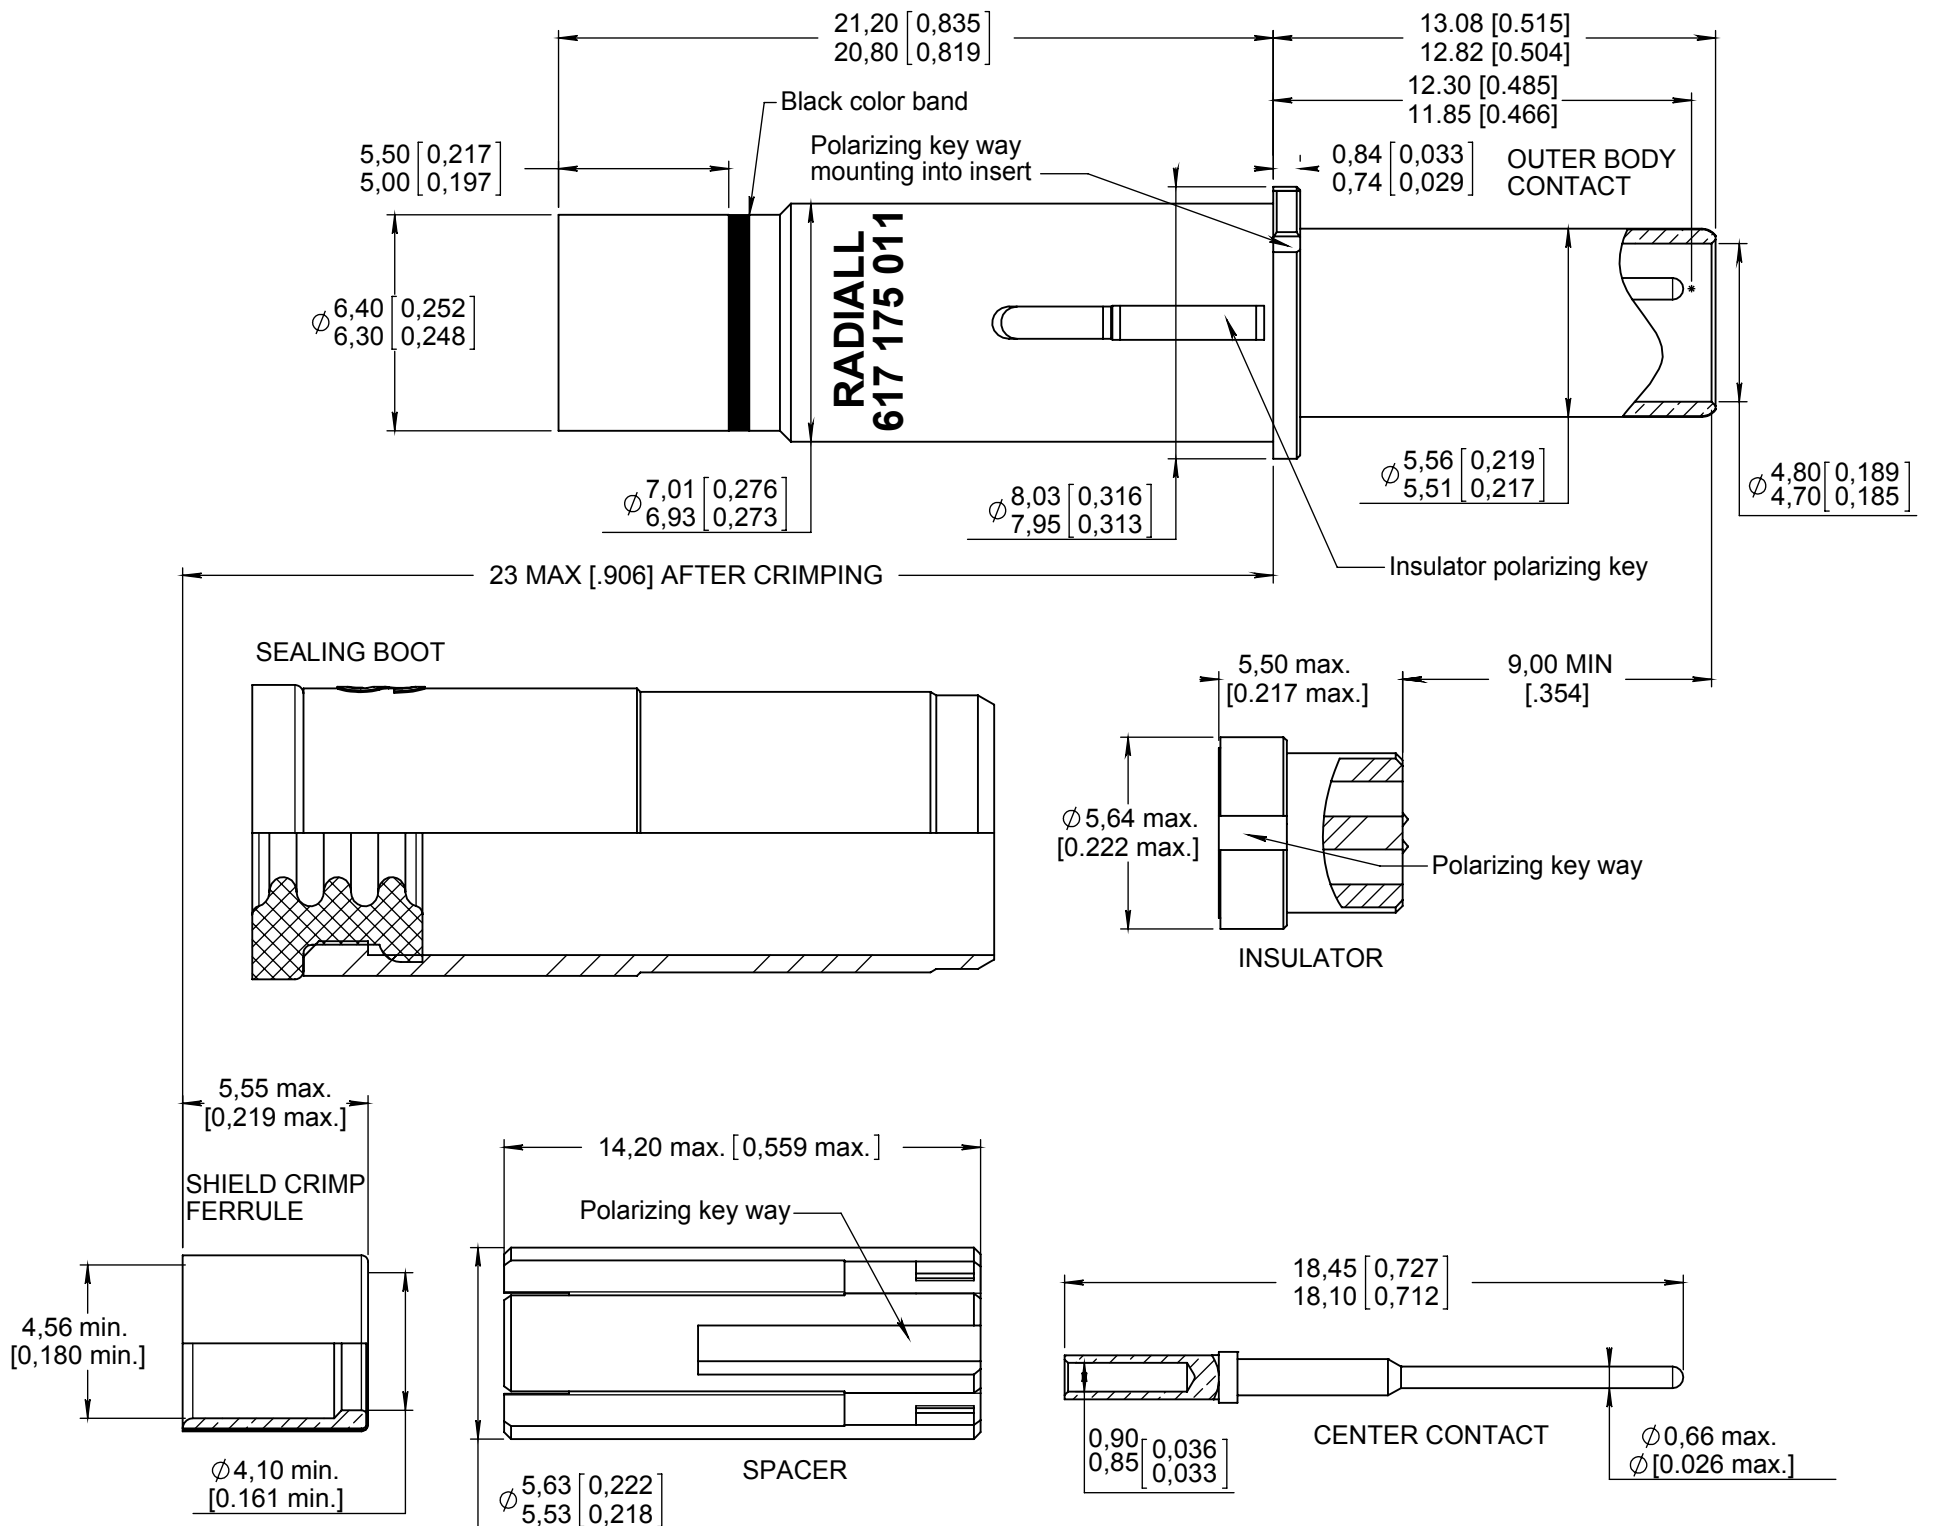

Series
EPXB
ENVIRONMENTAL SIZE 8 QUADRAX PIN CONTACT
FOR QUADRAX ETHERNET CABLES PER ABS1503KD24, ABS1503KDL4 AND PIC E50424
Issue:
Mar. 03, 2016
Page
1/1

MATERIAL:

- OUTER CONTACT : COPPER ALLOY PER ASTM-B-453
- CENTER CONTACTS : COPPER ALLOY C19160
- FERRULE : COPPER ALLOY PER ASTM-B-455
- INSULATOR : PFA PER ASTM-D-3307 OR EQUIVALENT
- SPACER : THERMOPLASTIC PER ASTM D 5205
- SEALING BOOT : THERMOPLASTIC PER ASTM-D-4067 AND FLUOROSILICONE PER SAE AMS-R-25988.

FINISH:

- ALL METAL PARTS:
- PLATING .00005 INCH OF GOLD PER AMS 2422
- OVER NICKEL PER SAE AMS QQ-N-290

EXTRACTION TOOL:

- M81969/28.03 (RADIALL: 282 549 001) or M81969/14-06.

WIRING INSTRUCTIONS: See RP55178.

ENGAGING FACE

Estimated weight : 4 g

DIMENSIONS : mm (inch are given for information only)

This document contains proprietary information and such information shall not be disclosed to any third party for any purpose whatsoever or used for manufacturing purposes without prior written agreement from RADIALL. This information is given as an indication. In the continual goal to improve our products, we reserve the right to make any modifications judged necessary.

4112_9311

CREATION				
PEN: M050400127A	Mar. 03, 16	Cable per PIC E50424 added	Yon P.	Vieira
	Oct. 23, 15	Cable per ABS1503KL24 added	Moutault	Vieira
NOM: LE GLOAHEC DATE: JAN 03, 2005	Aug 24, 15	TDS updated : insulator and spacer material modification and spacer and ferrule dimensions corrected	Yon P.	Vieira D.
	May 14, 13	Rounding mistake updated	Pailot N.	LeGloahec Y
APPR.: PESSARD	Issue	Revisions	Name	Approved