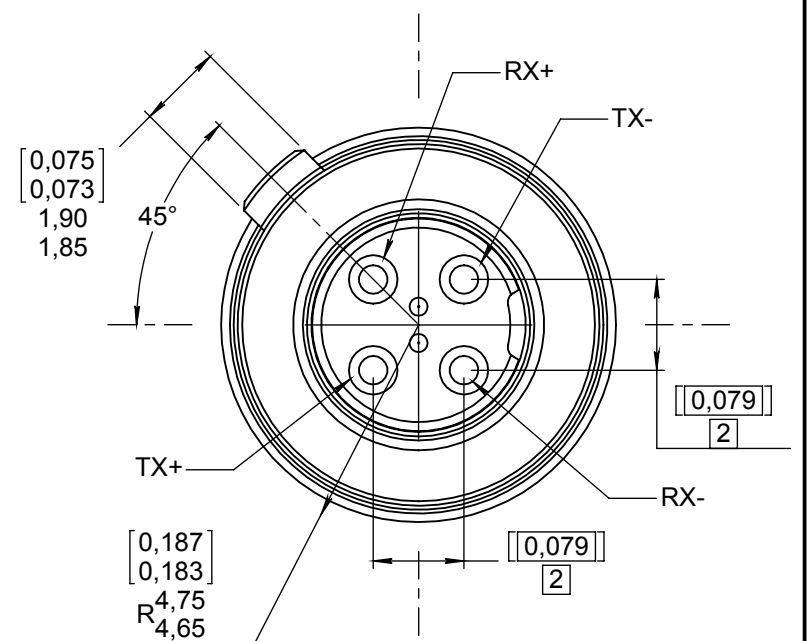

Series  
EPXB

ENVIRONMENTAL SIZE 8 QUADRAX PIN CONTACT  
FOR QUADRAX TENSOLITE NF26Q100 CABLES  
FOR QUADRAX GORE RCN8487-1 CABLES

Issue:  
Dec. 19, 2018

Page  
1/1

**MATERIAL:**

- OUTER CONTACT : COPPER ALLOY
- CENTER CONTACTS : COPPER ALLOY
- FERRULE : COPPER ALLOY
- INSULATOR : PFA OR EQUIVALENT
- SPACER : THERMOPLASTIC
- SEALING BOOT: THERMOPLASTIC AND FLUOROSILICONE.

**FINISH:**

- ALL METAL PARTS: GOLD OVER NICKEL PLATED

**EXTRACTION TOOL:**

- M81969/28.03 (RADIALL: 282 549 001) OR M81969/14-06

WIRING INSTRUCTIONS: SEE RP55178

**ENGAGING FACE**

Estimated weight: 4,72g

DIMENSIONS : mm (inch are given for information only)

CREATION				
PEN: M070004817A	Dec. 19, 18	Corrected engaging face contact positions	Weihls H.	Lopez C.
	Dec. 14, 18	Added estimated weight, updated contact body dimensions.	Weihls H.	Lopez C.
NOM: MALTY S.	Jan 29, 09	Equivalent material of PTFE added for insulator	Pailot N.	Pessard M.
DATE: Nov. 19, 2007	Sept. 25, 08	Quadrax GORE RNC8487-1 cables added.	Malty S.	Pessard M.
APPR.: PESSARD M.	Nov. 30, 07	RP55178 was RP57339	Malty S.	Pessard M.
	Issue	Revisions	Name	Approved