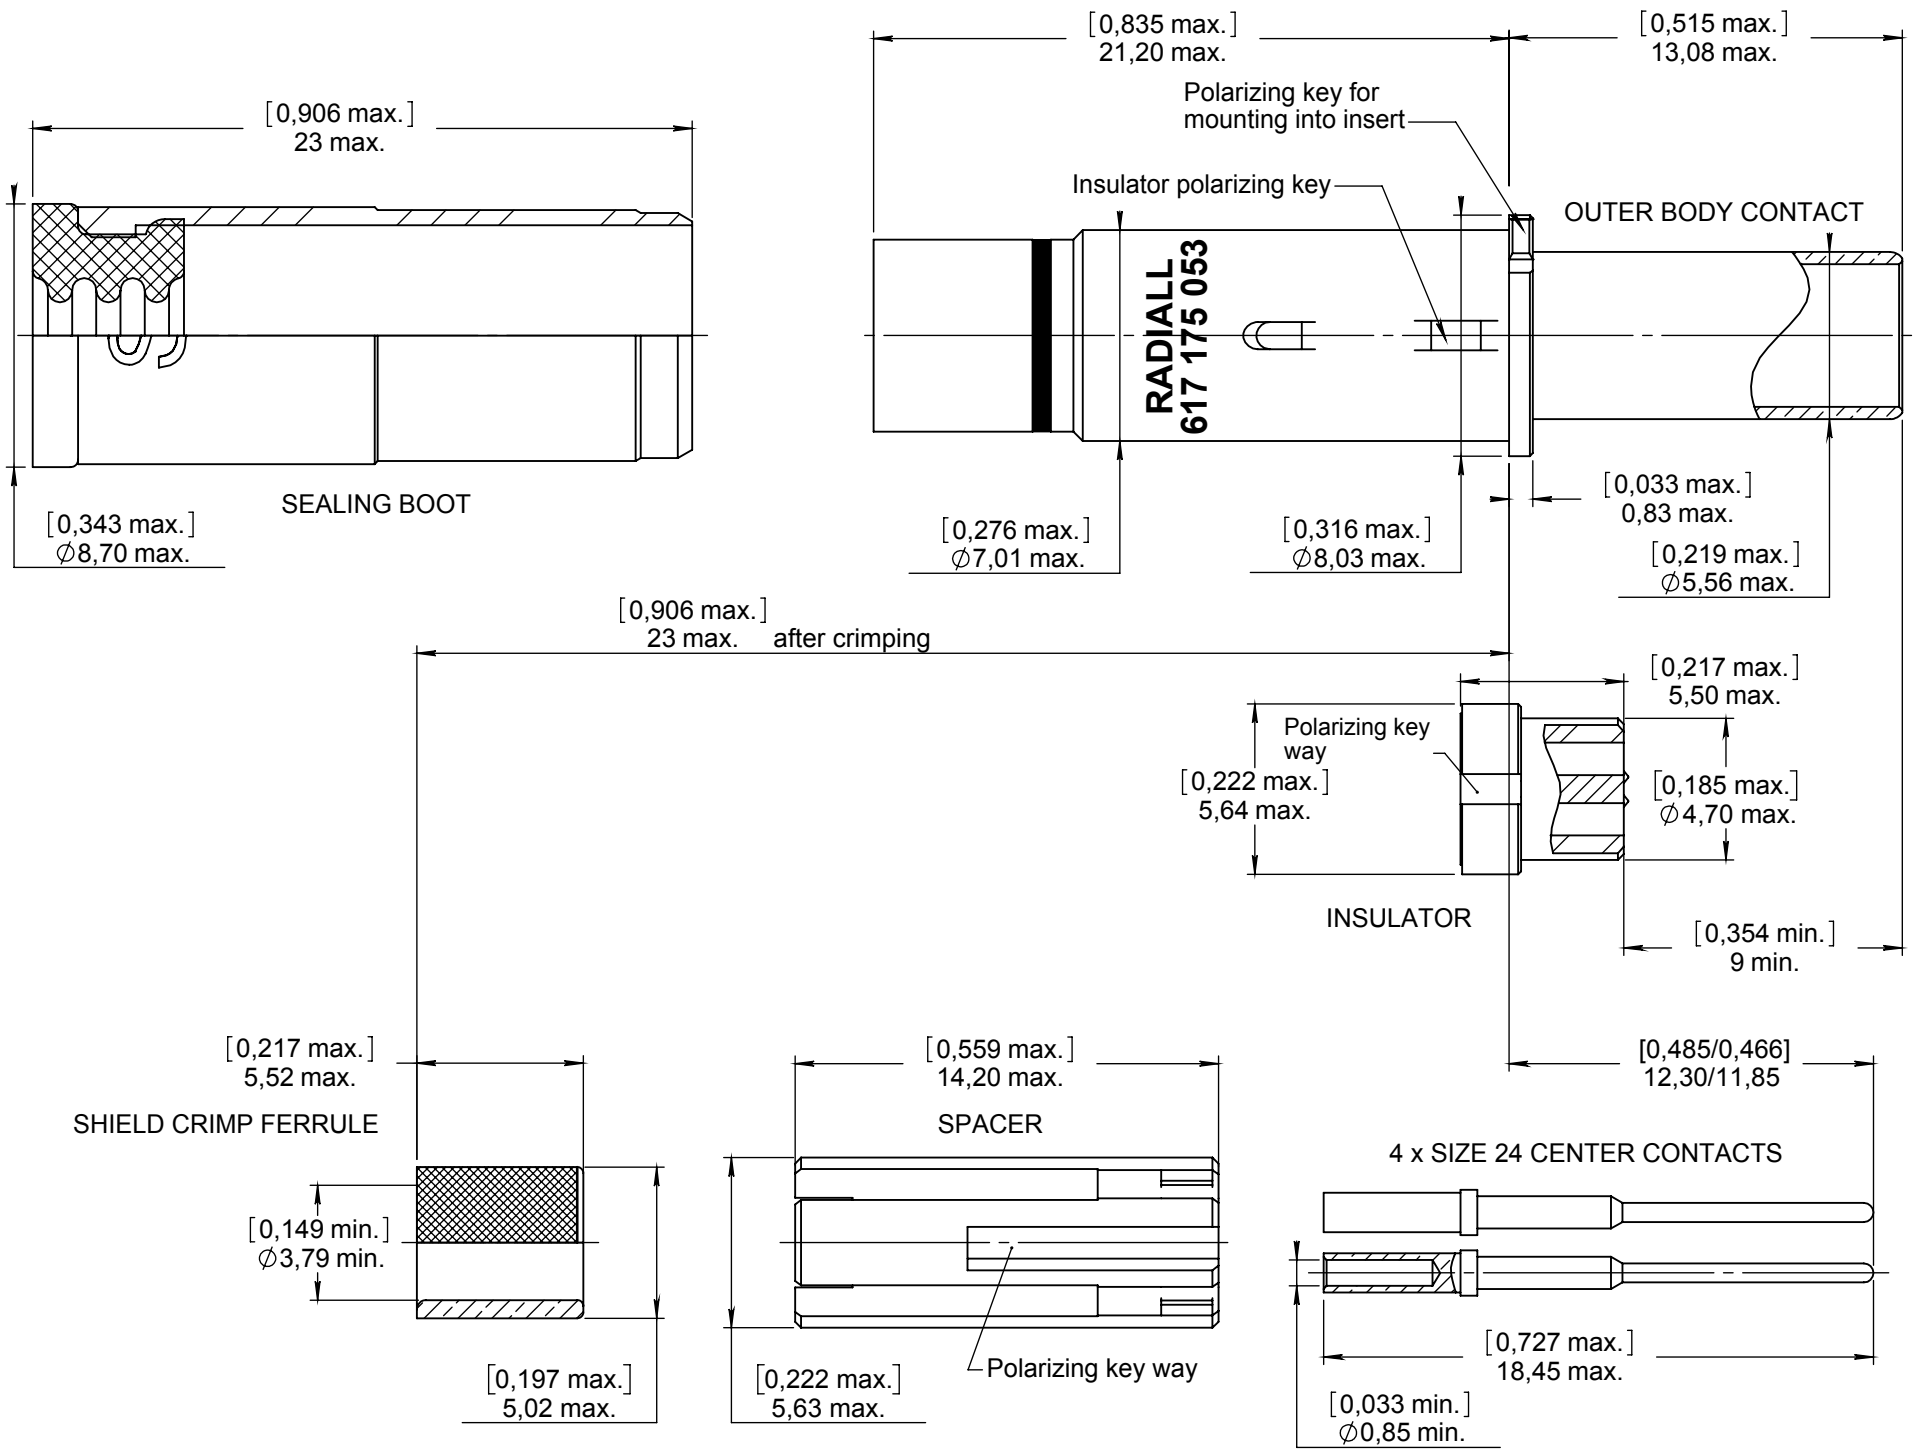

Series  
EPXB

ENVIRONMENTAL SIZE 8 QUADRAX PIN CONTACT  
FOR QUADRAX TENSOLITE NF26Q100 CABLES  
FOR QUADRAX GORE RCN8487-1 CABLES

Issue:  
Dec. 19, 2018

Page  
1/1

**MATERIAL:**

- OUTER CONTACT : COPPER ALLOY
- CENTER CONTACTS : COPPER ALLOY
- FERRULE : COPPER ALLOY
- INSULATOR : PFA OR EQUIVALENT
- SPACER : THERMOPLASTIC
- SEALING BOOT: THERMOPLASTIC AND FLUOROSILICONE.

**FINISH:**

- ALL METAL PARTS: GOLD OVER NICKEL PLATED

**EXTRACTION TOOL:**

- M81969/28.03 (RADIALL: 282 549 001) OR M81969/14-06

WIRING INSTRUCTIONS: SEE RP55178

**ENGAGING FACE**

Estimated weight: 4,72g

DIMENSIONS : mm (inch are given for information only)

CREATION				
PEN: M070004817A	Dec. 19, 18	Corrected engaging face contact positions	Weihls H.	Lopez C.
	Dec. 14, 18	Added estimated weight, updated contact body dimensions.	Weihls H.	Lopez C.
NOM: MALTY S.	Jan 29, 09	Equivalent material of PTFE added for insulator	Pailot N.	Pessard M.
DATE: Nov. 19, 2007	Sept. 25, 08	Quadrax GORE RNC8487-1 cables added.	Malty S.	Pessard M.
APPR.: PESSARD M.	Nov. 30, 07	RP55178 was RP57339	Malty S.	Pessard M.
	Issue	Revisions	Name	Approved