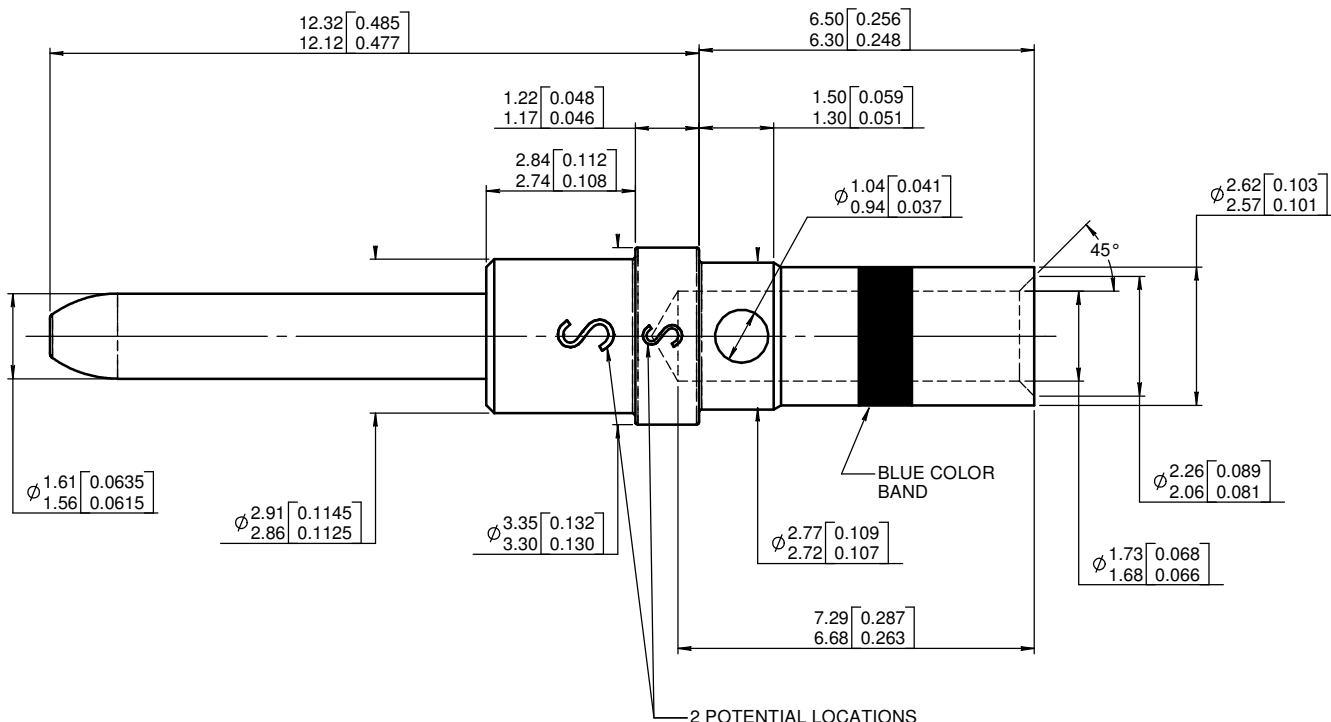

Series
EPX

SIZE 16 CRIMP PIN CONTACT

Issue:
Nov 28, 2006

Page
1/1

MATERIAL : COPPER ALLOY (C97) HARDNESS IN KNOOP 120 MAX (107 HV) FOR CRIMP BARREL

FINISH : GOLD PER MIL-G-45204 TYPE I OR II GRADE C OR D CLASS 1 50 MICROINCHES OVER NICKEL PLATE PER QQ-N-290

WIRES ACCOMODATED : AWG 16-18-20
INSULATOR DIAMETER : .103 MAX (2,60)
STRIP LENGHT : .236 (6)

CRIMP CONTACT TENSILE REQUIREMENTS USING MIL SPEC TOOLING AND WIRE SPEC
MIL-W-81381/12 16 GA. 37 LBS (16,5 daN)
MIL-W-22759/41 16 GA. 50 LBS (22,5 daN)
M22520/1-01 16 GA. 49 LBS (22 daN)

CRIMPED CONTACTS WILL SHOW NO CRACK WHEN INSPECTED PER MIL-C-22520 AT 10X

RADIALL TOOLING RECOMMENDATION
CRIMPING TOOL : M22520/1-01 (RADIALL 282 291)
SELECTOR POSITION : 6 FOR AWG 16
5 FOR AWG 18
4 FOR AWG 20

POSITIONER : M22520/1-02 (RADIALL 282 972)

INSERTION/EXTRACTION TOOL : M81969/1-03 (RADIALL 282 546)
SPL RADIALL INS. 282 929 / EXT. 282 892

DIMENSIONS : mm (inch) -

This information is given as an indication. In the continual goal to improve our products, we reserve the right to make any modifications judged necessary.