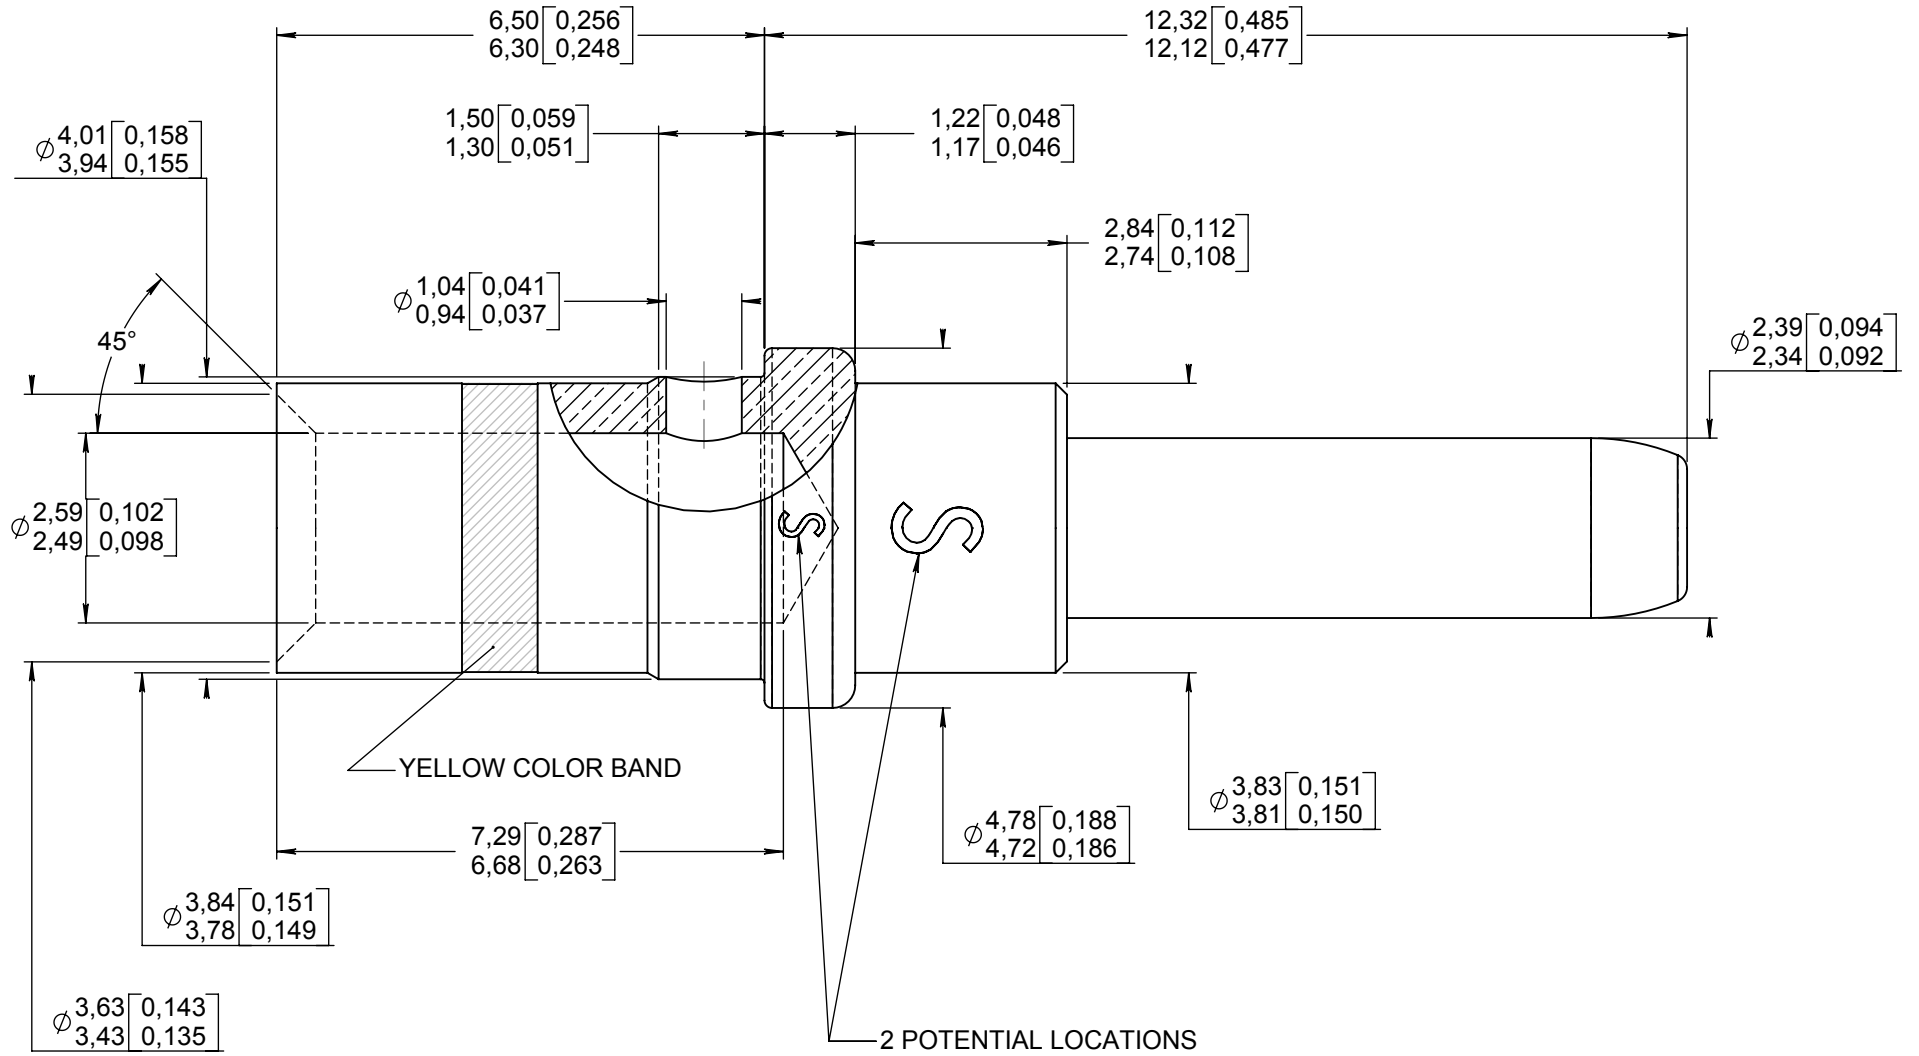

Series  
EPX

SIZE 12 CRIMP PIN CONTACT

Issue:  
Jan 25, 2008

Page  
1/1

MATERIAL : COPPER ALLOY HARDNESS IN KNOOP 120 MAX (107 HV) FOR CRIMP BARREL

FINISH : GOLD PER MIL-G-45204 TYPE I OR II GRADE C OR D CLASS 1 50 MICROINCHES OVER NICKEL PLATE PER QQ-N-290

WIRES ACCOMODATED : AWG 12-14-16  
INSULATOR DIAMETER : .133 MAX (3,40)  
STRIP LENGHT : .236 (6)

CRIMP CONTACT TENSILE REQUIREMENTS USING MIL SPEC TOOLING AND WIRE SPEC  
M22520/1-01 12 GA. 108 LBS (49 daN)

CRIMPED CONTACTS WILL SHOW NO CRACK WHEN INSPECTED PER MIL-C-22520 AT 10X

RADIALL TOOLING RECOMMENDATION  
CRIMPING TOOL : M22520/1-01 (RADIALL 282 291)  
SELECTOR POSITION : 6 FOR AWG 16  
7 FOR AWG 14  
8 FOR AWG 12

4112\_9311

CREATION				
PEN:				
NOM: FALLETI L				
DATE: Jan 17, 90				
APPR.:				
	Jan 25, 08	Ø3.81/3.83 [0,150/.151] was Ø3.81/3.86 [0,150/.152] and ins/ext tool updated	PAILOT N	Pessard M.
	May 16, 07	Add "16" in wires accomodated and "6 for AWG 16" in selector position	MALTY S	PESSARD M
	Nov 28, 06	Redrawn and dimensions modified	PAILOT N	DUPUIS
	Issue	Revisions	Name	Approved