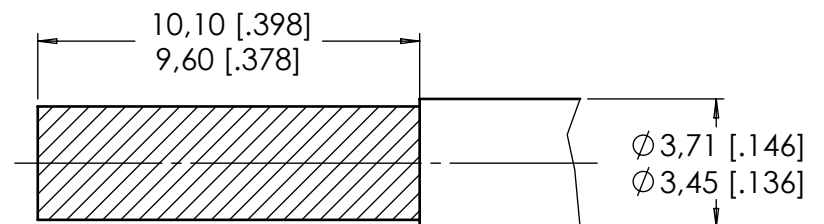

Series
EPX

POWER CRIMP PIN CONTACT
FOR SIZE 5 CAVITY.
FOR AWG 8 & 10 CABLES.

Issue:
Nov. 15, 2013

Page
1/1

Cable stripped length:

Material and finish: copper alloy, gold over nickel plated.

Crimping Tool: M22520/23-01.

DIMENSIONS : mm (inch are given for information only)

Estimated weight : 4,35 g

CREATION				
PEN: M92041				
NOM: J.P. Macari				
DATE: Jun. 16, 1992				
APPR.:				
	Issue	Revisions	Name	Approved
	Nov. 15, 2013	TDS updated + Bushing use recommendation for AWG 10 cables added.	MONTIER A.	LE GLOAHEC Y.
	Aug. 23, 2013	"S" Engraving added.	M.Pessard	L.Garcia
	Jan. 24, 2013	Redrawn. Modif. of cable stripped length.	L.Garcia	G.Motteau
		5,76/5,70 was 5,60/5,40.		