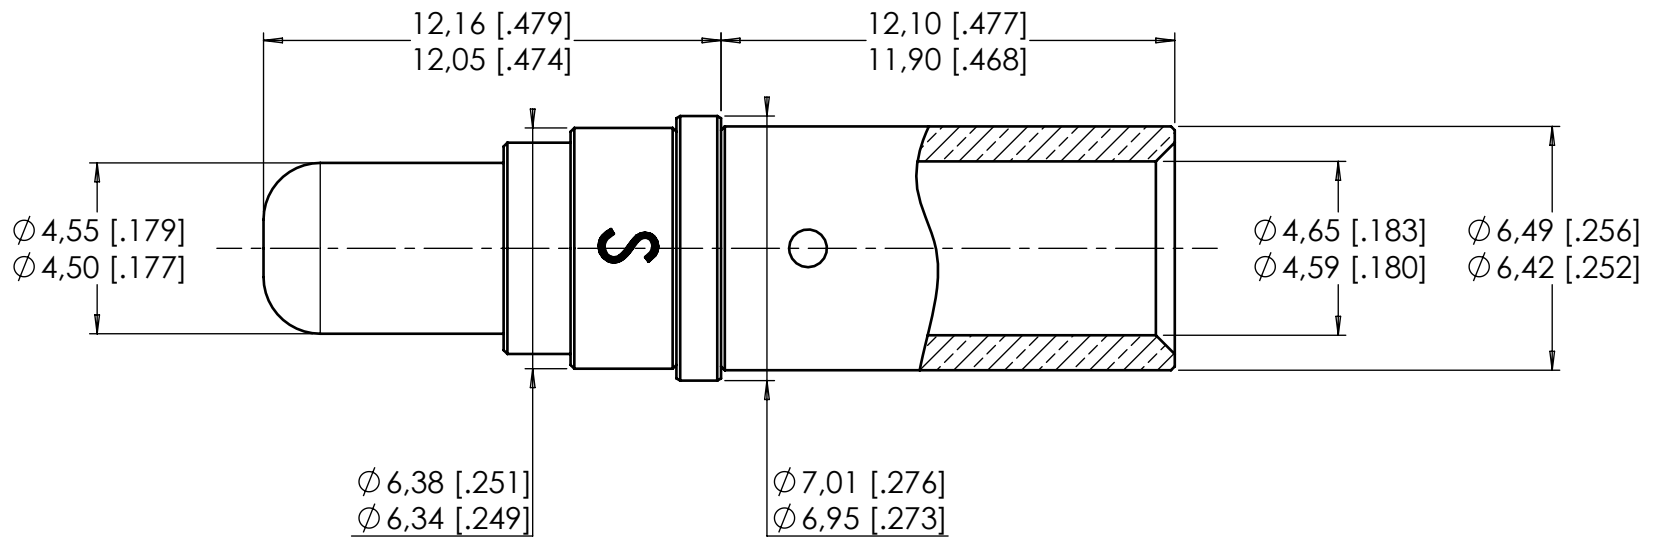

Series
EPX

POWER CRIMP PIN CONTACT
FOR SIZE 5 CAVITY.
FOR AWG 8 & 10 CABLES.

Issue:
Nov. 15, 2013

Page
1/1

Cable stripped length:

Material and finish: copper alloy, gold over nickel plated.

Crimping Tool: M22520/23-01.

Die set: M22520/23-2.

Locator: RADIALL P/N 282557020.

Extraction tool: M81969/28-01 - RADIALL P/N 282946.

Note:

In order to ensure the SAE AS39029 tensile strength requirements for any wire plating, RADIALL recommend to use MS3348-8-10 bushing when crimped to AWG 10 cable.

DIMENSIONS : mm (inch are given for information only)

Estimated weight : 4,35 g

CREATION				
PEN: M92041				
NOM: J.P. Macari				
DATE: Jun. 16, 1992				
APPR.:				
	Issue	Revisions	Name	Approved
	Nov. 15, 2013	TDS updated + Bushing use recommendation for AWG 10 cables added.	MONTIER A.	LE GLOAHEC Y.
	Aug. 23, 2013	"S" Engraving added.	M.Pessard	L.Garcia
	Jan. 24, 2013	Redrawn. Modif. of cable stripped length.	L.Garcia	G.Motteau
		5,76/5,70 was 5,60/5,40.		