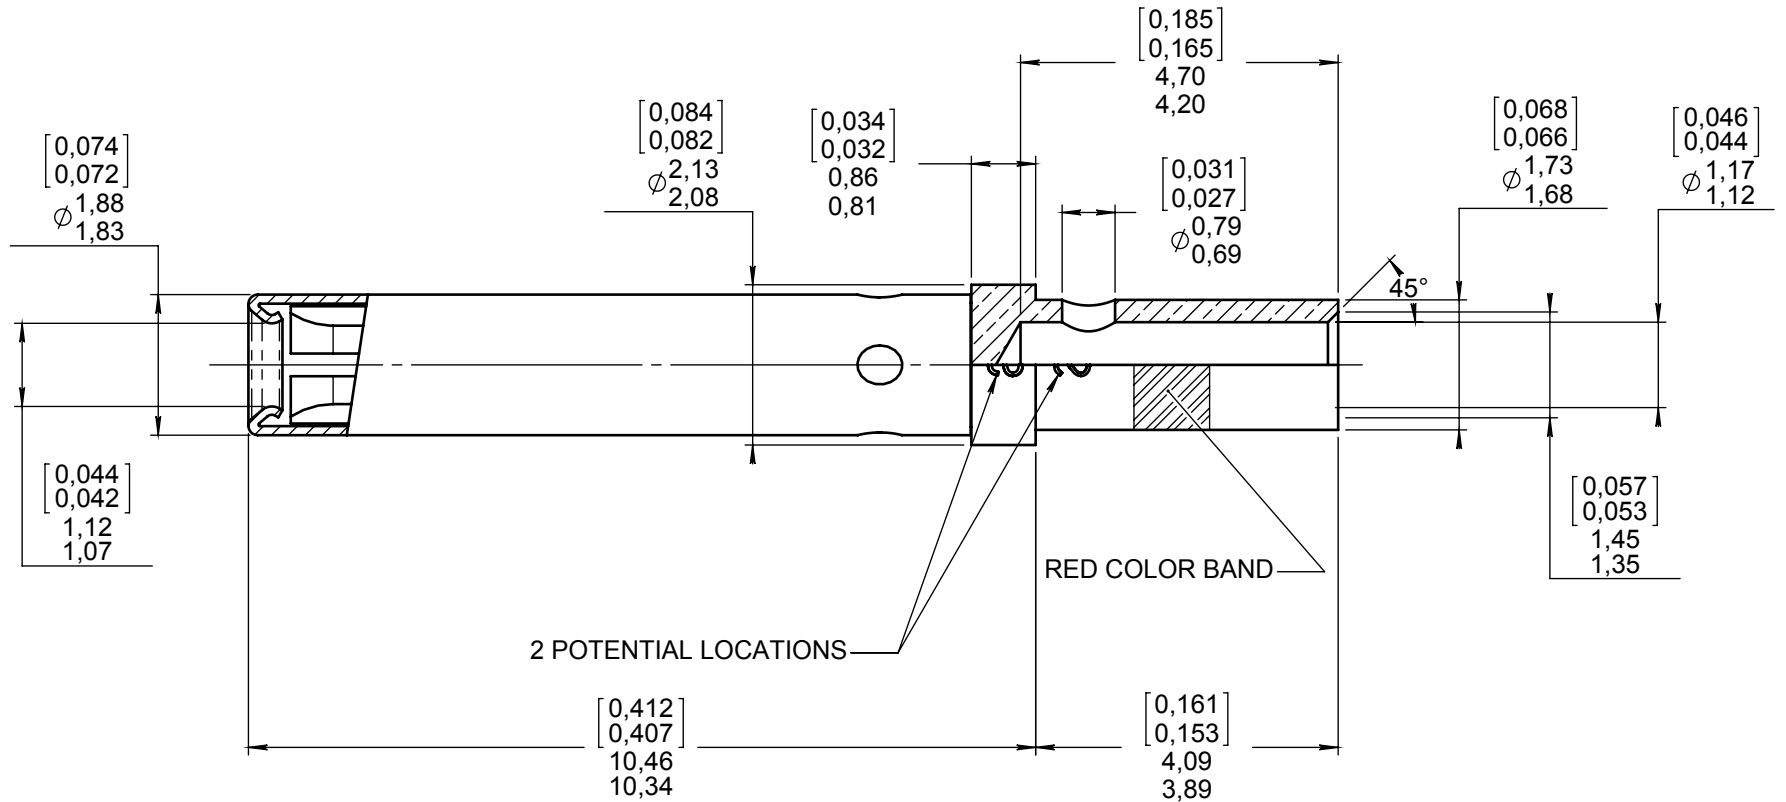

Series
EPX

SIZE 20 REAR RELEASE REAR REMOVABLE CRIMP SOCKET CONTACT
FOR AWG 20, 22 AND 24 CABLES

Issue:
Feb. 12, 2014

Page
1/1

MATERIAL :

CONTACT BODY : BERYLLIUM COPPER PER ASTM B 196

PROTECTION SLEEVE : STAINLESS STEEL PER SAE AMS-5514

FINISH :

CONTACT BODY : PLATING .00005 INCH OF GOLD PER SAE AMS-2422 OVER NICKEL PER SAE AMS-QQ-N-290

PROTECTIVE SLEEVE : PASSIVATED PER SAE AMS-QQ-P-35

WIRING INSTRUCTIONS :

WIRES ACCOMODATED : AWG 20 - 22 and 24

INS/EXT TOOL : M81969/39-01 (RADIALL P/N : 282 522 001)

DIMENSIONS : mm (inch are given for information only)

Estimated weight : 0,21 g

CREATION

PEN: .

NOM: MACARI

DATE: JAN 17 1990

APPR.: .

Feb. 12, 2014	Insertion/extraction tool P/N updated + estimated weight added.	MONTIER A.	LEGLOAHEC Y.	
DEC 05 06	DIMENSION mm : 4,10/3,89 ---> 4,09/3,89	VALGRESY	PESSARD	
AUG 29 06	DIMENSION CONVERSION UPDATED	VALGRESY	L GARCIA	
Issue	Revisions	Name	Approved	