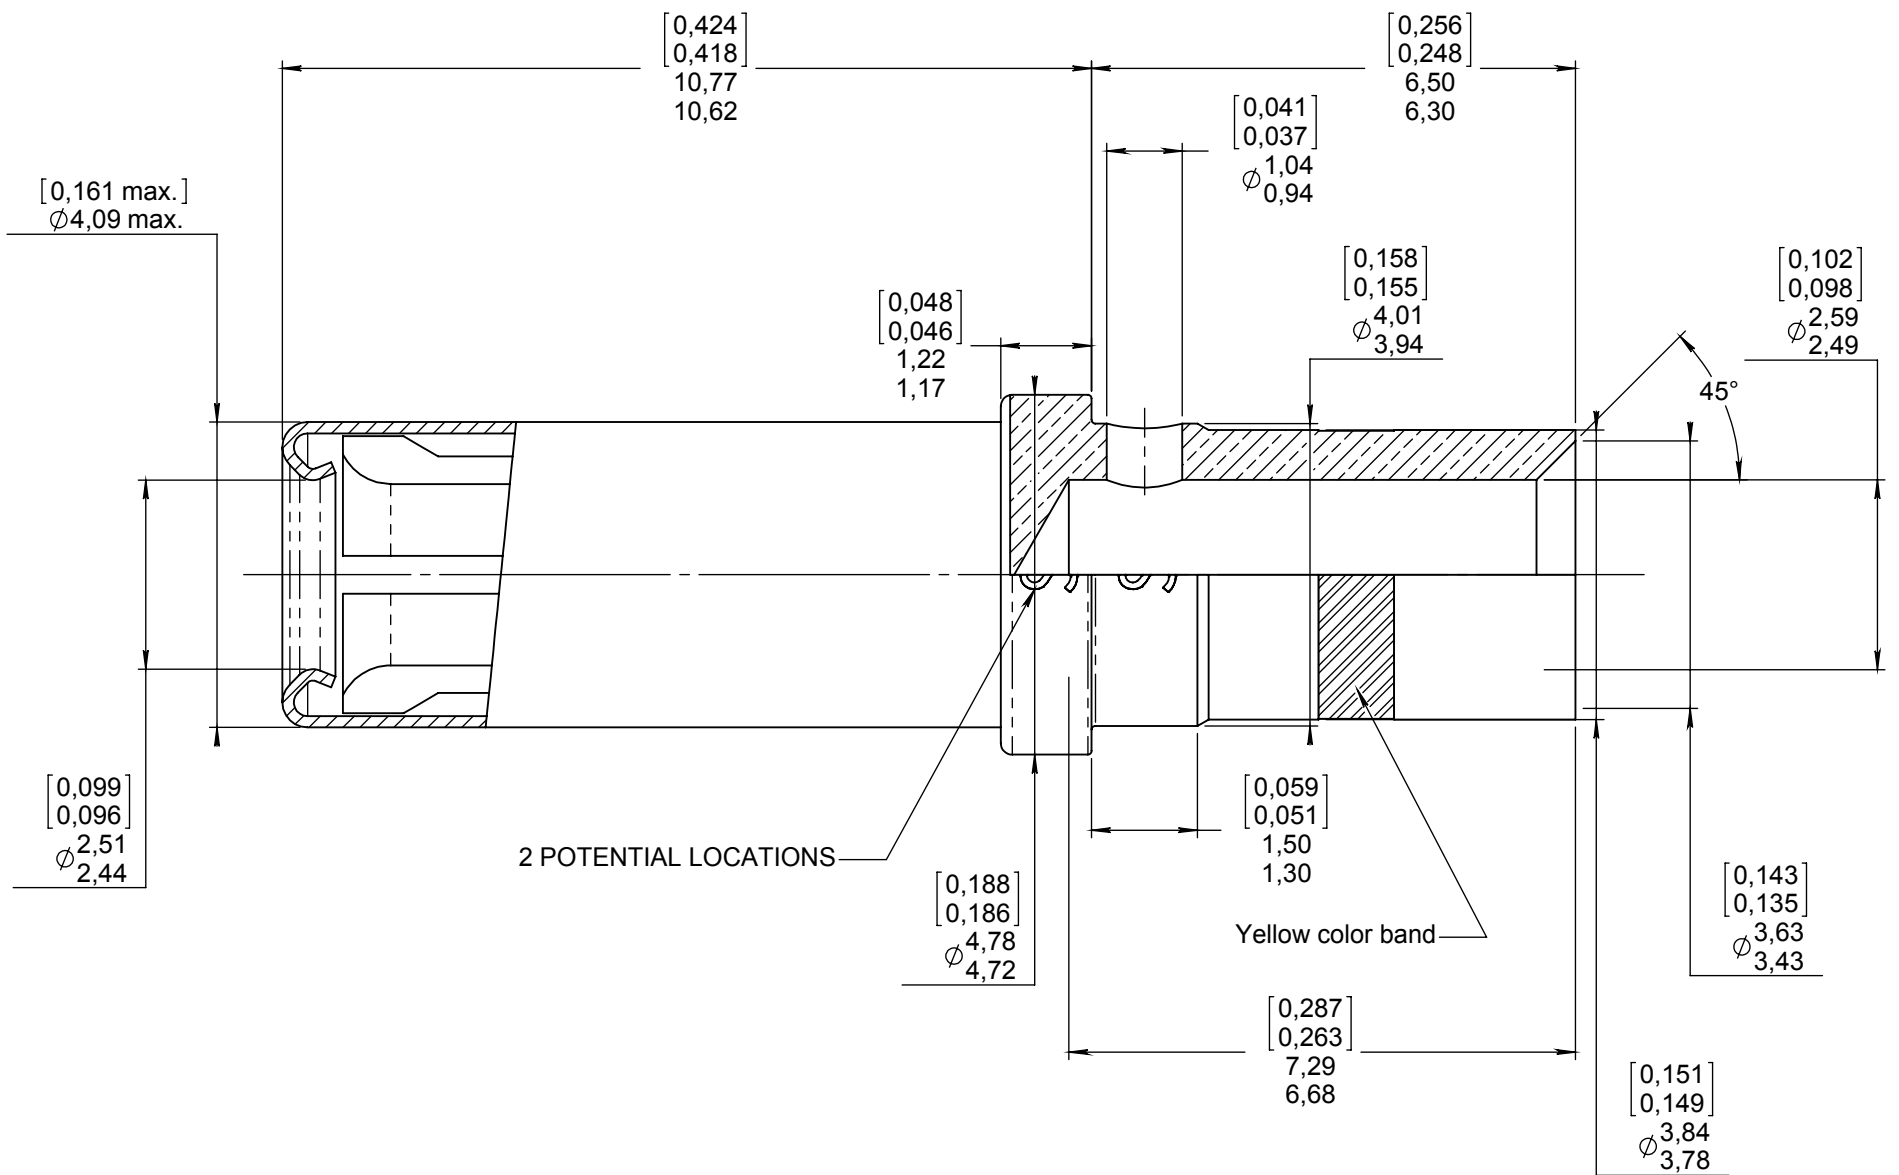

Series
EPX
SIZE 12 CRIMP SOCKET CONTACT
Issue:
May 30, 2016
Page
1/1

MATERIAL :

 CONTACT BODY : BERYLLIUM COPPER PER ASTM B 196
 PROTECTION SLEEVE : STAINLESS STEEL PER SAE AMS-5514

FINISH :

 CONTACT BODY : PLATING .00005 INCH OF GOLD PER SAE AMS-2422 OVER NICKEL PER SAE AMS-QQ-N-290
 PROTECTIVE SLEEVE : PASSIVATED PER SAE AMS-QQ-P-35

WIRING INSTRUCTIONS :

 WIRES ACCOMODATED : AWG 12 - 14 - 16
 INSULATION DIAMETER : 3.40 max (0.133)
 STRIP LENGTH : 0.236 (6)

TOOLING : (ORDERED SEPARATLY)

 CRIMPING TOOL : M22520/1-01 (RADIALL P/N : 282 291)
 SELECTOR POSITION : 8 FOR AWG 12
 7 FOR AWG 14
 6 FOR AWG 16

 POSITIONER : M22520/1-02 (RADIALL P/N : 282 972)
 INSERTION/EXTRACTION TOOL : M81969/14-04 (RADIALL P/N : 282 549 004)

DIMENSIONS : mm (inch are given for information only)

CREATION	May 30, 16	Protective sleeve 4.01/4.09 >>> 4.09 max	YON P.	VIEIRA D.
	Jan 25, 08	Ins/ext tool updated	Pailot N	Pessard M.
PEN:	May 16, 07	Add "16" in wires accomodated and "6 for AWG 16" in selector position, Dimensions updated	Malty S	Pessard M
NOM: FALETTI L	Oct 8 98	Syntax error: crack was creak ;updated finish ; Ø1.04/0.94 was Ø1.05/0.95 ; added 2 "S" locations, 10.76[.424]/10.63[.418] was 10.75[.423]/10.50[.413], Ø4.09 [.161] was Ø4.01 [.159]	Garcia L	Verneau O
DATE: Jan 17 1990	Issue	Revisions	Name	Approved
APPR.:				