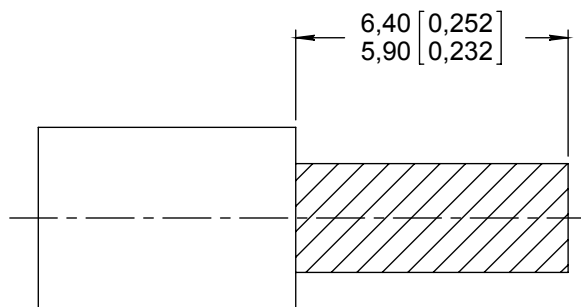

**Series
EPX**
Size 5 power socket contact
 For AWG 12, AWG 14 and AWG 16 cables.

Issue:
 Jul. 13, 2018

Page
1/1

WIRING INSTRUCTIONS :

- Cable stripped length

MATERIAL AND FINISH :

- Copper alloy, gold over nickel

SELECTOR SETTING :

- FOR AWG 16 : 4
- FOR AWG 14 : 5
- FOR AWG 12 : 6

DIMENSIONS : mm (inch are given for information only)

Estimated weight : 2.5 g

CREATION PEN: NOM: L.Garcia DATE: Jan. 22, 07 APPR.: M.Pessard				
	Jul. 13, 18	Correction in dimension 6,7 [0,263] Added parentheses to dimension 1,4 [0,055]	Lopez C.	Weihls H.
	Sept 08, 14	Added AWG 14 wires and weight updated	SURAUULT	Vieira
	April 24, 13	Added AWG 16 wires	Vieira	Legloahec
	Issue	Revisions	Name	Approved