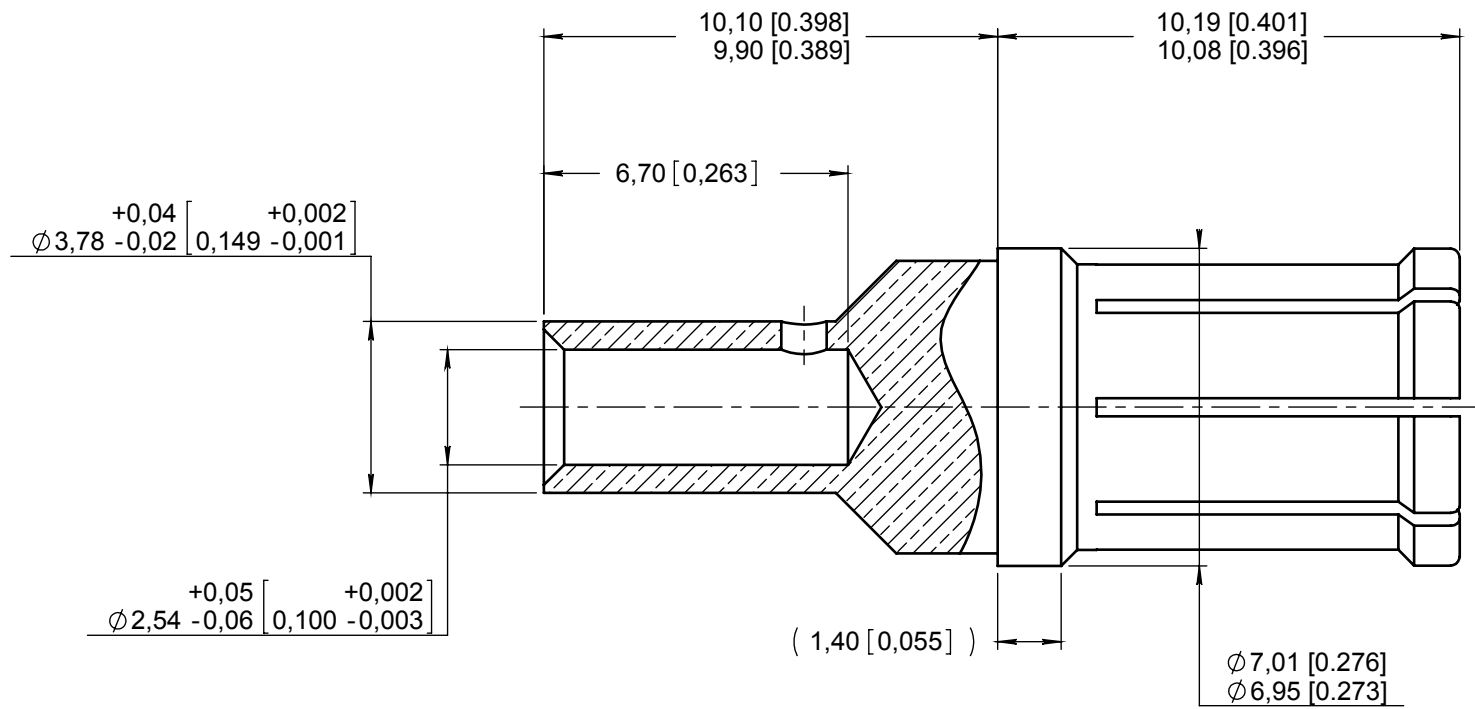

**Series
EPX**
Size 5 power socket contact
 For AWG 12, AWG 14 and AWG 16 cables.

Issue:
 Jul. 13, 2018

Page
1/1

WIRING INSTRUCTIONS :

- Cable stripped length

MATERIAL AND FINISH :

- Copper alloy, gold over nickel

SELECTOR SETTING :

- FOR AWG 16 : 4
- FOR AWG 14 : 5
- FOR AWG 12 : 6

DIMENSIONS : mm (inch are given for information only)

Estimated weight : 2.5 g

CREATION PEN: NOM: L.Garcia DATE: Jan. 22, 07 APPR.: M.Pessard				
	Jul. 13, 18	Correction in dimension 6,7 [0,263] Added parentheses to dimension 1,4 [0,055]	Lopez C.	Weihls H.
	Sept 08, 14	Added AWG 14 wires and weight updated	SURAUULT	Vieira
	April 24, 13	Added AWG 16 wires	Vieira	Legloahec
	Issue	Revisions	Name	Approved