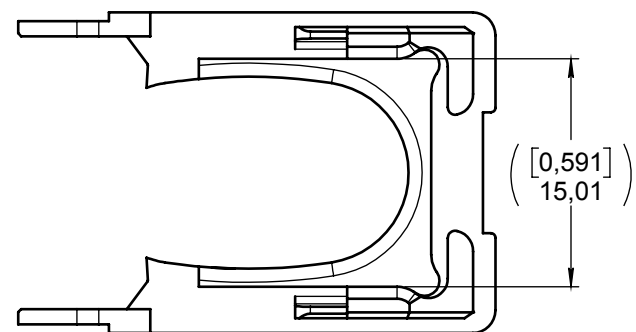

Series
QMA

MINI QUICK LOCK EMI BACKSHELL

Issue:
Nov. 13, 2017

Page
1/1

Note : Measure with a gauge block of 15,01mm [0.591] inside the backshell.

Materials and finishes : High grade thermoplastic, Nickel plated.

Weight : Approx. 15g (0.033)

DIMENSIONS : mm (inch) -

This information is given as an indication. In the continual goal to improve our products, we reserve the right to make any modifications judged necessary.

4112_9311

CREATION				
PEN: 20152863-250A				
NOM: LOPEZ C.				
DATE: Nov. 13, 2017				
APPR.: LEGLOAHEC Y.	Issue	Revisions	Name	Approved

617991010EN

X-ON Electronics

Largest Supplier of Electrical and Electronic Components