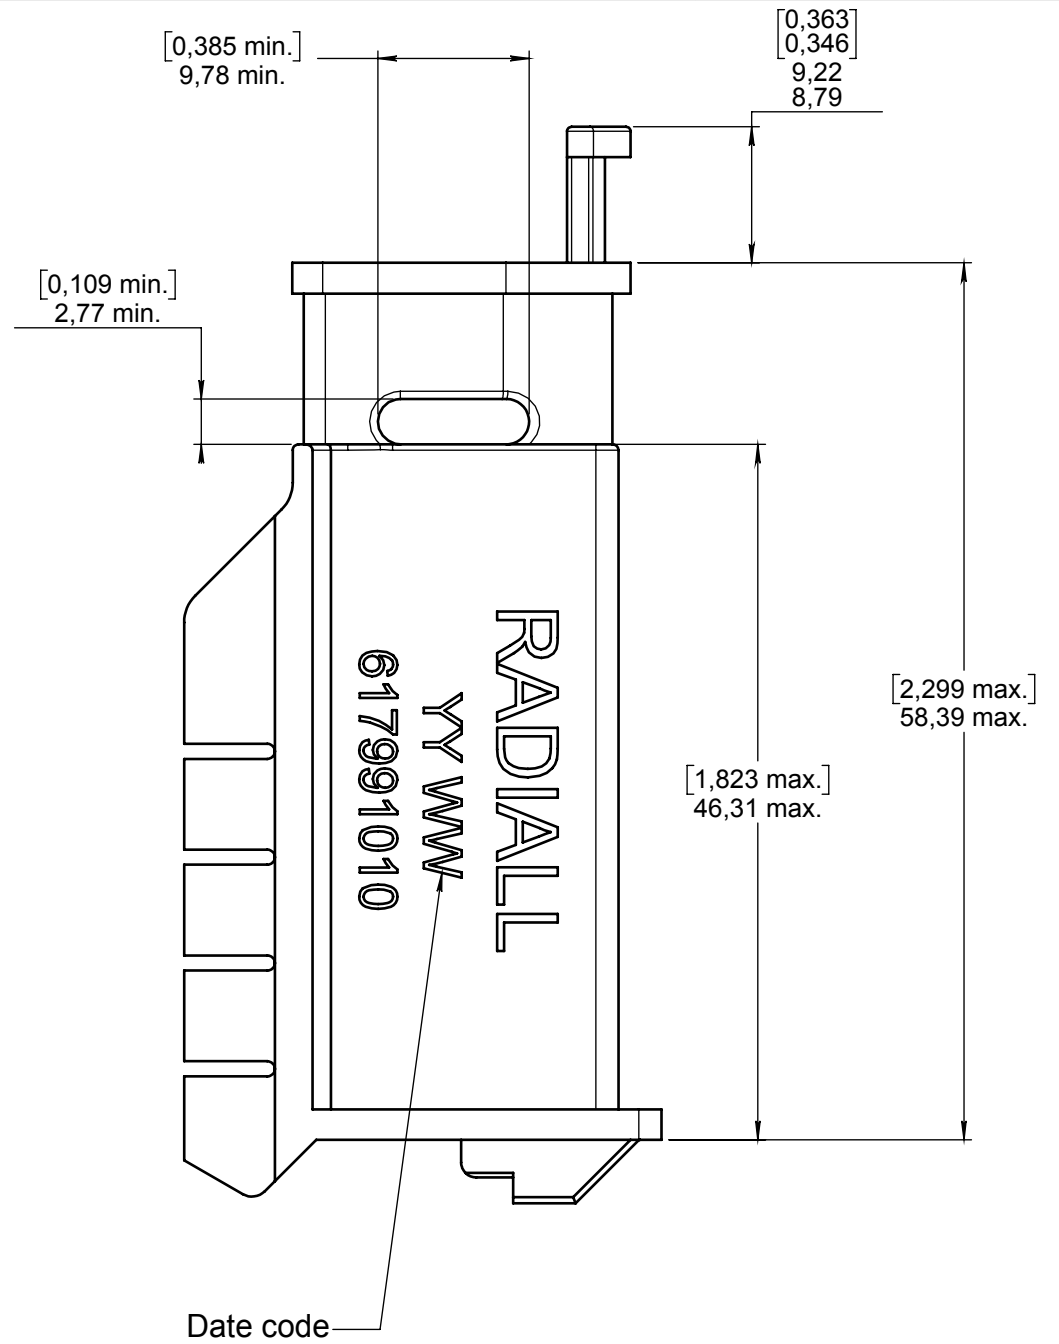

Series
QMA

MINI QUICK LOCK EMI BACKSHELL

Issue:
Nov. 13, 2017

Page
1/1

Note : Measure with a gauge block of 15,01mm [0.591] inside the backshell.

Materials and finishes : High grade thermoplastic, Nickel plated.

Weight : Approx. 15g (0.033)

DIMENSIONS : mm (inch) -

This information is given as an indication. In the continual goal to improve our products, we reserve the right to make any modifications judged necessary.