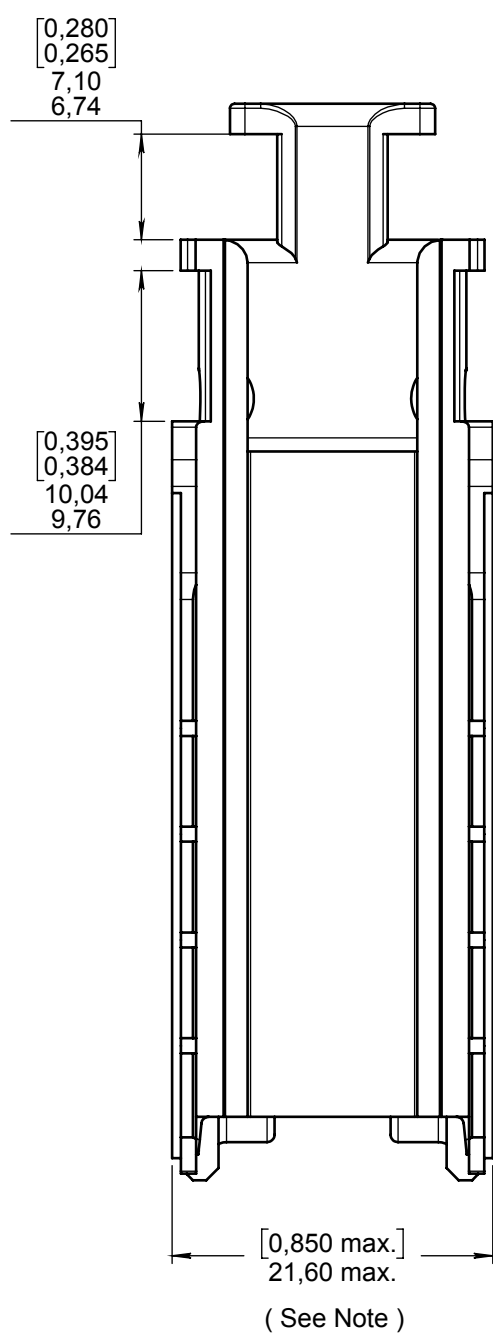

Series
QMA

MINI QUICK LOCK EMI BACKSHELL

Issue:
Nov. 13, 2017

Page
1/1

Note : Measure with a gauge block of 15,01mm [0.591] inside the backshell.

Materials and finishes : High grade thermoplastic, Nickel plated.

Weight : Approx. 15g (0.033)

DIMENSIONS : mm (inch) -

This information is given as an indication. In the continual goal to improve our products, we reserve the right to make any modifications judged necessary.

4112_9311

CREATION				
PEN: 20152863-250A				
NOM: LOPEZ C.				
DATE: Nov. 13, 2017				
APPR.: LEGLOAHEC Y.	Issue	Revisions	Name	Approved

617991010EN

X-ON Electronics

Largest Supplier of Electrical and Electronic Components