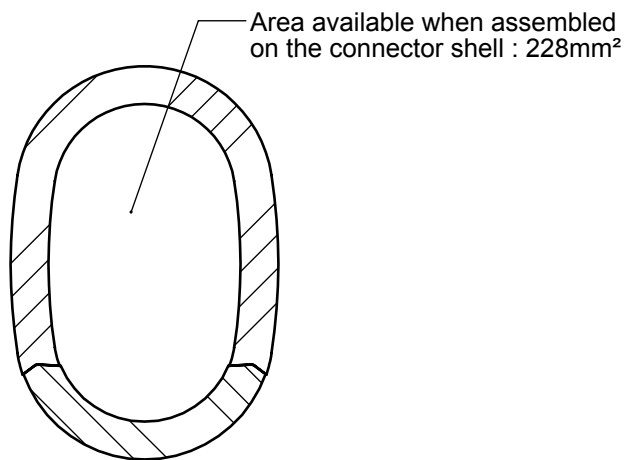

Series
QMA

MINI QUICK LOCK EMI BACKSHELL

Issue:
Nov. 13, 2017

Page
1/1

Note : Measure with a gauge block of 15,01mm [0.591] inside the backshell.

Materials and finishes : High grade thermoplastic, Nickel plated.

Weight : Approx. 15g (0.033)

DIMENSIONS : mm (inch) -

This information is given as an indication. In the continual goal to improve our products, we reserve the right to make any modifications judged necessary.

4112_9311

CREATION				
PEN: 20152863-250A				
NOM: LOPEZ C.				
DATE: Nov. 13, 2017				
APPR.: LEGLOAHEC Y.	Issue	Revisions	Name	Approved

617991010EN

X-ON Electronics

Largest Supplier of Electrical and Electronic Components