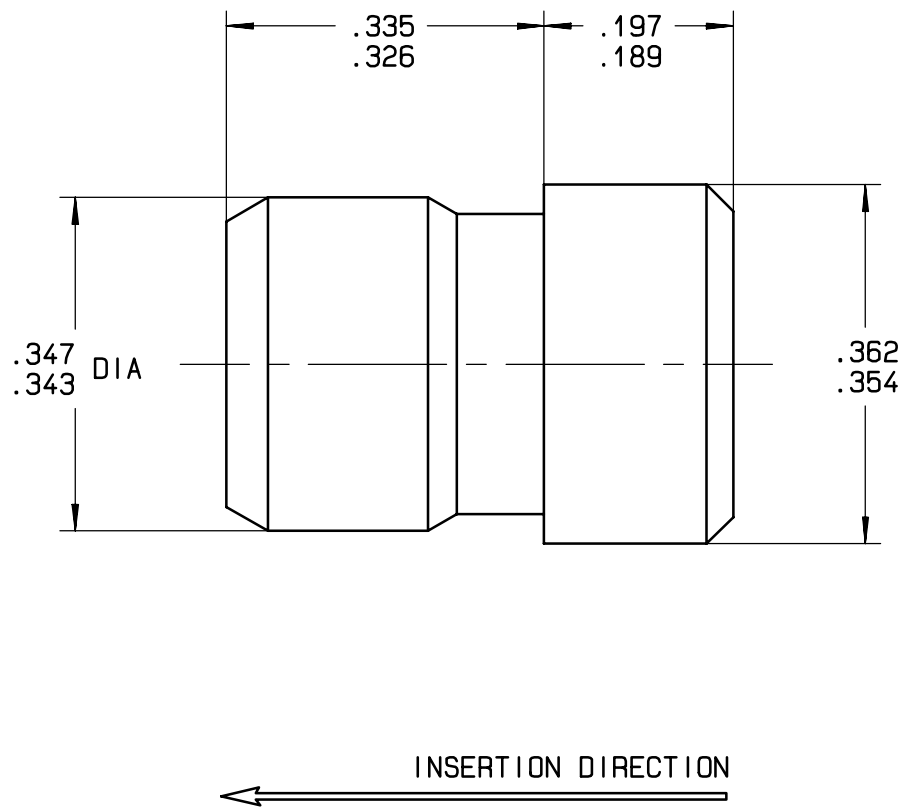

Series
MPX

SIZE 5 AND 8 SEALING BOOT

Issue:
NOV 18 2005

Page
1 / 1

MATERIAL : PTFE (RED)

This information is given as an indication. In the continual goal to improve our products, we reserve the right to make any modifications judged necessary.