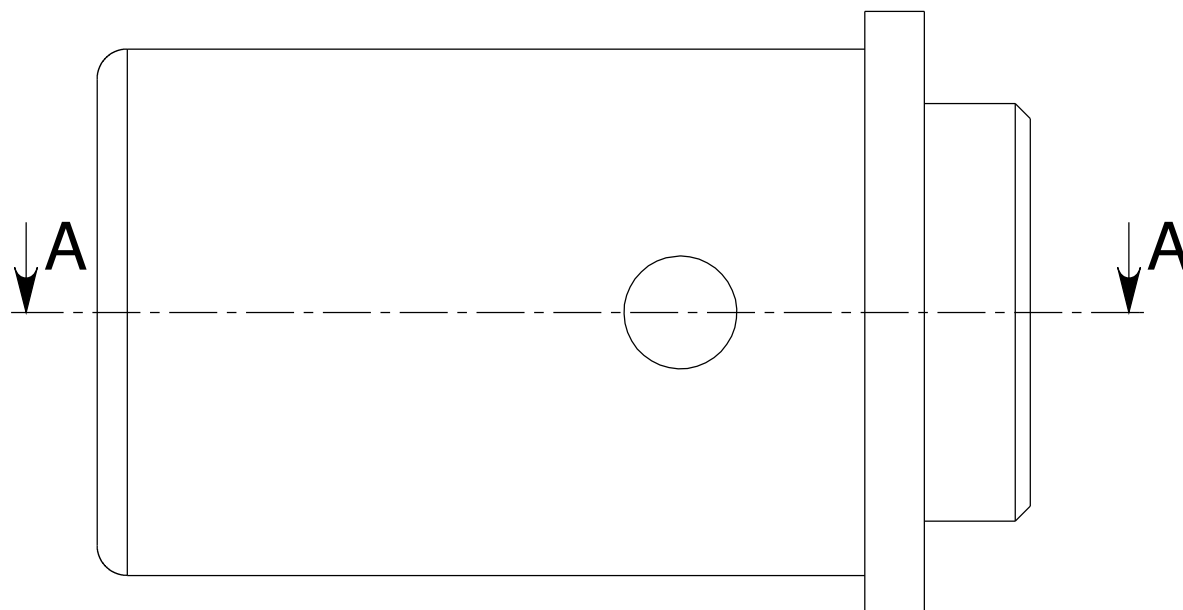

Series
BPX

SIZE 8 RR/RR CONDUCTIVE FILLER PLUG FOR PIN CAVITY

Issue:
Apr. 23, 2009

Page
1/1

MATERIAL AND FINISH:

- Aluminum alloy, Nickel plated.

DIMENSIONS : mm (inch are given for information only)

This information is given as an indication. In the continual goal to improve our products, we reserve the right to make any modifications judged necessary.