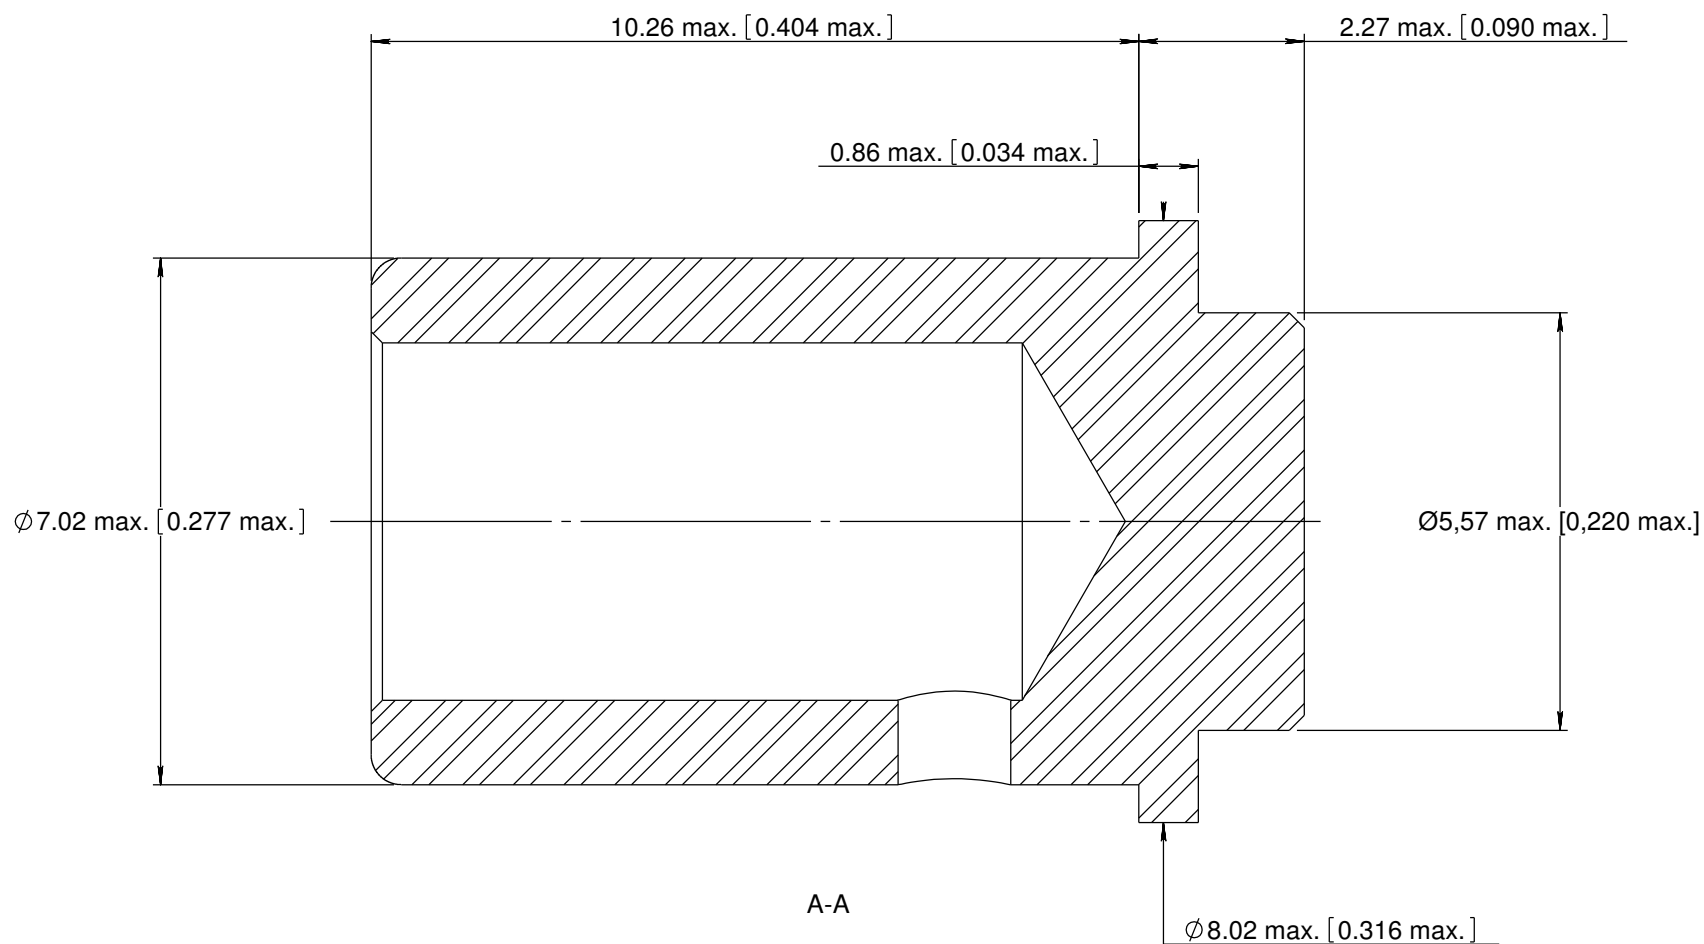

Series
BPX

SIZE 8 RR/RR CONDUCTIVE FILLER PLUG FOR PIN CAVITY

Issue:
Apr. 23, 2009

Page
1/1

MATERIAL AND FINISH:

- Aluminum alloy, Nickel plated.

DIMENSIONS : mm (inch are given for information only)

This information is given as an indication. In the continual goal to improve our products, we reserve the right to make any modifications judged necessary.