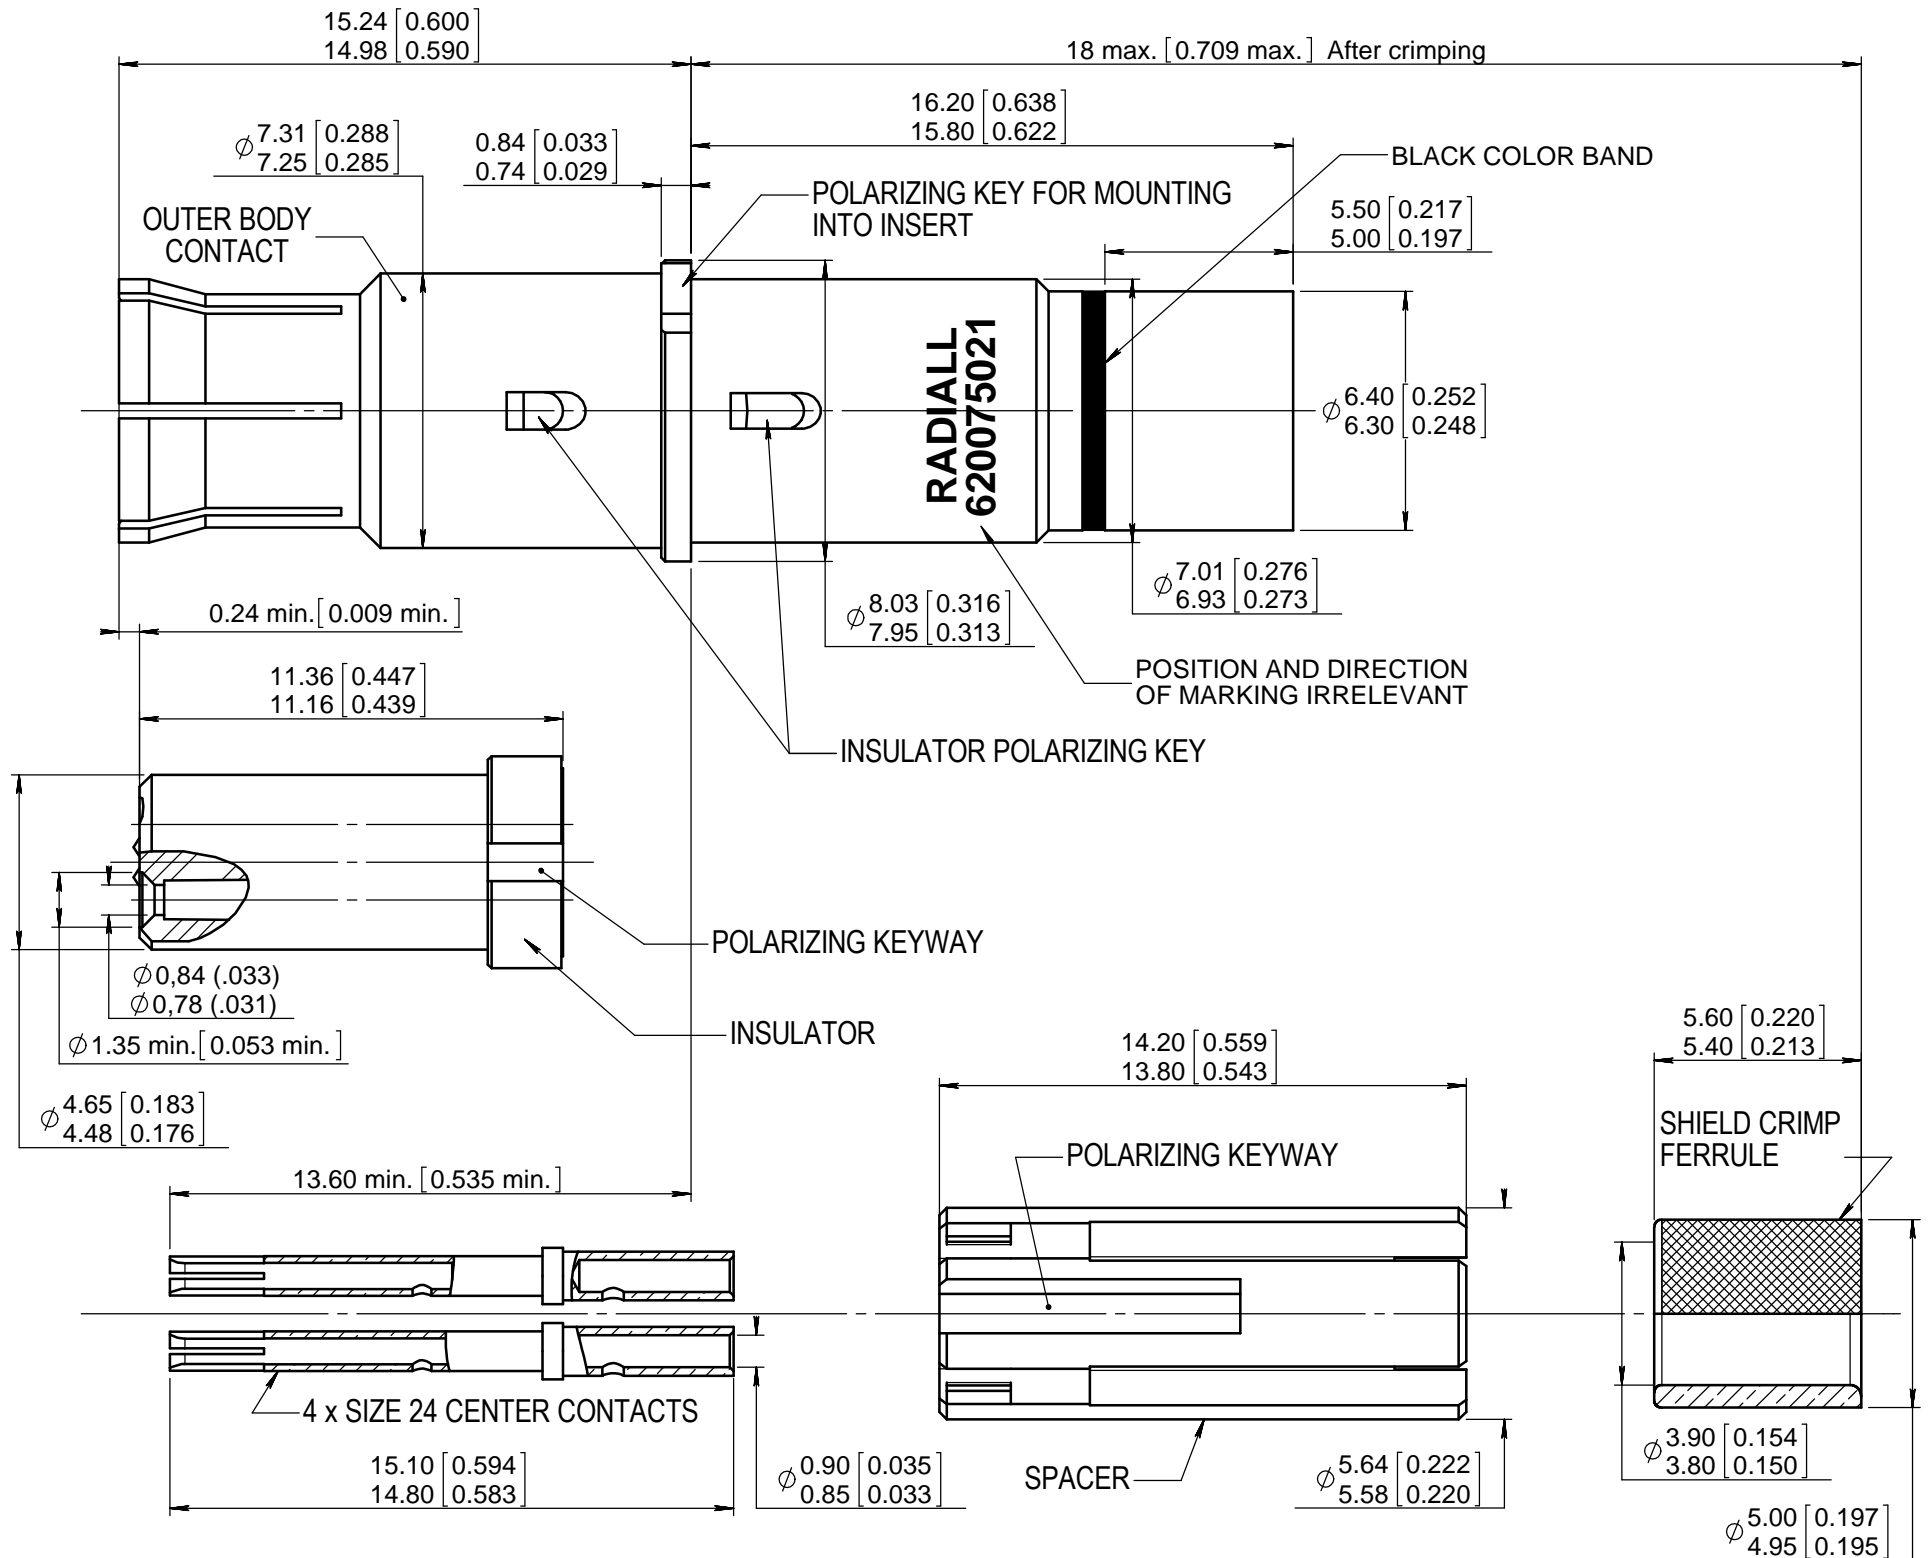

Series  
NSX

NON ENVIRONMENTAL SIZE 8 QUADRAX SOCKET CONTACT FOR  
GORE CABLE P/N: RCN8487-1 (JSFY18)  
AND NF26Q100 CABLE

Issue:  
Sept. 11, 2012

Page  
1/1

**MATERIAL:**

- OUTER AND CENTER CONTACTS: COPPER ALLOY
- FERRULE: BRASS PER EN 12164
- INSULATOR : PTFE PER ASTM-D-1710 OR EQUIVALENT
- SPACER : THERMOPLASTIC PER ASTM D 5205

**FINISH:**

- ALL METAL PARTS:  
PLATING .00005 INCH OF GOLD PER MIL-G-45204 TYPE I OR II  
GRADE C OR D CLASS 1 OVER NICKEL PER QQ-N-290

**EXTRACTION TOOL:**

- M81969/28.03 (RADIALL: 282 549 001) OR M81969/14-06

**WIRING INSTRUCTIONS:** SEE RP55178

**PACKAGING :** RADIALL - DATE CODE  
620075021

DIMENSIONS : mm (inch are given for information only)

This information is given as an indication. In the continual goal to improve our products, we reserve the right to make any modifications judged necessary.

4112\_9311

CREATION				
PEN: M04 0400 089A NOM: MACARI DATE: 06 SEPT.04 APPR.: LEGENDRE	Sept. 11, 12	Added nota about marking position & direction	Legendre T.	Dupuis V.
	Sept. 25, 08	Added NF26Q100 Cable	LEGENDRE	MACARI
	16 AUG.05	NON ENVIRONMENTAL CT WAS ENVIRONMENTAL	MACARI	LEGENDRE
	20 JULY 05	UPDATE WIRING INSTRUCTIONS	MACARI	LEGENDRE
	17 JUNE 05	UPDATE MATERIALS	ARNAULT	LAHOREAU
	23 SEPT.04	UPDATED DIMENSIONS AND CABLE	MACARI	LEGENDRE
	Issue	Revisions	Name	Approved