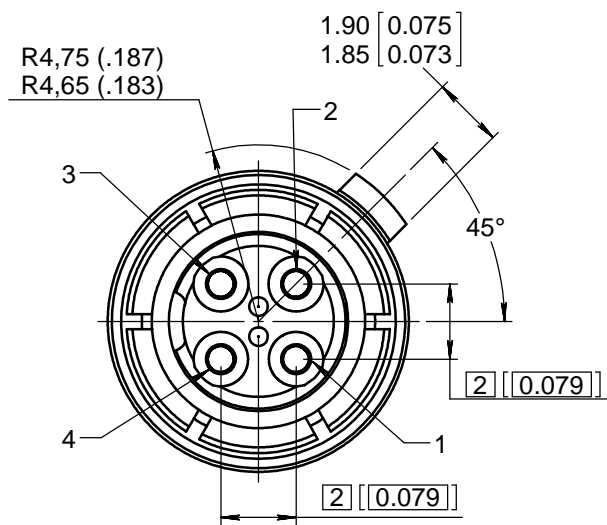

Series  
NSX

NON ENVIRONMENTAL SIZE 8 QUADRAX SOCKET CONTACT FOR  
GORE CABLE P/N: RCN8487-1 (JSFY18)  
AND NF26Q100 CABLE

Issue:  
Sept. 11, 2012

Page  
1/1

**MATERIAL:**

- OUTER AND CENTER CONTACTS: COPPER ALLOY
- FERRULE: BRASS PER EN 12164
- INSULATOR : PTFE PER ASTM-D-1710 OR EQUIVALENT
- SPACER : THERMOPLASTIC PER ASTM D 5205

**FINISH:**

- ALL METAL PARTS:  
PLATING .00005 INCH OF GOLD PER MIL-G-45204 TYPE I OR II  
GRADE C OR D CLASS 1 OVER NICKEL PER QQ-N-290

**EXTRACTION TOOL:**

- M81969/28.03 (RADIALL: 282 549 001) OR M81969/14-06

**WIRING INSTRUCTIONS:** SEE RP55178

**PACKAGING :** RADIALL - DATE CODE  
620075021

DIMENSIONS : mm (inch are given for information only)

This information is given as an indication. In the continual goal to improve our products, we reserve the right to make any modifications judged necessary.

4112\_9311

CREATION				
PEN: M04 0400 089A NOM: MACARI DATE: 06 SEPT.04 APPR.: LEGENDRE	Sept. 11, 12	Added nota about marking position & direction	Legendre T.	Dupuis V.
	Sept. 25, 08	Added NF26Q100 Cable	LEGENDRE	MACARI
	16 AUG.05	NON ENVIRONMENTAL CT WAS ENVIRONMENTAL	MACARI	LEGENDRE
	20 JULY 05	UPDATE WIRING INSTRUCTIONS	MACARI	LEGENDRE
	17 JUNE 05	UPDATE MATERIALS	ARNAULT	LAHOREAU
	23 SEPT.04	UPDATED DIMENSIONS AND CABLE	MACARI	LEGENDRE
	Issue	Revisions	Name	Approved