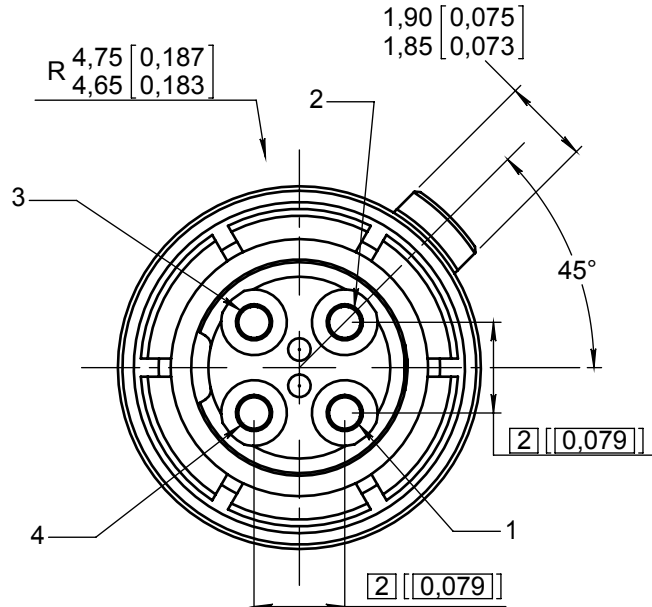

Series
NSX

SIZE 8 QUADRAX SOCKET CONTACT
FOR QUADRAX TENSOLITE NF24Q100 (BMS13-72T03C04G024), ECS 422404
PIC E51424 AND THERMAX MX100Q24 CABLES

Issue:
Nov. 02, 2015

Page
1/1

ENGAGING FACE

MATERIAL:

- OUTER AND CENTER CONTACTS: COPPER ALLOY
- FERRULE: BRASS PER QQ-B-626
- INSULATOR : PTFE PER ASTM-D-1710 OR EQUIVALENT
- SPACER : THERMOPLASTIC PER ASTM D 5205

FINISH:

- ALL METAL PARTS:
PLATING .00005 INCH OF GOLD PER MIL-G-45204 TYPE I OR II
GRADE C OR D CLASS 1 OVER NICKEL PER QQ-N-290

EXTRACTION TOOL:

- M81969/28.03 (RADIALL: 282 549 001) OR M81969/14-06

WIRING INSTRUCTIONS: SEE RP57339.

DIMENSIONS : mm (inch are given for information only)

Estimated weight : 4.2 g

Confidential information not to be disclosed to third parties without Radiall approval. This information is given as an indication. In the continual goal to improve our products, we reserve the right to make any modifications judged necessary.