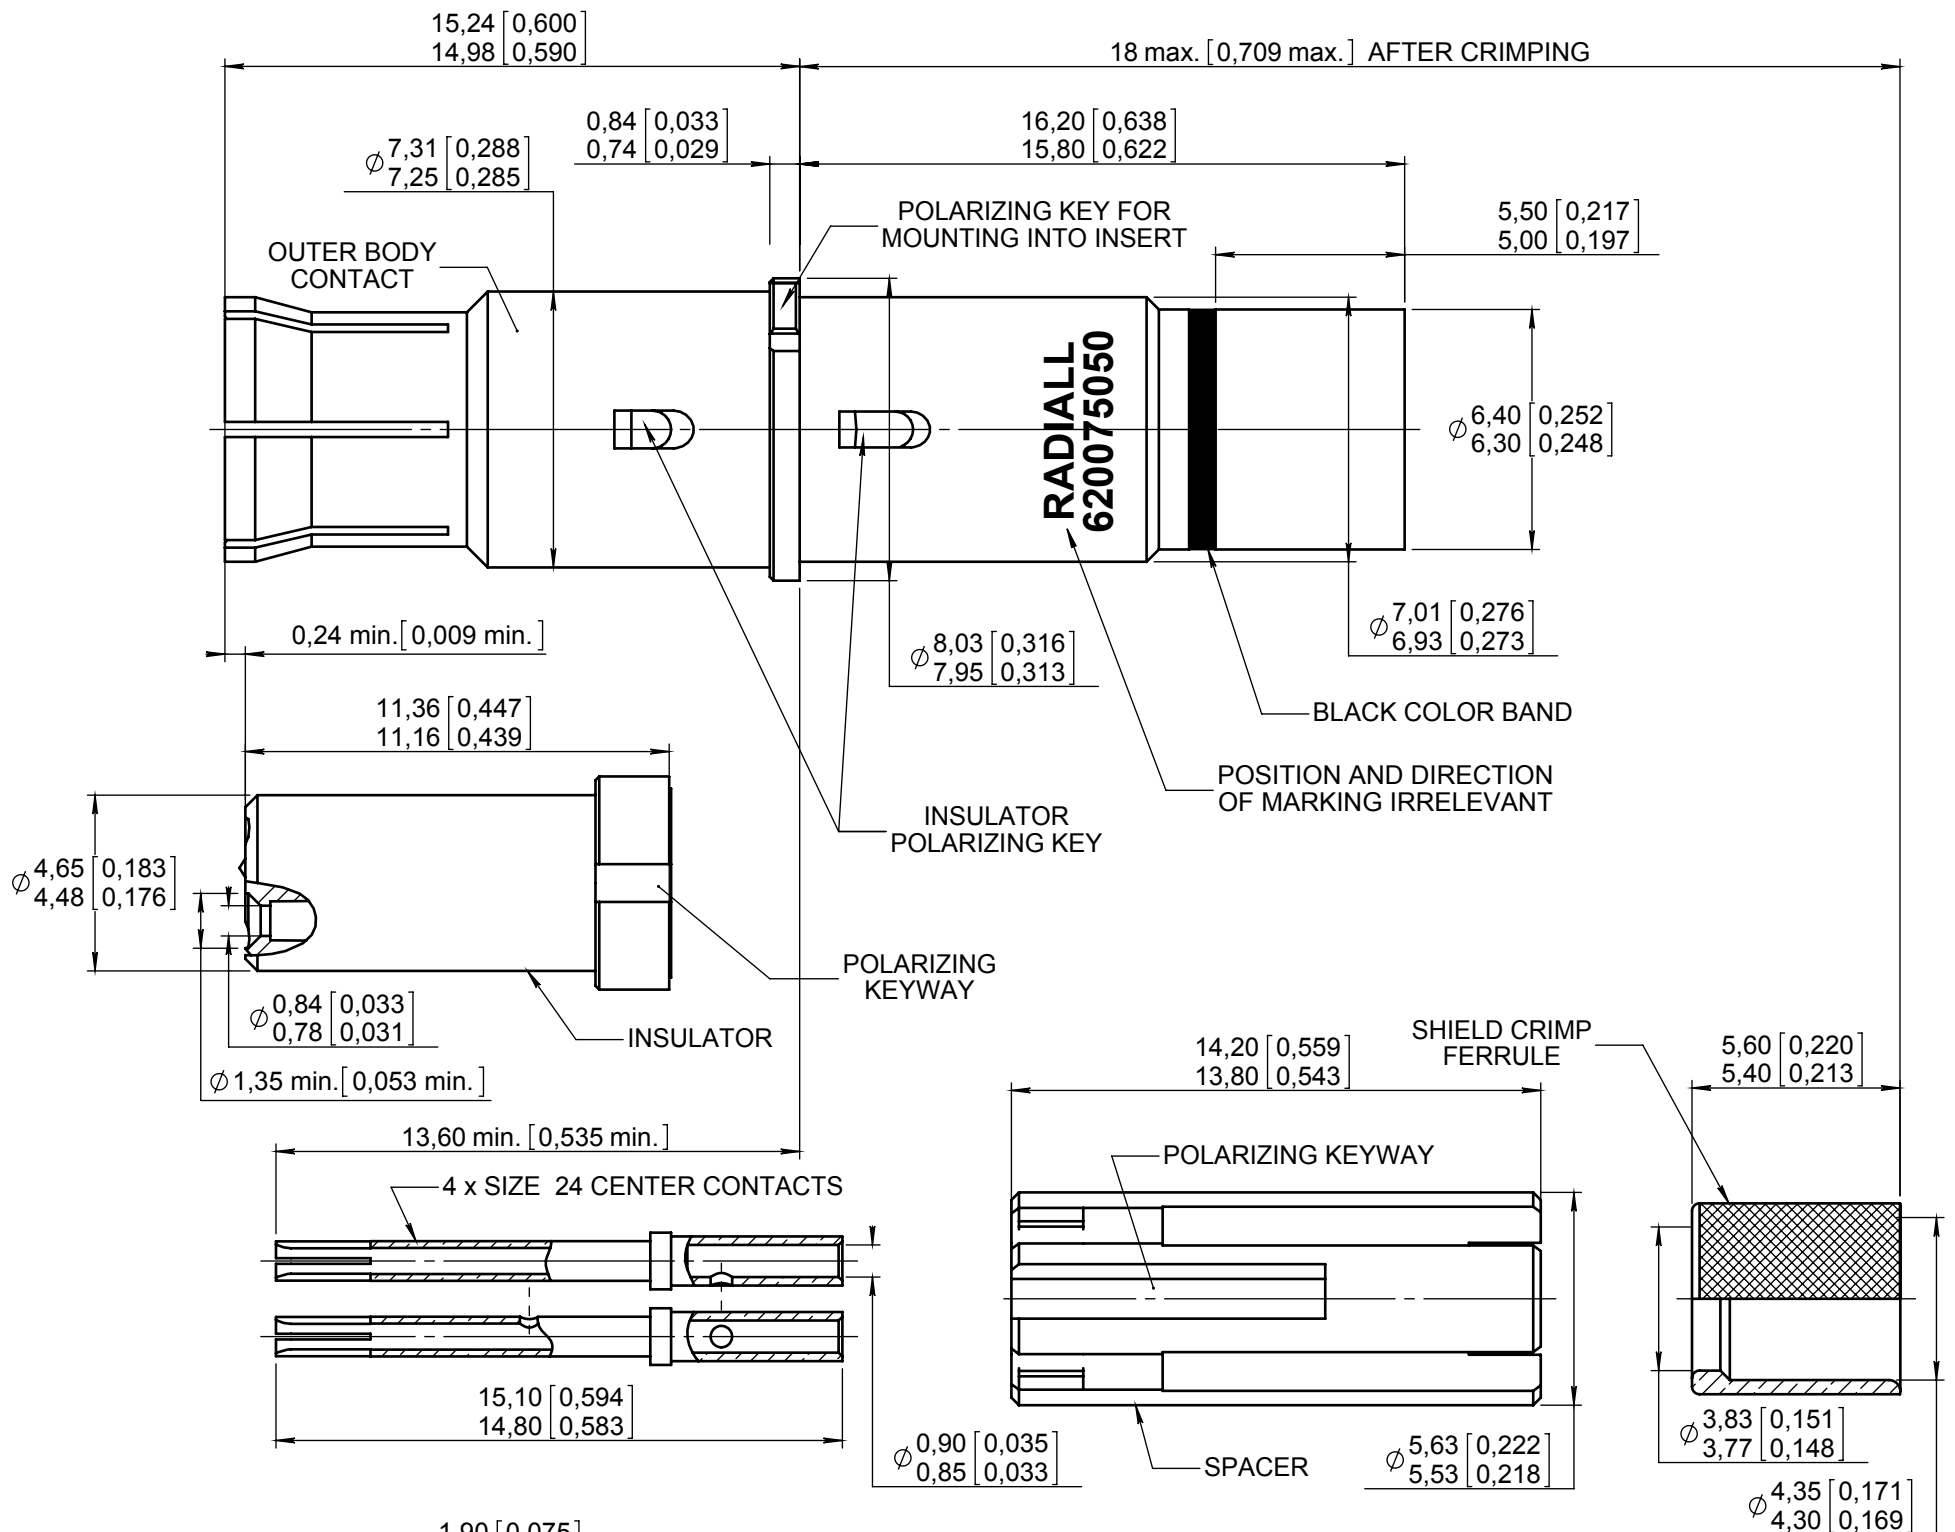

Series
NSX

SIZE 8 QUADRAX SOCKET CONTACT
FOR QUADRAX TENSOLITE NF24Q100 (BMS13-72T03C04G024), ECS 422404
PIC E51424 AND THERMAX MX100Q24 CABLES

Issue:
Nov. 02, 2015

Page
1/1

ENGAGING FACE

MATERIAL:

- OUTER AND CENTER CONTACTS: COPPER ALLOY
- FERRULE: BRASS PER QQ-B-626
- INSULATOR : PTFE PER ASTM-D-1710 OR EQUIVALENT
- SPACER : THERMOPLASTIC PER ASTM D 5205

FINISH:

- ALL METAL PARTS:
PLATING .00005 INCH OF GOLD PER MIL-G-45204 TYPE I OR II
GRADE C OR D CLASS 1 OVER NICKEL PER QQ-N-290

EXTRACTION TOOL:

- M81969/28.03 (RADIALL: 282 549 001) OR M81969/14-06

WIRING INSTRUCTIONS: SEE RP57339.

DIMENSIONS : mm (inch are given for information only)

Estimated weight : 4.2 g

Confidential information not to be disclosed to third parties without Radiall approval. This information is given as an indication. In the continual goal to improve our products, we reserve the right to make any modifications judged necessary.