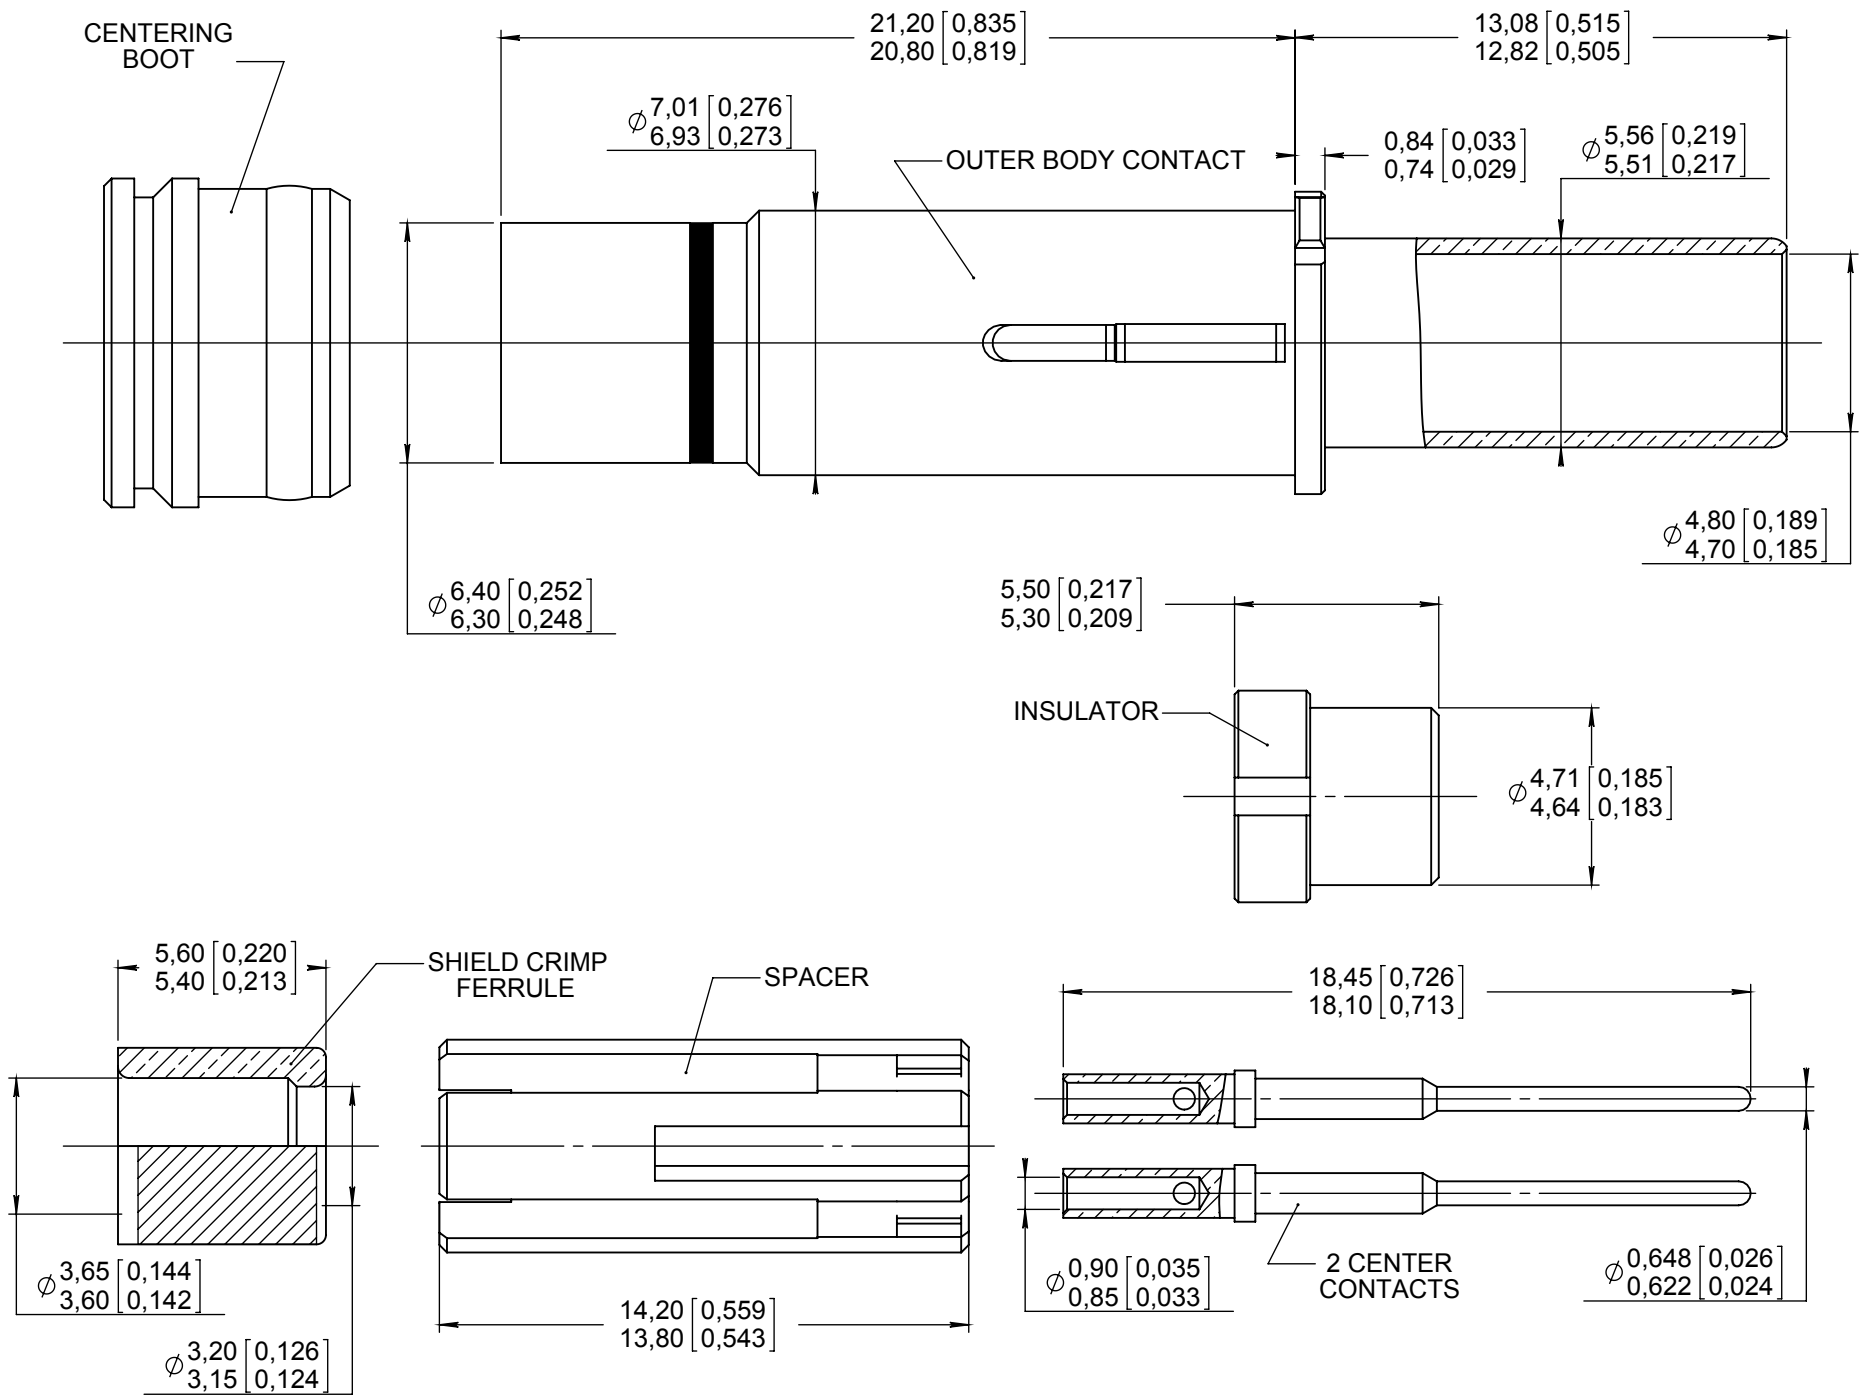

Series  
NSX

NON ENVIRONMENTAL SIZE 8 TWINAX PIN CONTACT

Issue:  
Jan. 30, 2015

Page  
1/1

**MATERIAL:**

- OUTER, CENTER CONTACTS AND FERRULE: COPPER ALLOY
- INSULATOR AND CENTERING BOOT : PTFE PER ASTM-D-1710 OR EQUIVALENT
- SPACER : THERMOPLASTIC PER ASTM D 5205

**FINISH:**

- ALL METAL PARTS:  
PLATING .00005 INCH OF GOLD PER MIL-G-45204 TYPE I OR II  
GRADE C OR D CLASS 1 OVER NICKEL PER QQ-N-290

**EXTRACTION TOOL:**

- M81969/28.03 (RADIALL: 282 549 001) OR M81969/14-06