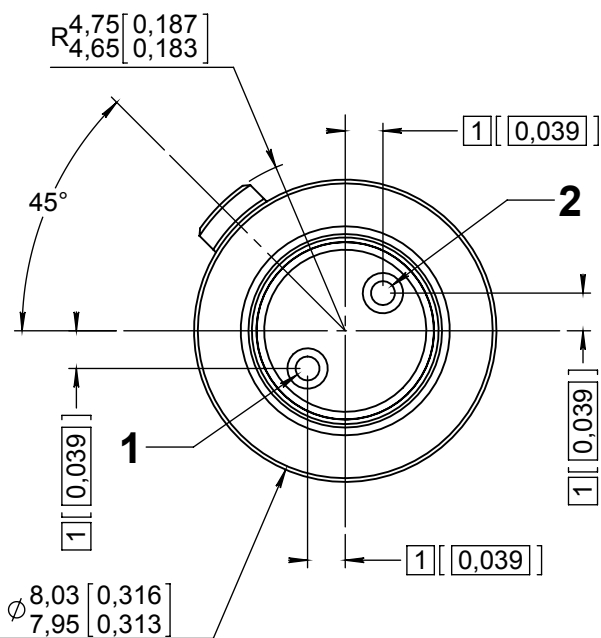

Series  
NSX

NON ENVIRONMENTAL SIZE 8 TWINAX PIN CONTACT

Issue:  
Jan. 30, 2015

Page  
1/1

**MATERIAL:**

- OUTER, CENTER CONTACTS AND FERRULE: COPPER ALLOY
- INSULATOR AND CENTERING BOOT : PTFE PER ASTM-D-1710 OR EQUIVALENT
- SPACER : THERMOPLASTIC PER ASTM D 5205

**FINISH:**

- ALL METAL PARTS:  
PLATING .00005 INCH OF GOLD PER MIL-G-45204 TYPE I OR II  
GRADE C OR D CLASS 1 OVER NICKEL PER QQ-N-290

**EXTRACTION TOOL:**

- M81969/28.03 (RADIALL: 282 549 001) OR M81969/14-06

**WIRING INSTRUCTIONS:** SEE RP56870

**CABLES:**

- NEXANS (FILOTEX) P/N: ABS 0386 WF / ET96897.
- DRAKA-FILECA P/N: F 2703-37.
- RAYCHEM P/N: 1726A1424.

DIMENSIONS : mm (inch are given for information only)