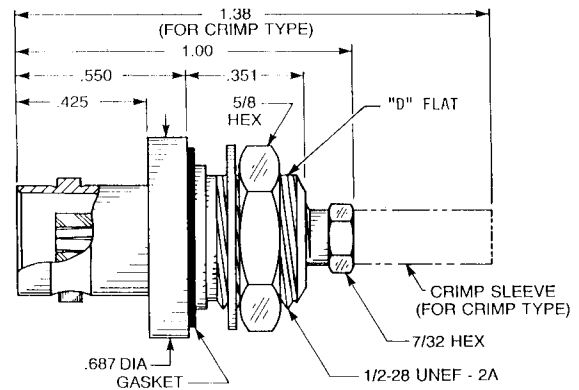

Solder-clamp for semi-rigid cable:

**6500-1041-0XX** (Gold plated)

**6500-7041-0XX** (Nickel plated)

Solder-clamp for semi-rigid cable:

**6502-1041-0XX** (Gold plated)

**6502-7041-0XX** (Nickel plated)