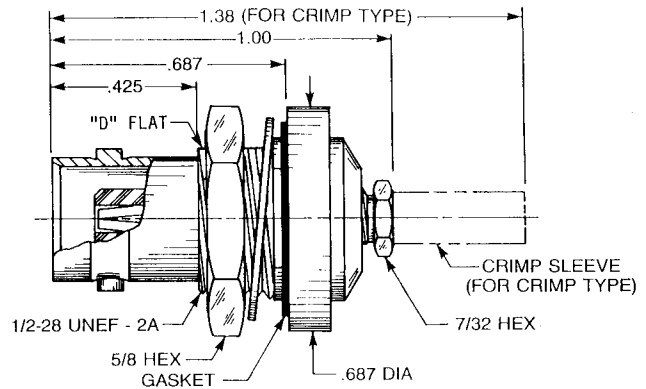

Rear Mount

Clamp type for flexible cable:

6501-1051-0XX (Gold plated)

6501-7051-0XX (Nickel plated)

Crimp type for flexible cable:

6501-1071-0XX (Gold plated)

6501-7071-0XX (Nickel plated)

Solder-clamp for semi-rigid cable:

6501-1041-0XX (Gold plated)

6501-7041-0XX (Nickel plated)