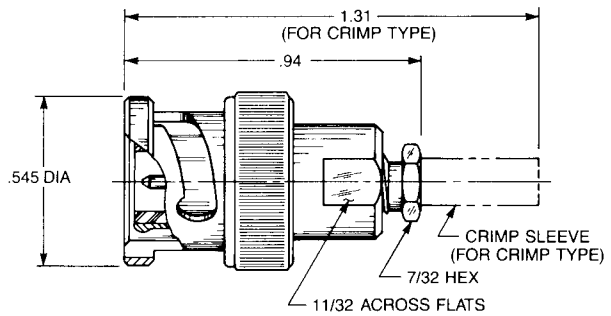

# BNC Connectors for Miniature Cable

Click on part number to go directly to cable assembly instructions

## Straight Plug

Clamp type for flexible cable:

**6500-1051-0XX** (Gold plated)

**6500-7051-0XX** (Nickel plated)

Crimp type for flexible cable:

**6500-1071-0XX** (Gold plated)

**6500-7071-0XX** (Nickel plated)

Solder-clamp for semi-rigid cable:

**6500-1041-0XX** (Gold plated)

**6500-7041-0XX** (Nickel plated)