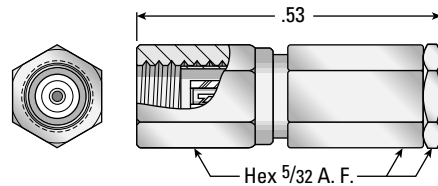

SSMC Cable Connectors

Straight Cable Plugs

Crimp type for flexible cable

AEP P/N
7002-1571-0XX*

Solder type for semi-rigid cable

AEP P/N
7002-1541-0XX*

Right Angle Cable Plugs

Crimp type for flexible cable

AEP P/N
7105-1521-0XX*

Solder type for semi-rigid cable

AEP P/N
7105-1561-0XX*

Straight Cable Jacks

Crimp type for flexible cable

AEP P/N
7101-1571-0XX*

Solder type for semi-rigid cable

AEP P/N
7101-1541-0XX*