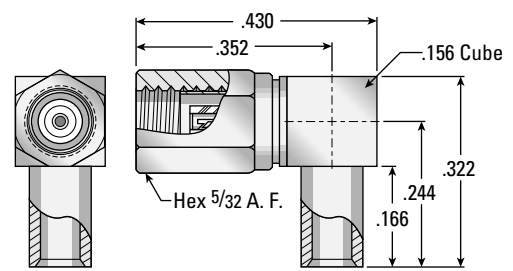

SSMC Cable Connectors

Straight Cable Plugs

Crimp type for flexible cable

AEP P/N
7002-1571-0XX*

Solder type for semi-rigid cable

AEP P/N
7002-1541-0XX*

Right Angle Cable Plugs

Crimp type for flexible cable

AEP P/N
7105-1521-0XX*

Solder type for semi-rigid cable

AEP P/N
7105-1561-0XX*

Straight Cable Jacks

Crimp type for flexible cable

AEP P/N
7101-1571-0XX*

Solder type for semi-rigid cable

AEP P/N
7101-1541-0XX*