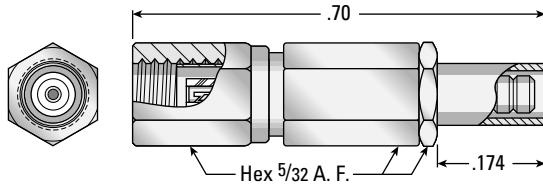

SSMC Cable Connectors

Straight Cable Plugs

Crimp type for flexible cable

AEP P/N
7002-1571-0XX*

Solder type for semi-rigid cable

AEP P/N
7002-1541-0XX*

Right Angle Cable Plugs

Crimp type for flexible cable

AEP P/N
7105-1521-0XX*

Solder type for semi-rigid cable

AEP P/N
7105-1561-0XX*

Straight Cable Jacks

Crimp type for flexible cable

AEP P/N
7101-1571-0XX*

Solder type for semi-rigid cable

AEP P/N
7101-1541-0XX*