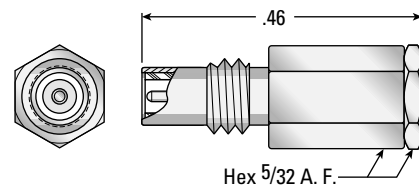

SSMC Cable Connectors

Straight Cable Plugs

Crimp type for flexible cable

AEP P/N
7002-1571-0XX*

Solder type for semi-rigid cable

AEP P/N
7002-1541-0XX*

Right Angle Cable Plugs

Crimp type for flexible cable

AEP P/N
7105-1521-0XX*

Solder type for semi-rigid cable

AEP P/N
7105-1561-0XX*

Straight Cable Jacks

Crimp type for flexible cable

AEP P/N
7101-1571-0XX*

Solder type for semi-rigid cable

AEP P/N
7101-1541-0XX*

***Substitute the appropriate cable group number for "XX" when ordering:**

GROUP	CABLE TYPES	GROUP	CABLE TYPES	GROUP	CABLE TYPES
02	RG178, RG196, M17/93, M17/169	05	RG178DS, RG196DS	19	RG174DS, RG316DS, M17/151, M17/152, Times RD-316
03	RG174, RG179, RG316, M17/113, M17/119, M17/172, M17/189	10	.085" semi-rigid, RG405, M17/133	21	.056" semi-rigid
		11	.047" semi-rigid, M17/151		