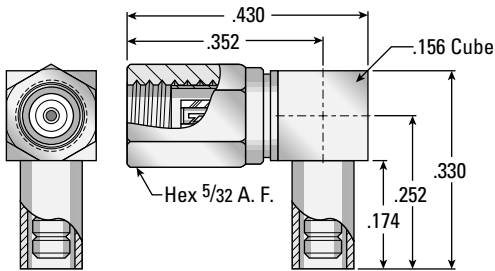

SSMC Cable Connectors

Straight Cable Plugs

Crimp type for flexible cable

AEP P/N
7002-1571-0XX*

Solder type for semi-rigid cable

AEP P/N
7002-1541-0XX*

Right Angle Cable Plugs

Crimp type for flexible cable

AEP P/N
7105-1521-0XX*

Solder type for semi-rigid cable

AEP P/N
7105-1561-0XX*

Straight Cable Jacks

Crimp type for flexible cable

AEP P/N
7101-1571-0XX*

Solder type for semi-rigid cable

AEP P/N
7101-1541-0XX*