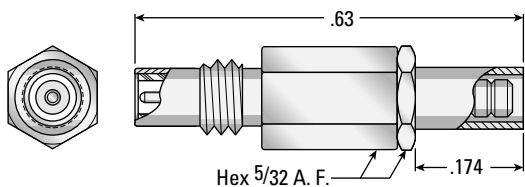

SSMC Cable Connectors

Straight Cable Plugs

Crimp type for flexible cable

AEP P/N
7002-1571-0XX*

Solder type for semi-rigid cable

AEP P/N
7002-1541-0XX*

Right Angle Cable Plugs

Crimp type for flexible cable

AEP P/N
7105-1521-0XX*

Solder type for semi-rigid cable

AEP P/N
7105-1561-0XX*

Straight Cable Jacks

Crimp type for flexible cable

AEP P/N
7101-1571-0XX*

Solder type for semi-rigid cable

AEP P/N
7101-1541-0XX*

***Substitute the appropriate cable group number for "XX" when ordering:**

GROUP	CABLE TYPES	GROUP	CABLE TYPES	GROUP	CABLE TYPES
02	RG178, RG196, M17/93, M17/169	05	RG178DS, RG196DS	19	RG174DS, RG316DS, M17/151, M17/152, Times RD-316
03	RG174, RG179, RG316, M17/113, M17/119, M17/172, M17/189	10	.085" semi-rigid, RG405, M17/133	21	.056" semi-rigid
		11	.047" semi-rigid, M17/151		