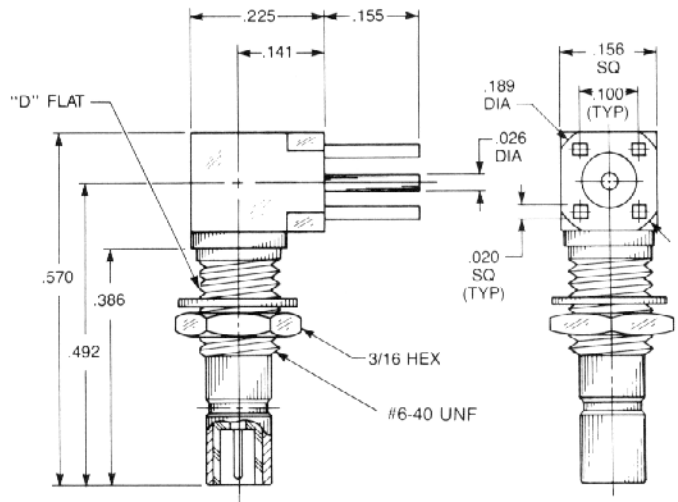

Straight Jack

7209-1511-000

Right Angle Jack

7210-1511-000

Right Angle Bulkhead Jack

7410-1511-000

Straight Plug

7225-1512-000

Right Angle Plug

7242-1511-000

X-ON Electronics

Largest Supplier of Electrical and Electronic Components

Click to view similar products for [RF Connectors](#) / [Coaxial Connectors](#) category:

Click to view products by [Radiall](#) manufacturer: