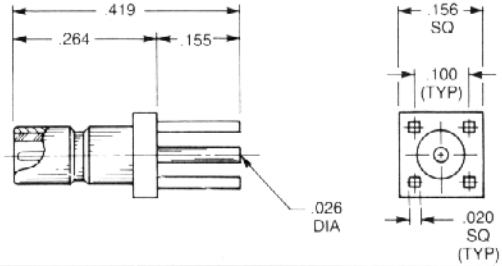

Straight Jack

7209-1511-000

Right Angle Jack

7210-1511-000

Right Angle Bulkhead Jack

7410-1511-000

Straight Plug

7225-1512-000

Right Angle Plug

7242-1511-000

X-ON Electronics

Largest Supplier of Electrical and Electronic Components

Click to view similar products for [RF Connectors](#) / [Coaxial Connectors](#) category:

Click to view products by [Radiall](#) manufacturer: