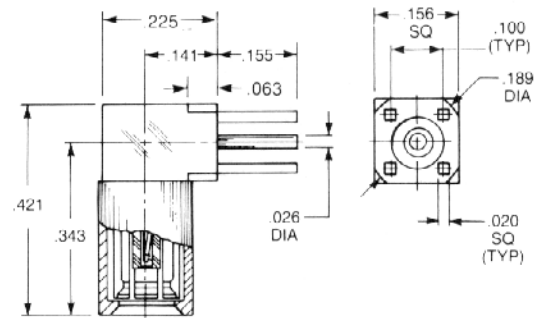

Straight Jack

7209-1511-000

Right Angle Jack

7210-1511-000

Right Angle Bulkhead Jack

7410-1511-000

Straight Plug

7225-1512-000

Right Angle Plug

7242-1511-000

X-ON Electronics

Largest Supplier of Electrical and Electronic Components

Click to view similar products for [RF Connectors](#) / [Coaxial Connectors](#) category:

Click to view products by [Radiall](#) manufacturer: