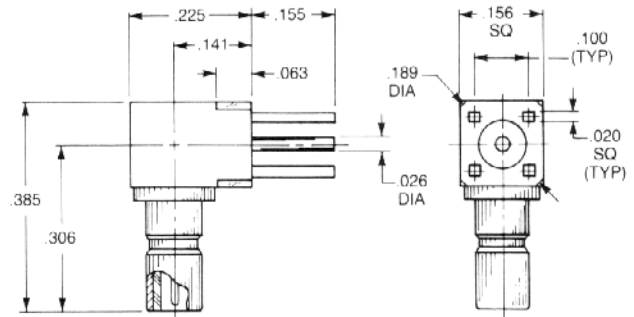

Straight Jack

7209-1511-000

Right Angle Jack

7210-1511-000

Right Angle Bulkhead Jack

7410-1511-000

Straight Plug

7225-1512-000

Right Angle Plug

7242-1511-000

X-ON Electronics

Largest Supplier of Electrical and Electronic Components

Click to view similar products for [RF Connectors](#) / [Coaxial Connectors](#) category:

Click to view products by [Radiall](#) manufacturer: