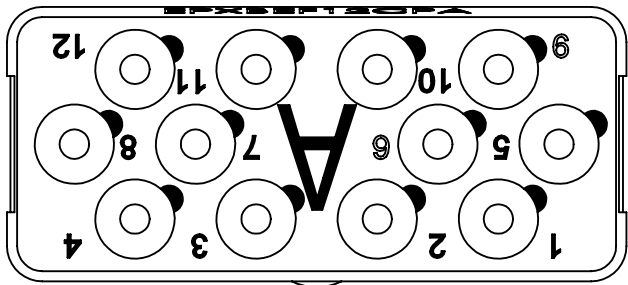

Series  
**EPXB**

ENVIRONMENTAL PIN INSERT 'A' KEYING  
12 CAVITIES FOR ML or MT LuxCis OPTICAL CONTACTS

Issue:  
Aug.10, 2009

Page  
**1/1**

**Front view  
Mating face**

**Rear view  
Cavity identification**

**MATERIAL:**

INSERT: Fiberglass filled thermosetting  
RETENTION CLIP: Berillium copper  
REAR GROMMET & INTERFACIAL SEAL: Fluorosilicone elastomer

**NOTES:**

Environmental Insert 12 cavities for:  
ML/MT (mono-key) LuxCis optical contact.  
Insert delivered without contact.

Refer to LuxCis maintenance document 503 08 590 section "Advices / recommendations" before starting to use this product.

**DIMENSIONS : mm (inch are given for information only)**

Confidential information not to be disclosed to third parties without Radiall approval. This information is given as an indication. In the continual goal to improve our products, we reserve the right to make any modifications judged necessary.