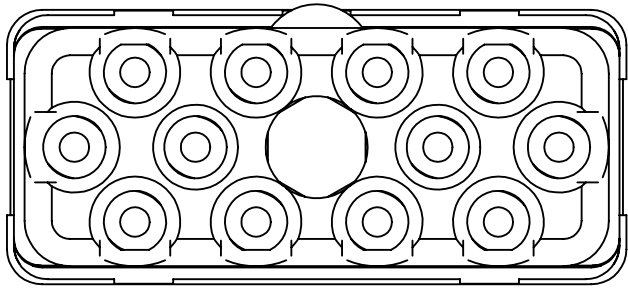

Series  
**EPXB**

ENVIRONMENTAL PIN INSERT 'A' KEYING  
12 CAVITIES FOR ML or MT LuxCis OPTICAL CONTACTS

Issue:  
Aug.10, 2009

Page  
**1/1**

**Front view  
Mating face**

**Rear view  
Cavity identification**

**MATERIAL:**

INSERT: Fiberglass filled thermosetting  
RETENTION CLIP: Berillium copper  
REAR GROMMET & INTERFACIAL SEAL: Fluorosilicone elastomer

**NOTES:**

Environmental Insert 12 cavities for:  
ML/MT (mono-key) LuxCis optical contact.  
Insert delivered without contact.

Refer to LuxCis maintenance document 503 08 590 section "Advices / recommendations" before starting to use this product.

**DIMENSIONS : mm (inch are given for information only)**

Confidential information not to be disclosed to third parties without Radiall approval. This information is given as an indication. In the continual goal to improve our products, we reserve the right to make any modifications judged necessary.