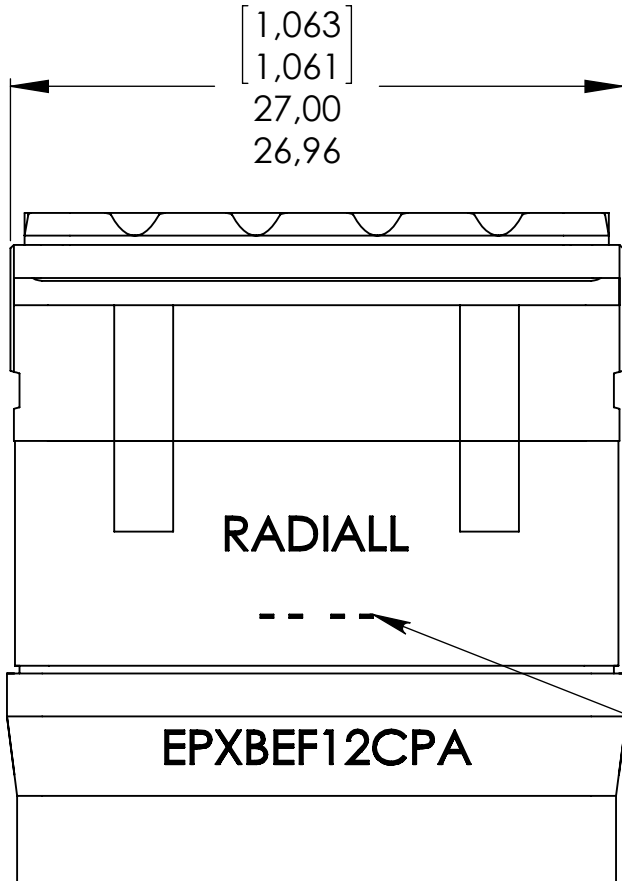

**Rear view
Cavity identification**

MATERIAL:

INSERT: Fiberglass filled thermosetting
RETENTION CLIP: Berillium copper
REAR GROMMET & INTERFACIAL SEAL: Fluorosilicone elastomer

NOTES:

Environmental Insert 12 cavities for:
ML/MT (mono-key) LuxCis optical contact.
Insert delivered without contact.

Refer to LuxCis maintenance document 503 08 590 section "Advices / recommendations" before starting to use this product.

DIMENSIONS : mm (inch are given for information only)

Confidential information not to be disclosed to third parties without Radiall approval. This information is given as an indication. In the continual goal to improve our products, we reserve the right to make any modifications judged necessary.

4112_9311

CREATION	Aug. 10,09	Add "Refer to LuxCis maintenance ..... to use this product"	SURAUULT	PESSARD
	03 04 08	Front view updated	SURAUULT	PESSARD
	11 03 08	Rear marking updated	SURAUULT	PESSARD
	04 04 07	30.00,29.20 --> 28.98 max- 0.474--> 0.475 sup. cavities or environmental insert for HL/HT (hexagonal) LuxCis optical contact sup. insert material: High grade thermoplastic	SURAUULT	PESSARD
PEN:	Issue	Revisions	Name	Approved