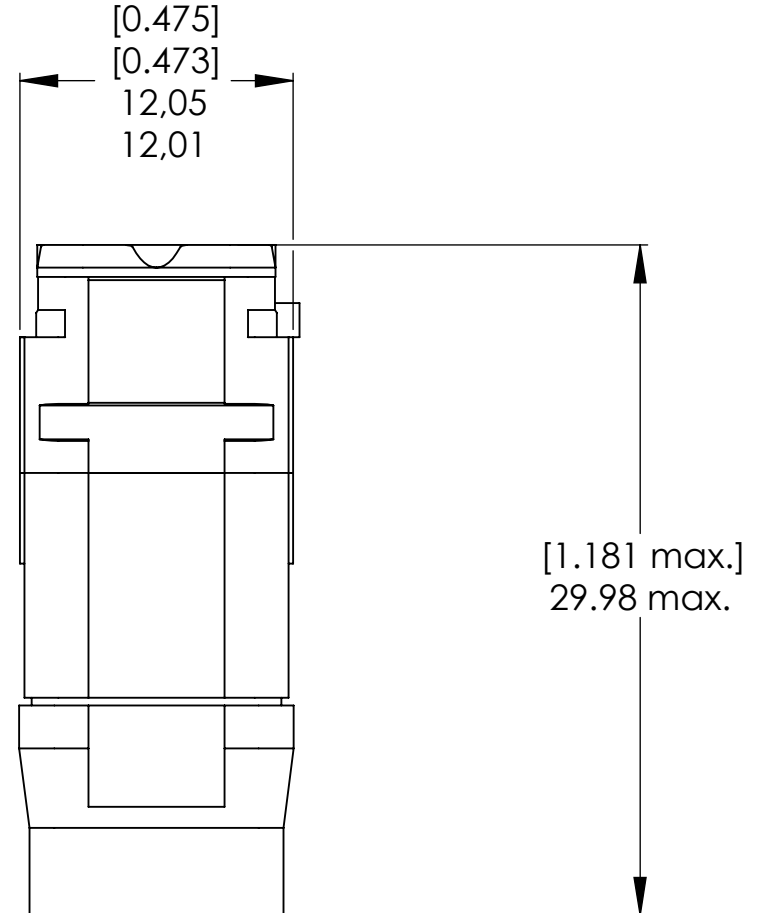

Series  
**EPXB**

ENVIRONMENTAL PIN INSERT 'A' KEYING  
12 CAVITIES FOR ML or MT LuxCis OPTICAL CONTACTS

Issue:  
Aug.10, 2009

Page  
**1/1**

**Front view  
Mating face**

**Rear view  
Cavity identification**

**MATERIAL:**

INSERT: Fiberglass filled thermosetting  
RETENTION CLIP: Berillium copper  
REAR GROMMET & INTERFACIAL SEAL: Fluorosilicone elastomer

**NOTES:**

Environmental Insert 12 cavities for:  
ML/MT (mono-key) LuxCis optical contact.  
Insert delivered without contact.

Refer to LuxCis maintenance document 503 08 590 section "Advices / recommendations" before starting to use this product.

**DIMENSIONS : mm (inch are given for information only)**

Confidential information not to be disclosed to third parties without Radiall approval. This information is given as an indication. In the continual goal to improve our products, we reserve the right to make any modifications judged necessary.

4112\_9311

<b>CREATION</b>	Aug. 10,09	Add "Refer to LuxCis maintenance ..... to use this product"	SURAUULT	PESSARD
	03 04 08	Front view updated	SURAUULT	PESSARD
	11 03 08	Rear marking updated	SURAUULT	PESSARD
	04 04 07	30.00,29.20 --> 28.98 max- 0.474--> 0.475 sup. cavities or environmental insert for HL/HT (hexagonal) LuxCis optical contact sup. insert material: High grade thermoplastic	SURAUULT	PESSARD
<b>PEN:</b>	Issue	Revisions	Name	Approved