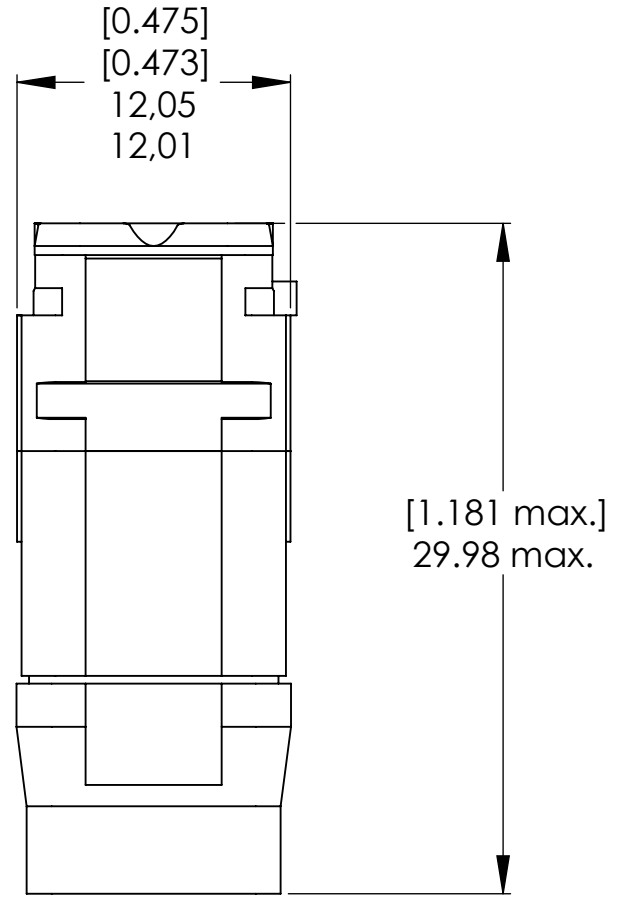

Series
EPXB

ENVIRONMENTAL PIN INSERT 'B' KEYING
12 CAVITIES FOR ML or MT LuxCis OPTICAL CONTACTS

Issue:
Aug. 10,09

Page
1/1

Front view
Mating face

Rear view
Cavity identification

MATERIAL:

INSERT: Fiberglass filled thermosetting
RETENTION CLIP: Berillium copper
REAR GROMMET & INTERFACIAL SEAL: Fluorosilicone elastomer

DIMENSIONS : mm (inch are given for information only)

CREATION	Aug. 10,09	Add "Refer to LuxCis maintenance to use this product"	SURAUULT	PESSARD
	Nov. 05,08	Title updated "socket insert" became "pin insert"	SURAUULT	PESSARD
PEN:	April 03,08	Front view updated	SURAUULT	PESSARD
	Mar. 11,08	Rear marking updated	SURAUULT	PESSARD
NOM: HUGER D.		30.00.29.20 --> 28.98 max- 0.474--> 0.475 sup. cavities or environmental insert for HL/HT (hexagonal) LuxCis optical contact- TITLE UPDATED		
DATE: May 02 2006	Apr 17,07	sup. insert material: High grade thermoplastic	SURAUULT	PESSARD
APPR.: PESSARD M.	Issue	Revisions	Name	Approved