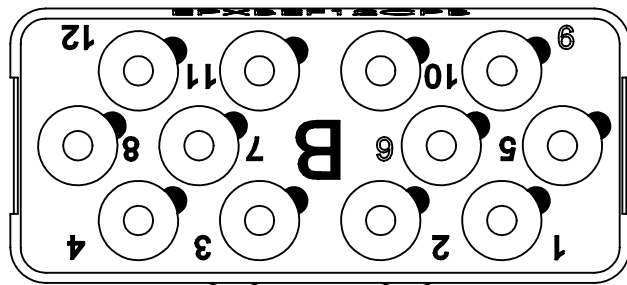

Series
EPXB

ENVIRONMENTAL PIN INSERT 'B' KEYING
12 CAVITIES FOR ML or MT LuxCis OPTICAL CONTACTS

Issue:
Aug. 10,09

Page
1/1

Front view
Mating face

Rear view
Cavity identification

MATERIAL:

INSERT: Fiberglass filled thermosetting
RETENTION CLIP: Berillium copper
REAR GROMMET & INTERFACIAL SEAL: Fluorosilicone elastomer

NOTES:

Environmental Insert 12 cavities for:
ML/MT (mono-key) LuxCis optical contact.

Insert delivered without contact.

Refer to LuxCis maintenance document 503 08 590 section "Advices / recommendations" before starting to use this product.

DIMENSIONS : mm (inch are given for information only)

CREATION	Aug. 10,09	Add "Refer to LuxCis maintenance to use this product"	SURAUULT	PESSARD
	Nov. 05,08	Title updated "socket insert" became "pin insert"	SURAUULT	PESSARD
PEN:	April 03,08	Front view updated	SURAUULT	PESSARD
	Mar. 11,08	Rear marking updated	SURAUULT	PESSARD
NOM: HUGER D.		30.00.29.20 --> 28.98 max- 0.474--> 0.475 sup. cavities or environmental insert for HL/HT (hexagonal) LuxCis optical contact- TITLE UPDATED		
DATE: May 02 2006	Apr 17,07	sup. insert material: High grade thermoplastic	SURAUULT	PESSARD
APPR.: PESSARD M.	Issue	Revisions	Name	Approved