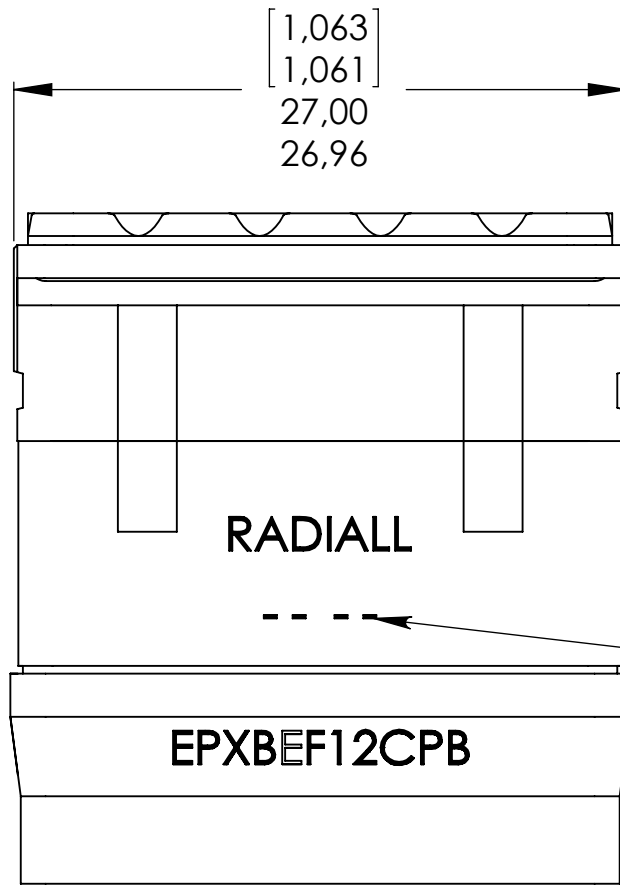

Series
EPXB

ENVIRONMENTAL PIN INSERT 'B' KEYING
12 CAVITIES FOR ML or MT LuxCis OPTICAL CONTACTS

Issue:
Aug. 10,09

Page
1/1

Front view
Mating face

Rear view
Cavity identification

MATERIAL:

INSERT: Fiberglass filled thermosetting
RETENTION CLIP: Berillium copper
REAR GROMMET & INTERFACIAL SEAL: Fluorosilicone elastomer

DIMENSIONS : mm (inch are given for information only)

CREATION	Aug. 10,09	Add "Refer to LuxCis maintenance to use this product"	SURAUULT	PESSARD
	Nov. 05,08	Title updated "socket insert" became "pin insert"	SURAUULT	PESSARD
PEN:	April 03,08	Front view updated	SURAUULT	PESSARD
	Mar. 11,08	Rear marking updated	SURAUULT	PESSARD
NOM: HUGER D.		30.00.29.20 --> 28.98 max- 0.474--> 0.475 sup. cavities or environmental insert for HL/HT (hexagonal) LuxCis optical contact- TITLE UPDATED		
DATE: May 02 2006	Apr 17,07	sup. insert material: High grade thermoplastic	SURAUULT	PESSARD
APPR.: PESSARD M.	Issue	Revisions	Name	Approved