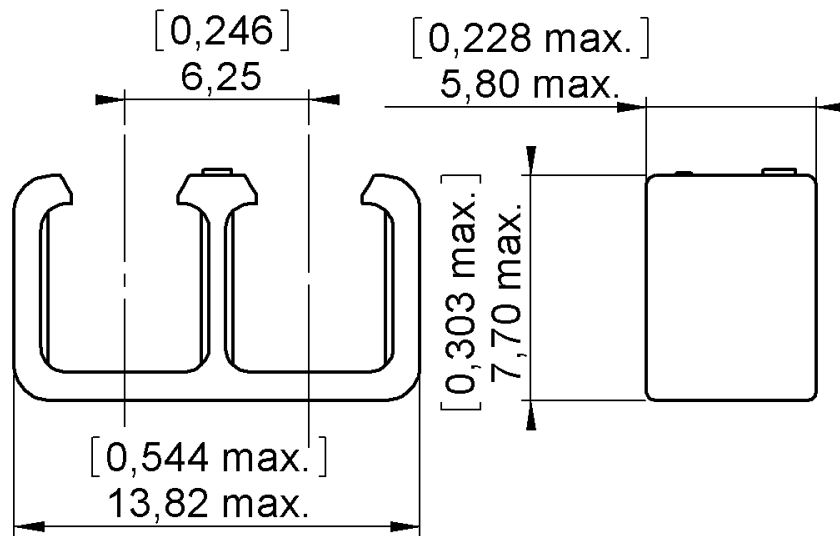

LC DUPLEX BRACE

 Packaging
 100

 Series
 LC

 Issue
 5th Aug. 08

 Page
 1 / 1

Original dimensions in mm [inch]

GENERAL

- Compatible with LC RADIALL F727 connectors
- Color : Blue
- Flammability : V0 (UL94)
- Material : PEI
- Temperature range : -55°C / +125°C