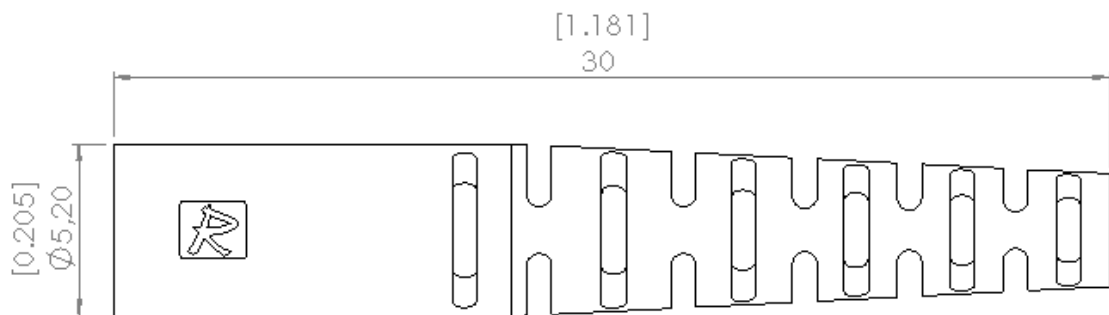

**BOOT FOR Ø 2 MM CABLE**

Series

LC

Packaging

100

Issue

06 Jan 2011

Page

1/1

Original dimensions in mm [inch]

**GENERAL**

- Compatible with LC connectors
- Suitable for use with cable sizes Ø 2mm
- Color : **BLACK**