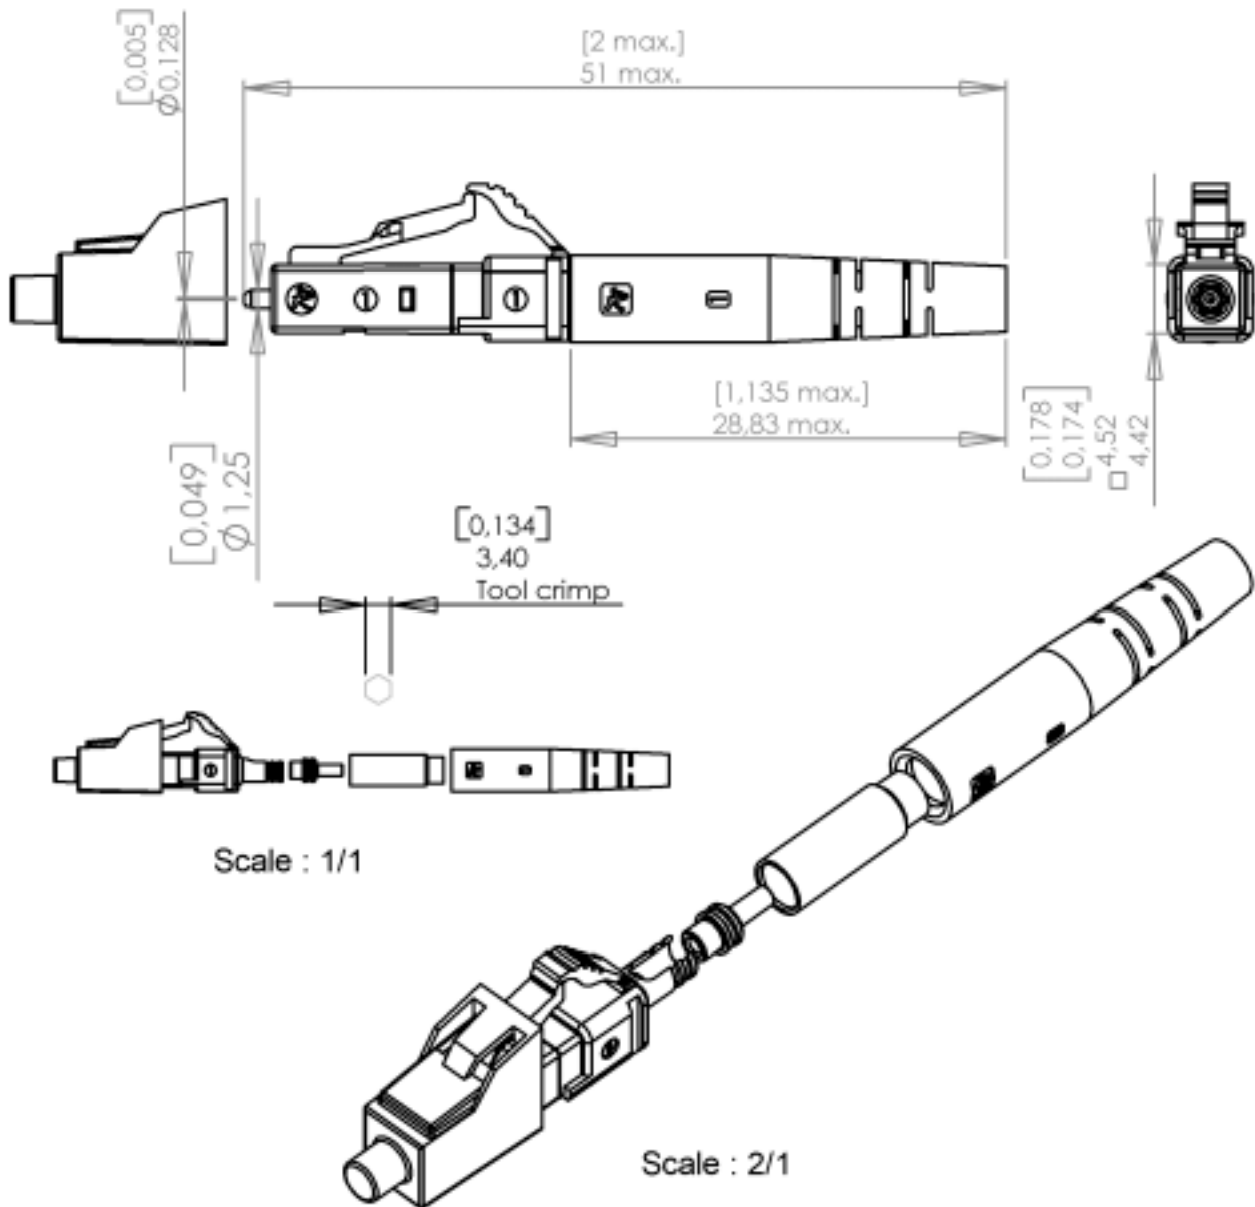

LC SIMPLEX PC MULTIMODE OPTICAL PLUG
 FOR Ø2 MM CABLE

 Packaging
 100

 Series
 LC

 Issue
 30 JAN 06

 Page
 1 / 2

Outer plug body : color BEIGE

Monobloc

Original dimensions in mm [inch]

LC SIMPLEX PC MULTIMODE OPTICAL PLUG
 FOR Ø2 MM CABLE

 Packaging
 100

 Series
 LC

 Issue
 30 JAN 06

 Page
 2 / 2

Outer plug body : color BEIGE

Monobloc

GENERAL

- ❑ **TYPE** IEC 61754-20 (LC)
Multimode Zirconia ferrule
RJ-45 latching connector system
- ❑ **FERRULE SIZE** 128 µm
- ❑ **FIBER SIZE** 62,5/125µm multimode
- ❑ **CABLE SIZE & TYPE** Ø2 ou 2,2 mm Simplex
- ❑ **CABLING PROCEDURE** Refer to 503.08.500 assembly instruction manual