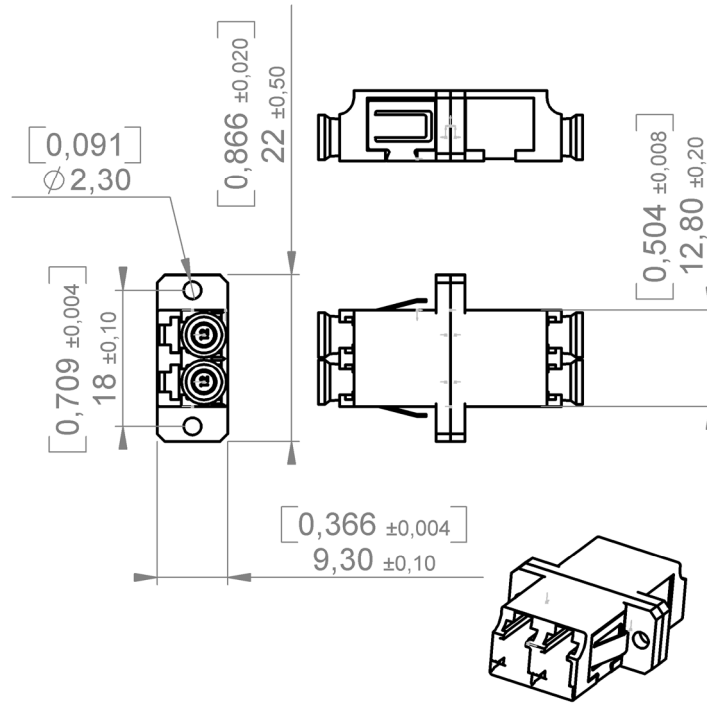

Dimensions : mm / (inches)

**GENERAL**

- TYPE** IEC 61754 - 20 (LC)  
Receptacle colour : Green
- MOUNTING** SC panel cut-out screw in (max. panel thickness 1.6mm)
- ALIGNEMENT SLEEVE** Zirconia

**CHARACTERISTICS (Depending on fibre or cable construction)**

- MATERIAL** Plastic moulded (body UL94 V0 rated)
- MECHANICAL** Durability : 200 cycles
- ENVIRONMENTAL** Storage temperature - 40°C / + 85°C  
Operating temperature - 25°C / + 70°C

|                                |           |  |      |   |  |
|--------------------------------|-----------|--|------|---|--|
| <b>CREATION</b>                |           |  |      | <b>RADIALL</b> <sup>®</sup><br>101, rue P. Hoffmann<br>93116 ROSNY/BOIS<br>FRANCE<br>Tel : (33) 0149353535<br>Fax : (33) 0148546363 |  |
| N°:                            |           |  |      |   |  |
| EPF : PEN<br>F061200333        |           |  |      |   |  |
| Name : LV                      |           |  |      |   |  |
| Date : Nov 14 <sup>th</sup> 06 |           |  |      |   |  |
| Appr : GM                      |           |  |      |   |  |
| Issue                          | Revisions |  | Name | Appr.   |  |