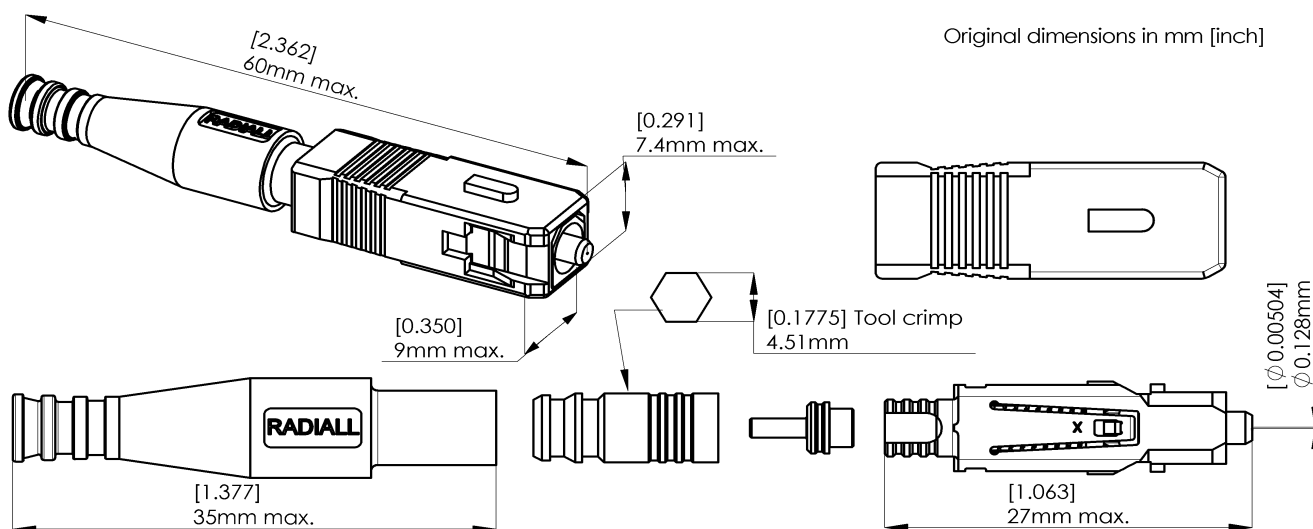

SC

MULTIMODE FIBER OPTIC CONNECTOR

outer plug body and boot : color beige

Packaging :
1

F 7 2 8 0 0 3 7 0 0

Packaging :
100

F 7 2 8 1 0 3 7 0 0

GENERAL

Type : IEC 61754-4 type SC
Multimode zirconia ceramic ferrule (20mm pre-radius)
Push-pull latching system
Floating ferrule
360° tunable (adjustable to 6 positions for optimization of random insertion loss)

Ferrule size : 128µm
Fiber size : 50/125; 62,5/125µm multimode

Cable : DIA 2,7 to 3mm cable, tight or semi loose structure

Cabling proc. : Refer to 503 08 400 (D 6121 oe) assembly instruction manual

CHARACTERISTICS (Dependant on fiber or cable construction)