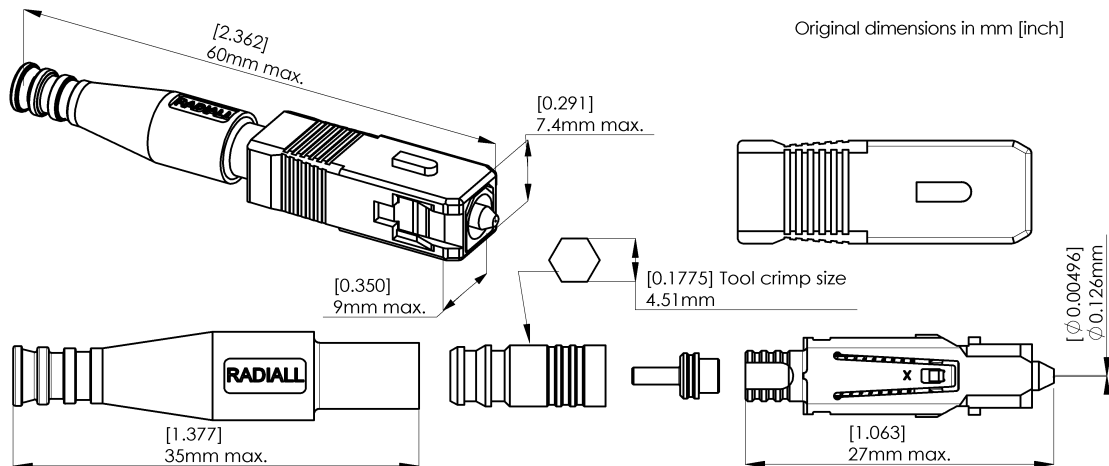

**SC**

**SINGLEMODE FIBER OPTIC CONNECTOR**

Outer plug body and boot: color green

Series	Packaging	Issue	Page
F728	100	31Dec.10	1/1

**GENERAL**

- Type** : IEC 61754-4 type SC  
 Singlemode, zirconia APC ceramic ferrule (pencil type)  
 Push-pull latching system, floating ferrule  
 360° tunable (adjustable to 6 positions for optimization of random insertion loss)
- Ferrule size** : 126 µm  
**Fiber size** : 9,5 /125 µm, singlemode
- Cable** : Ø 3mm cable, tight or semi loose structure
- Cabling proc.** : Refer to 503 08 400 (D 6121 oe), assembly instruction manual

**CHARACTERISTICS** (Dependant on fiber or cable construction)

<b>Optical</b>	: Attenuation at 1310 and 1550 nm, LD		
	<b>STD</b>	<b>TUNED (IEC 61300-2-40)</b>	
Mean	< 0.2 dB	< 0.2 dB	(Attenuation plug mated with reference plug IEC 61300-3-4)
Standard deviation	0.15 dB	0.15 dB	
Max	< 0.8 dB, 97%	< 0.6 dB, 99%	(Attenuation of random mated connectors IEC 61300-3-34)
Mean	0.25 dB	0.15 dB	
Repeatability	0.10 dB	0.10 dB	(Maximum loss variation, IEC 61300-2-2)
Return loss	> 60 dB	> 60 dB	(IEC 61300-3-6)
<b>Mechanical</b>	: Mechanical endurance	500 matings	
	Cable retention	100N	
<b>Environmental</b>	: Temperature range (storage/operating)	-40 to +85 °C	