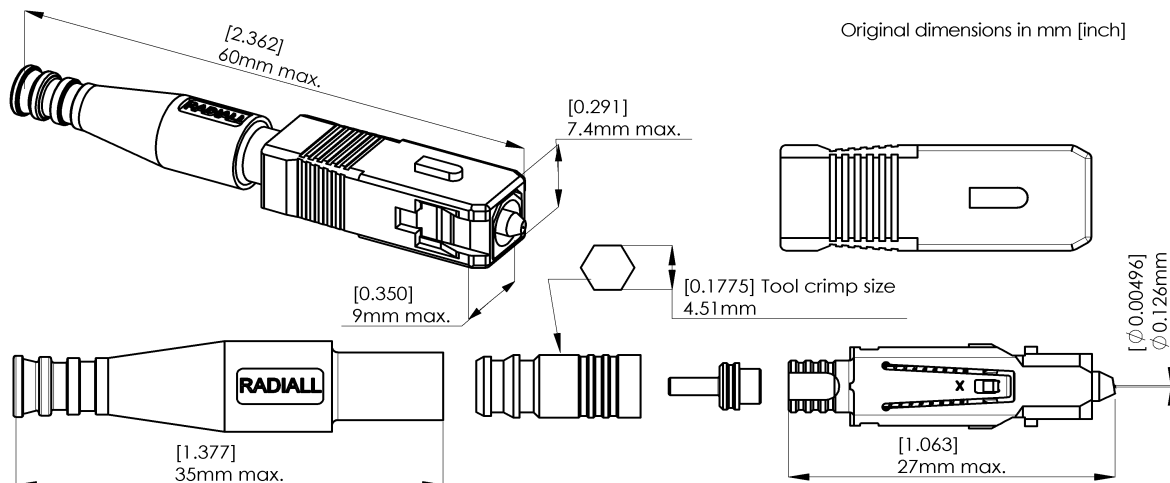

SC

SINGLEMODE FIBER OPTIC CONNECTOR

Outer plug body and boot: color green

Series	Packaging	Issue	Page
F728	100	30Dec.10	1/1

GENERAL

Type : IEC 61754-4 type SC
 singlemode pre-radius and pre-angled 8° zirconia AP C ceramic ferrule (pencil type)
 Push-pull latching system, floating ferrule
 360° tunable (adjustable to 6 positions for optimization of random insertion loss)

Ferrule size : 126 µm
Fiber size : 9.5/125µm, singlemode

Cable : Ø 3mm, tight or semi loose structure

Cabling proc. : Refer to 503 08 400 (D 6121 oe), assembly instruction manual

CHARACTERISTICS (Dependant on fiber or cable construction)