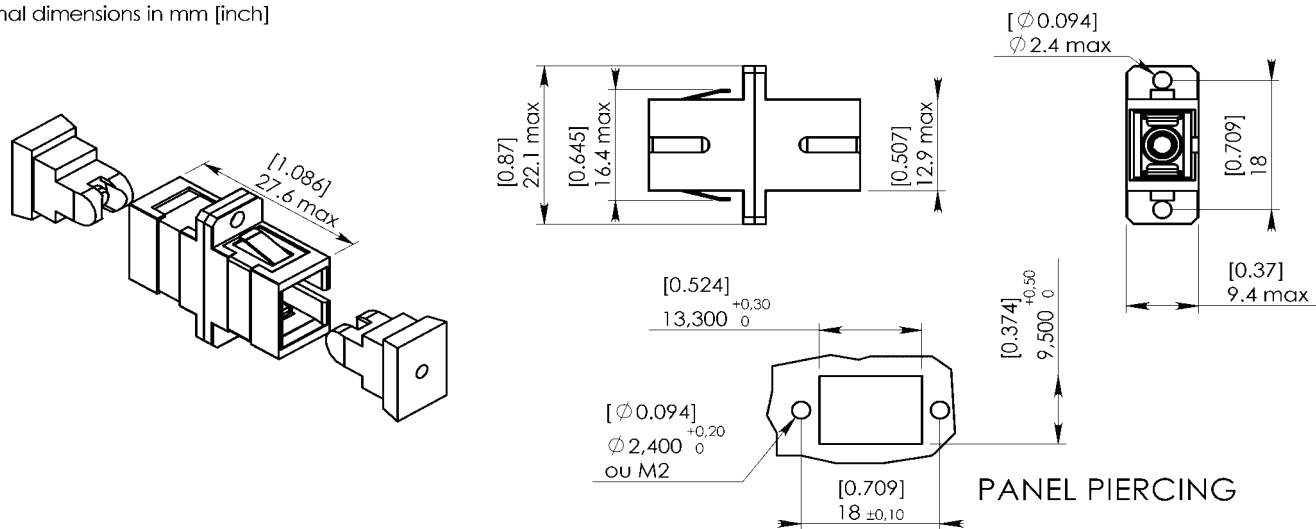

**SC**

**APC SIMPLEX ADAPTOR**

**ZIRCONIA ALIGNEMENT SLEEVE**

Packaging :  
1

**F 7 2 8 7 0 3 1 0 0**

Packaging :  
100

**F 7 2 8 7 1 3 1 0 0**

Original dimensions in mm [inch]

**GENERAL**

**Type** : IEC 61754-4 SC type. Push-pull latching system  
Body color : green

**Mounting** : snap-in (or screw - in) mounting max. panel thickness 1,6 mm

**Alignment sleeve** : zirconia

**CHARACTERISTICS** (Dependant on fiber or cable construction)

**Mechanical** : **Durability** Bellcore 326, 200 cycles  
**Plug Retention** > 68N

**Environmental** : **Temperature range** (storage/operating) -40°C to +85°C / -40°C to +70°C

**Salt spray** : EIA/TIA-455-16A, 35°C, 168 hr.

**Vibration test** : Bellcore 326, 10 to 50 Hz, 2 hrs./axis

**Proof test** : Bellcore 326, Straight pull : 6,8Kg load at 0°  
Side pull : 3,5 Kg load at 90°

CREATION					
N° : 0					
PEN/EP : CAT.					
Name : CAUSSE C.					
Date : 23 Jul.99	01/09/02	performance specified	VALENCIA		
App. : L V	Issue	Revisions	Name	App.	