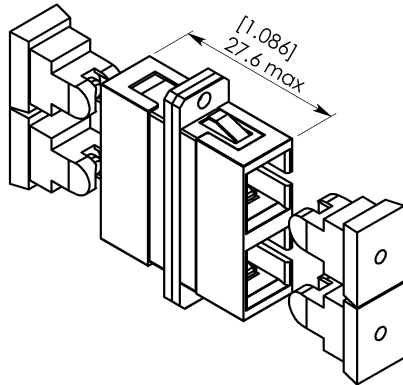

**MULTIMODE DUPLEX ADAPTOR – ZIRCONIA SLEEVE ALIGNEMENT**

 Series  
 SC

 Packaging  
 1

 Issue  
 04-01-2011

 Page  
 1/1

Original dimensions in mm [inch]

**GENERAL**

- Type :** IEC 60874-19 SC type. Push pull latching system  
 Body color : beige
- Mounting :** snap-in (or screw -in) mounting max. Panel thickness 1.6mm
- Alignment sleeve :** Zirconia

**CHARACTERISTICS** (Dependant on fiber or cable construction)

- Material : Plastic moulded** Material in accordance with BELLCORE GR 326 CORE Issue 2, par.3.3.1  
**Clip** Inflammability V1 (UL94)  
 Stainless stell
- Optical :** Attenuation (according to IEC 61300-3-4:Substitution method, 7 type) at 1310nm :  
 0.02 dB Max / 0.01 dB Typ
- Mechanical : Durability** Bellcore 326, 500 cycles  
**Plug Retention** > 68 N
- Environmental : Temperature range (storage/operating)** -40°C to +85°C
- Salt spray :** EIA/TIA -455-16A, 35°C, 168 hr.
- Vibration test :** Bellcore 326, 10 to 50 Hz, 2 hrs./axis
- Proof test :** Bellcore 326, Straight pull : 6.8 Kg load at 0°  
 Side pull : 3.5 Kg load at 90°