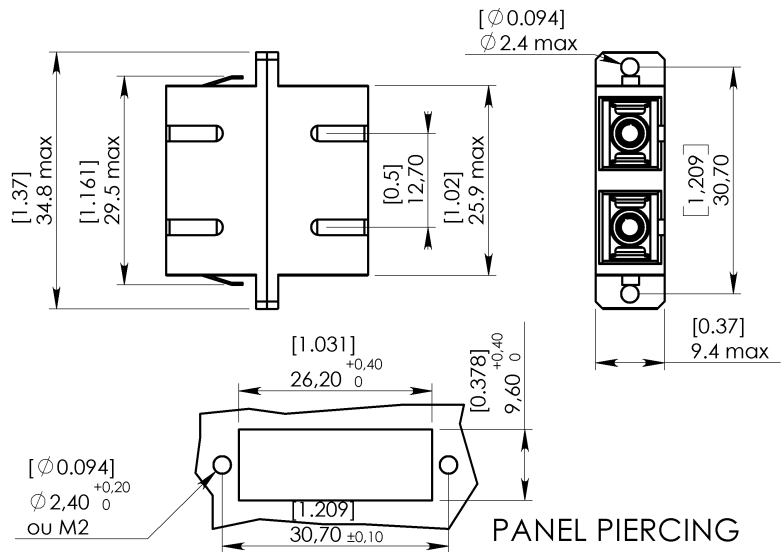

**MULTIMODE DUPLEX ADAPTOR – ZIRCONIA SLEEVE ALIGNEMENT**

 Series  
 SC

 Packaging  
 1

 Issue  
 04-01-2011

 Page  
 1/1

Original dimensions in mm [inch]

**GENERAL**

- Type :** IEC 60874-19 SC type. Push pull latching system  
 Body color : beige
- Mounting :** snap-in (or screw -in) mounting max. Panel thickness 1.6mm
- Alignment sleeve :** Zirconia

**CHARACTERISTICS** (Dependant on fiber or cable construction)

- Material : Plastic moulded** Material in accordance with BELLCORE GR 326 CORE Issue 2, par.3.3.1  
**Clip** Inflammability V1 (UL94)  
 Stainless stell
- Optical :** Attenuation (according to IEC 61300-3-4:Substitution method, 7 type) at 1310nm :  
 0.02 dB Max / 0.01 dB Typ
- Mechanical : Durability** Bellcore 326, 500 cycles  
**Plug Retention** > 68 N
- Environmental : Temperature range (storage/operating)** -40°C to +85°C
- Salt spray :** EIA/TIA -455-16A, 35°C, 168 hr.
- Vibration test :** Bellcore 326, 10 to 50 Hz, 2 hrs./axis
- Proof test :** Bellcore 326, Straight pull : 6.8 Kg load at 0°  
 Side pull : 3.5 Kg load at 90°