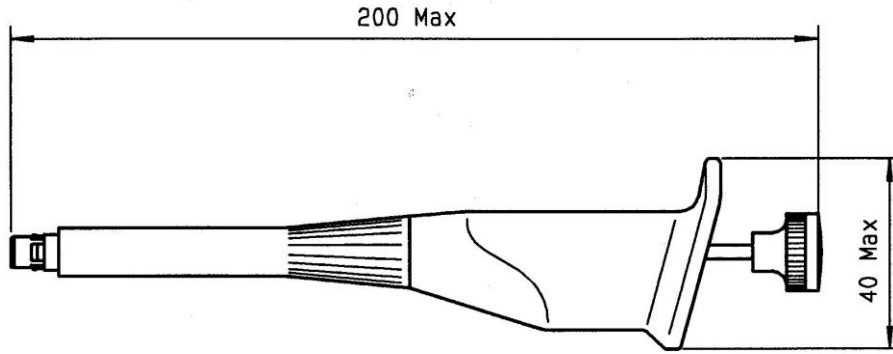

PAGE 1/1	ISSUE 07-19-13	SERIES TOOL	PART NUMBER F780503000
----------	----------------	-------------	-------------------------------

RESIN INJECTOR

Dimension in mm

GENERAL

Function: For precise resin application on LuxCis® contact, EC and BPO connectors.

To be used with: Capillary F780 504 000

User instruction :

X-ON Electronics

Largest Supplier of Electrical and Electronic Components

Click to view similar products for [Fibre Optic Connectors](#) category: