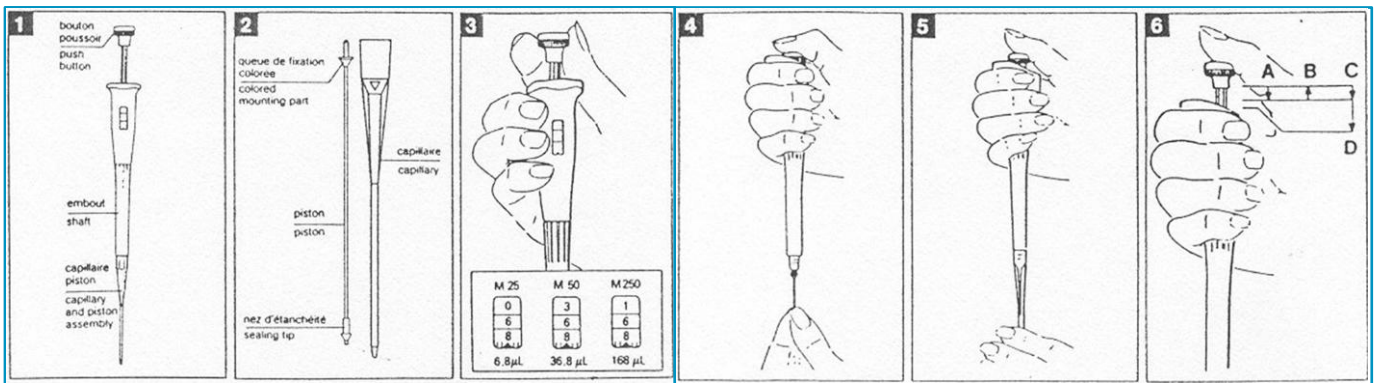

PAGE 1/1	ISSUE 07-19-13	SERIES TOOL	PART NUMBER F780503000
----------	----------------	-------------	-------------------------------

RESIN INJECTOR

Dimension in mm

GENERAL

Function: For precise resin application on LuxCis® contact, EC and BPO connectors.

To be used with: Capillary F780 504 000

User instruction :

X-ON Electronics

Largest Supplier of Electrical and Electronic Components

Click to view similar products for [Fibre Optic Connectors](#) category: