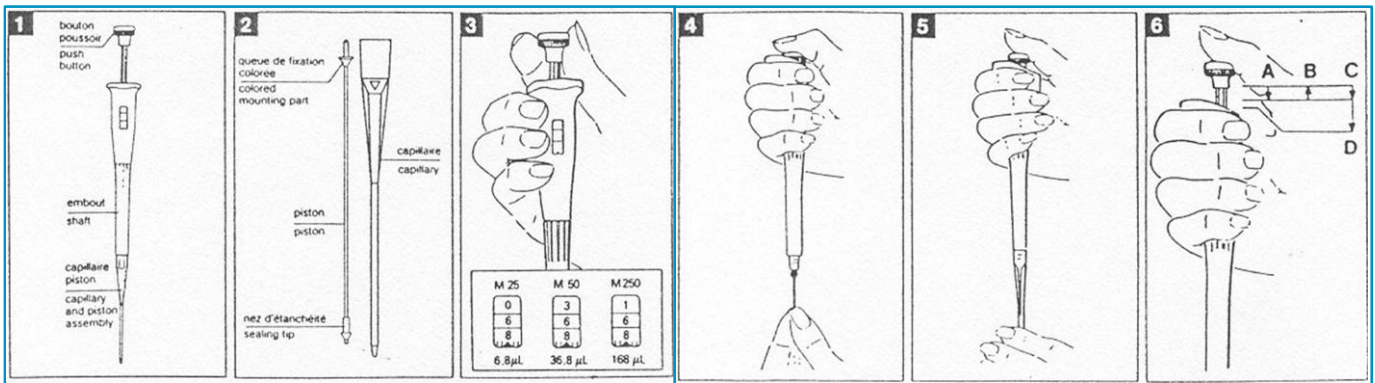

PAGE 1/1	ISSUE 07-19-13	SERIES TOOL	PART NUMBER F780504000
----------	-----------------------	--------------------	-------------------------------

PISTON & CAPILLARY FOR RESIN INJECTOR

GENERAL

Packaging: 100 pistons
 100 capillaries

Function: For precise resin application on LuxCis® contact, EC and BPO connectors.

To be used with: Resin injector F780 503 000

User instruction :

X-ON Electronics

Largest Supplier of Electrical and Electronic Components