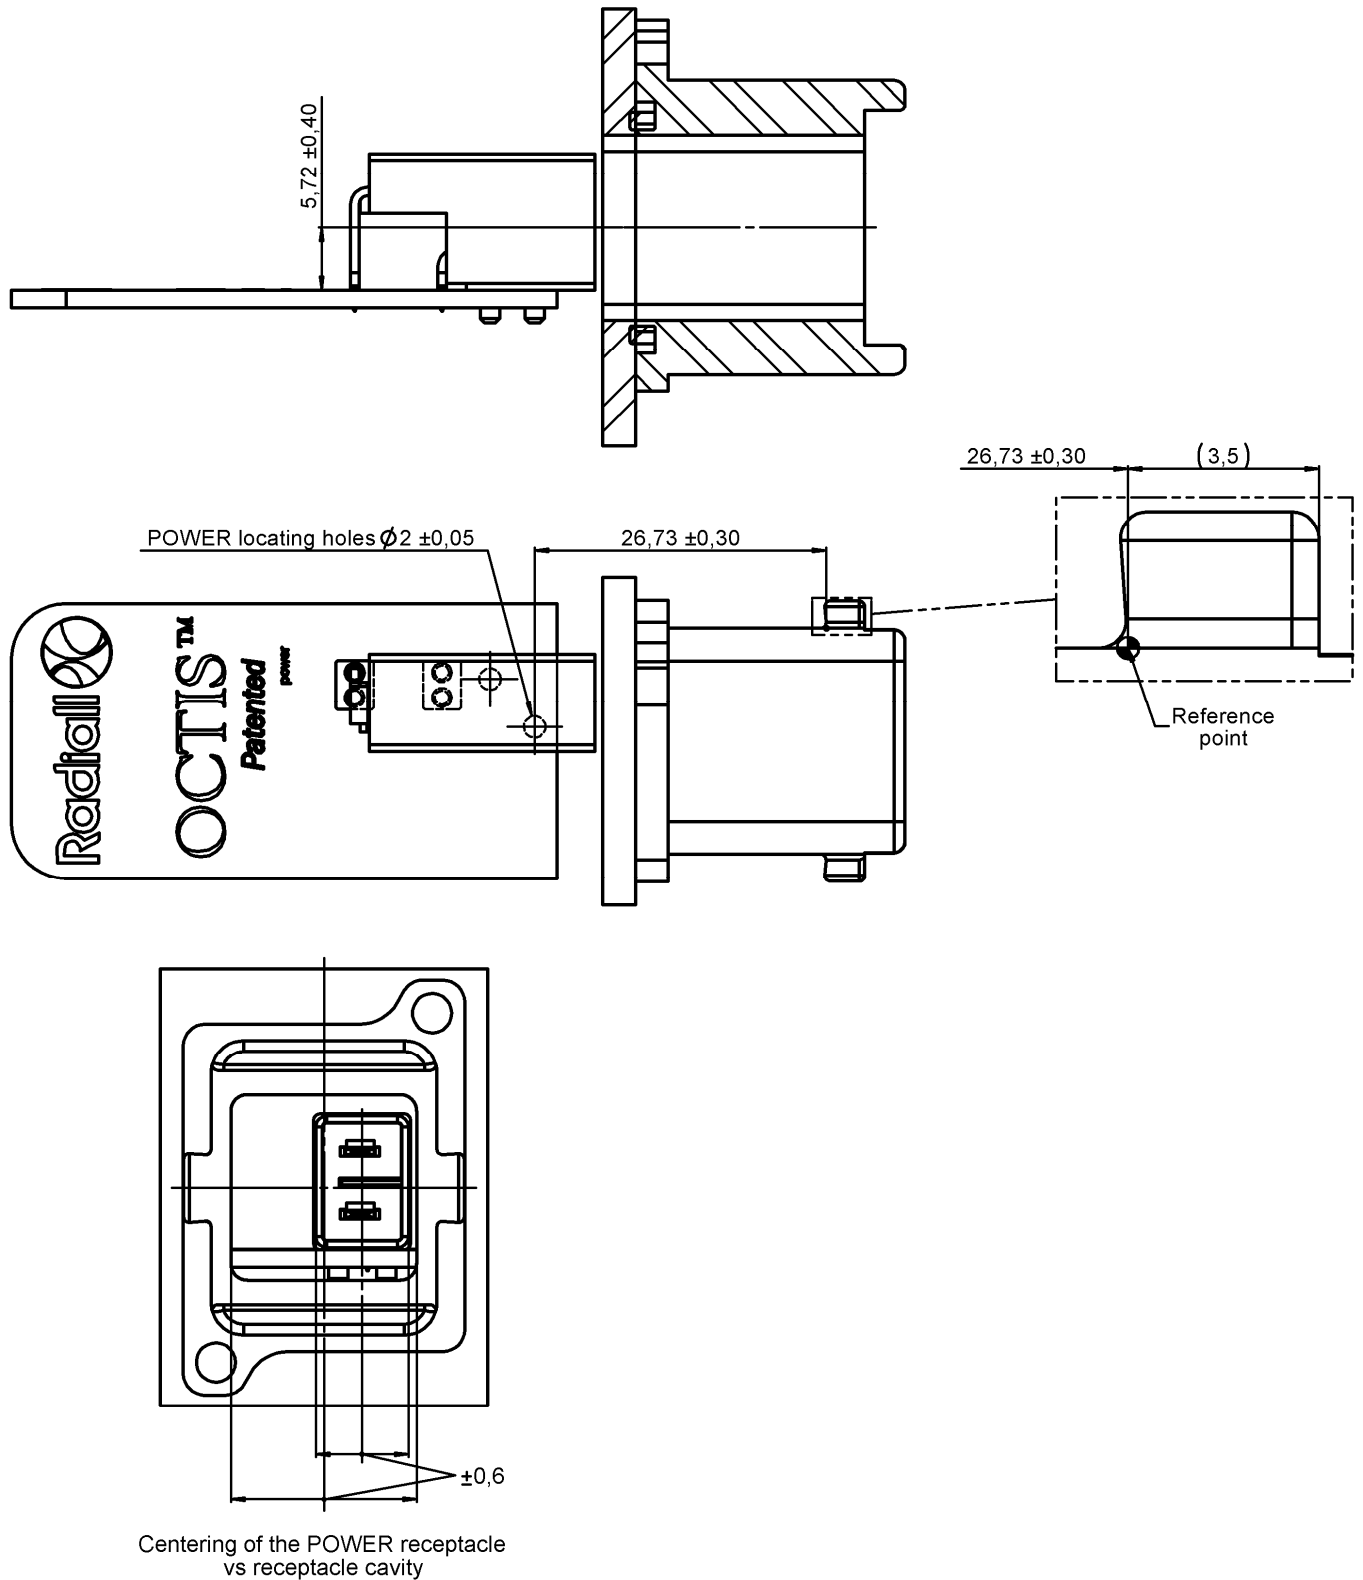

OCTIS Tab Down RJ45 Version

Tab Down

only for positioning illustration

PAGE 6/9	ISSUE 05-03-19A	SERIES OCTIS	PART NUMBER OCTI907500
----------	-----------------	--------------	------------------------

OCTIS Power Version

only for positioning illustration

PAGE 7/9	ISSUE 05-03-19A	SERIES OCTIS	PART NUMBER OCTI907500
----------	------------------------	---------------------	-------------------------------

OCTIS Power 3 & 4 contacts Version