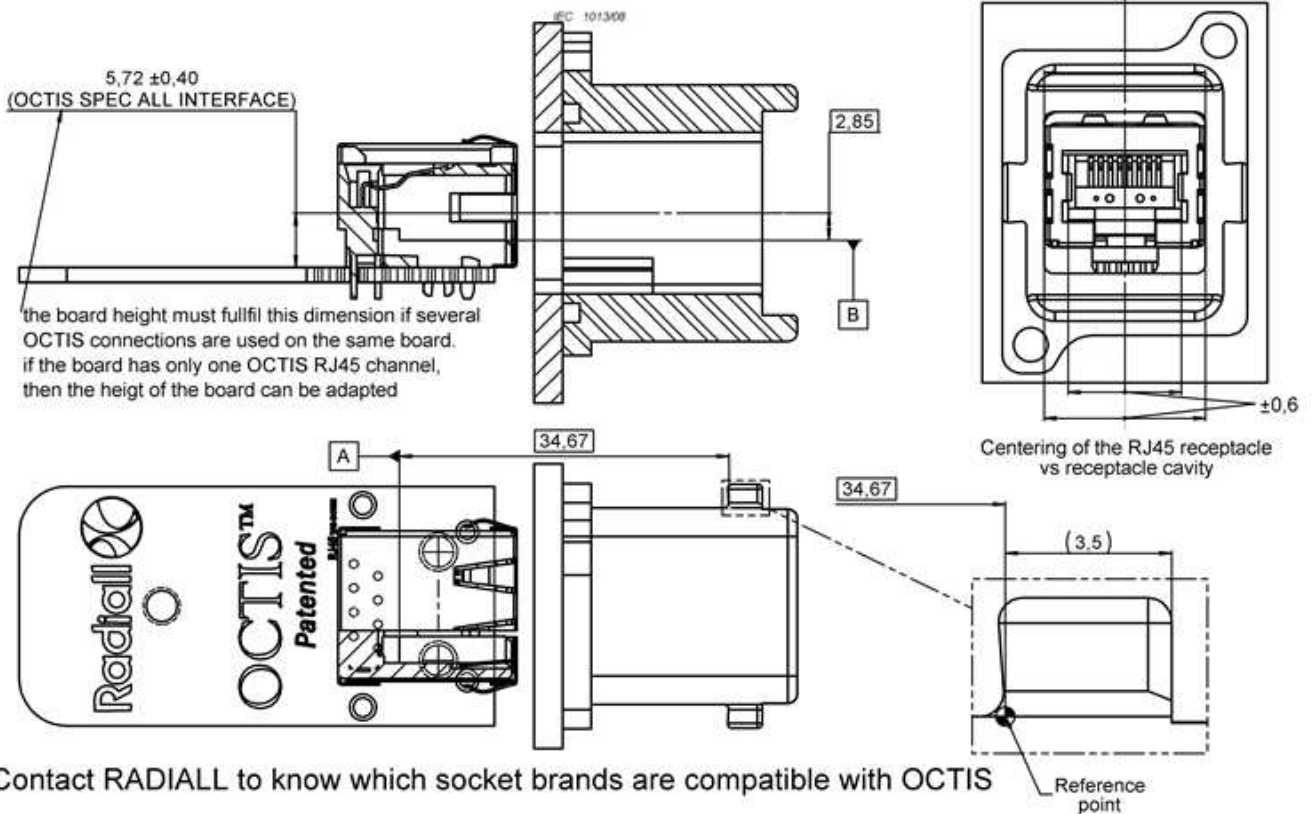

PAGE 5/9	ISSUE 05-03-19A	SERIES OCTIS	PART NUMBER OCTI907500

OCTIS Tab Down RJ45 Version

Tab Down

only for positioning illustration