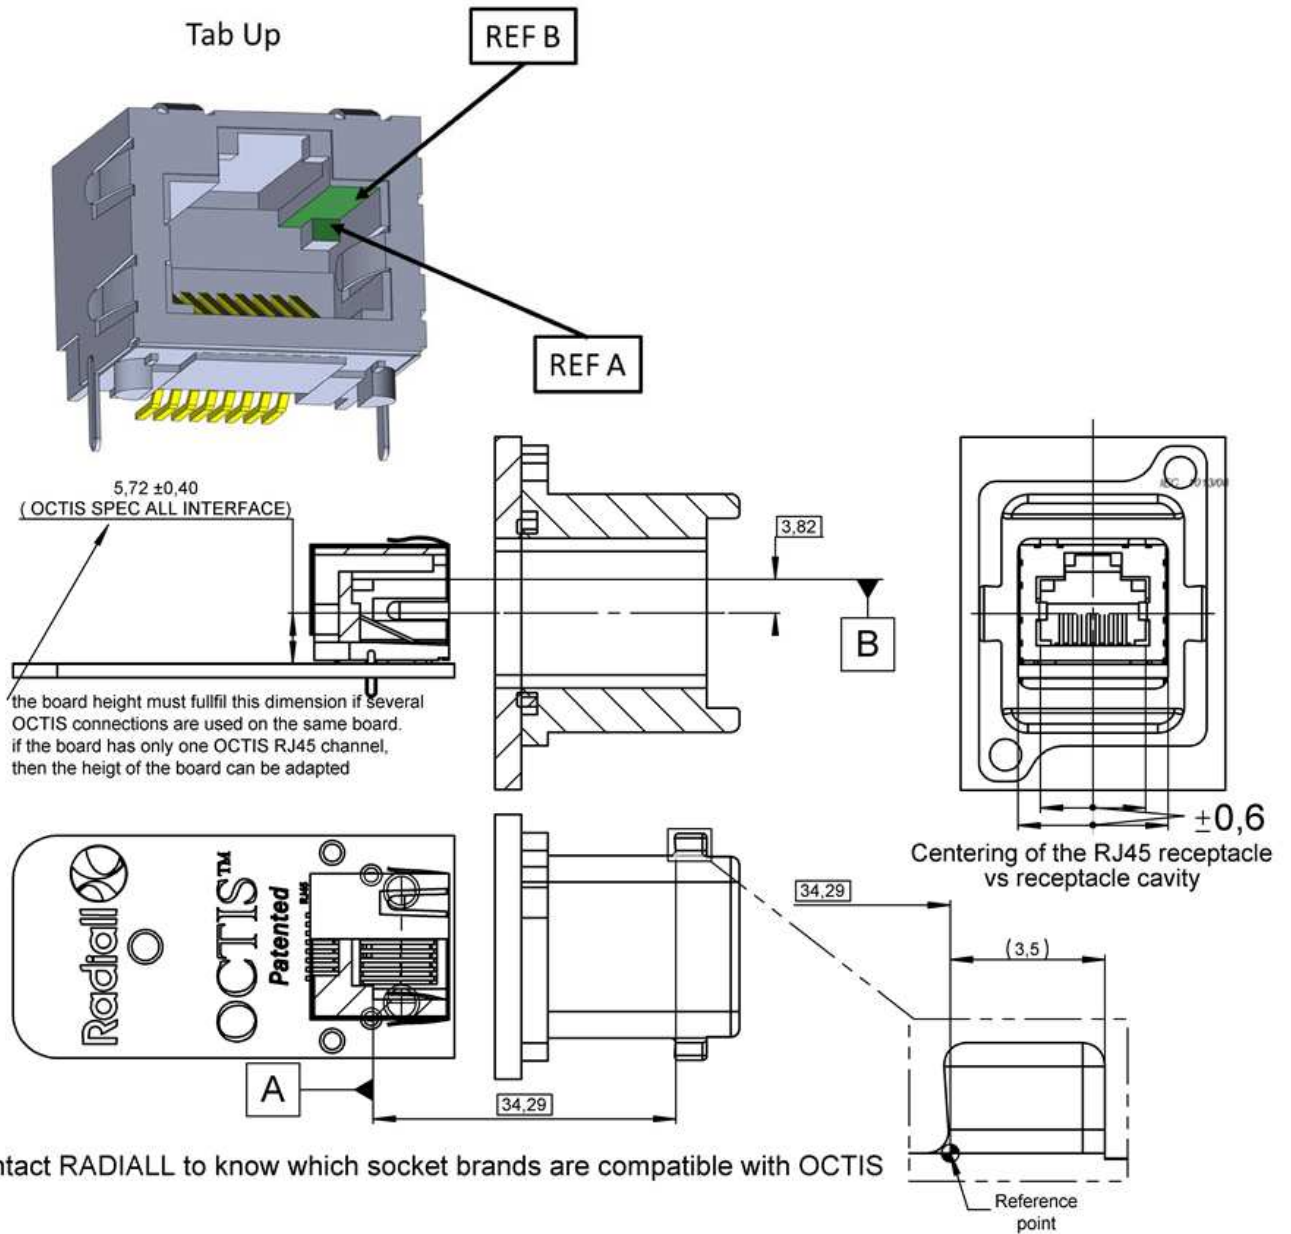

PAGE 4/9	ISSUE 05-03-19A	SERIES OCTIS	PART NUMBER OCTI907500

OCTIS Tab Up RJ45 Version

Contact RADIALL to know which socket brands are compatible with OCTIS

only for positioning illustration