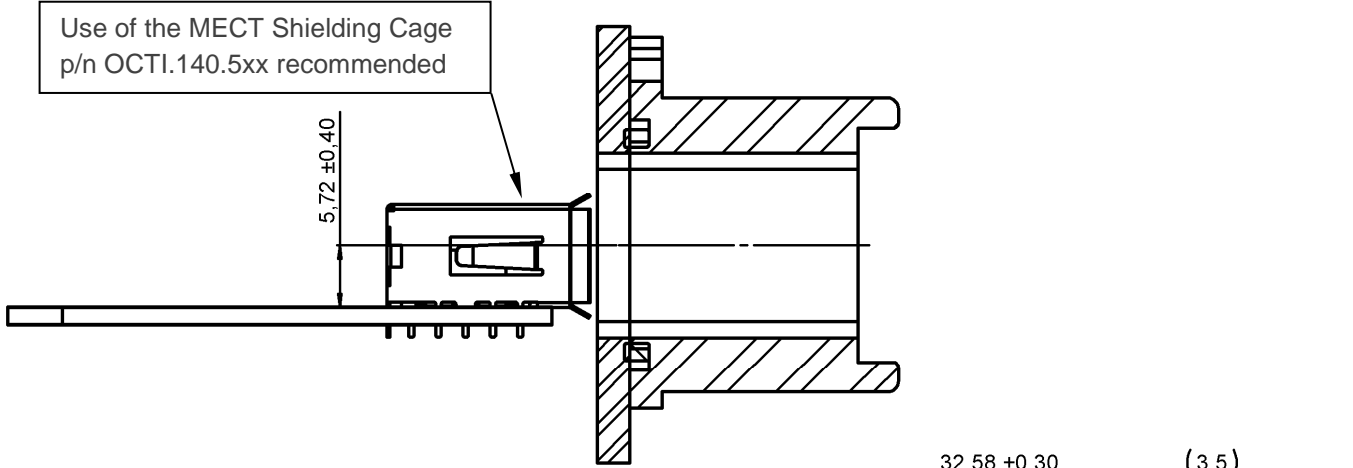

PAGE 3/9	ISSUE 05-03-19A	SERIES OCTIS	PART NUMBER OCTI907500

POSITIONNING AND PATTERN DEFINITION

OCTIS SFP Version

Use of the MECT Shielding Cage
p/n OCTI.140.5xx recommended

Centering of the shielding cage vs receptacle cavity

only for positioning illustration