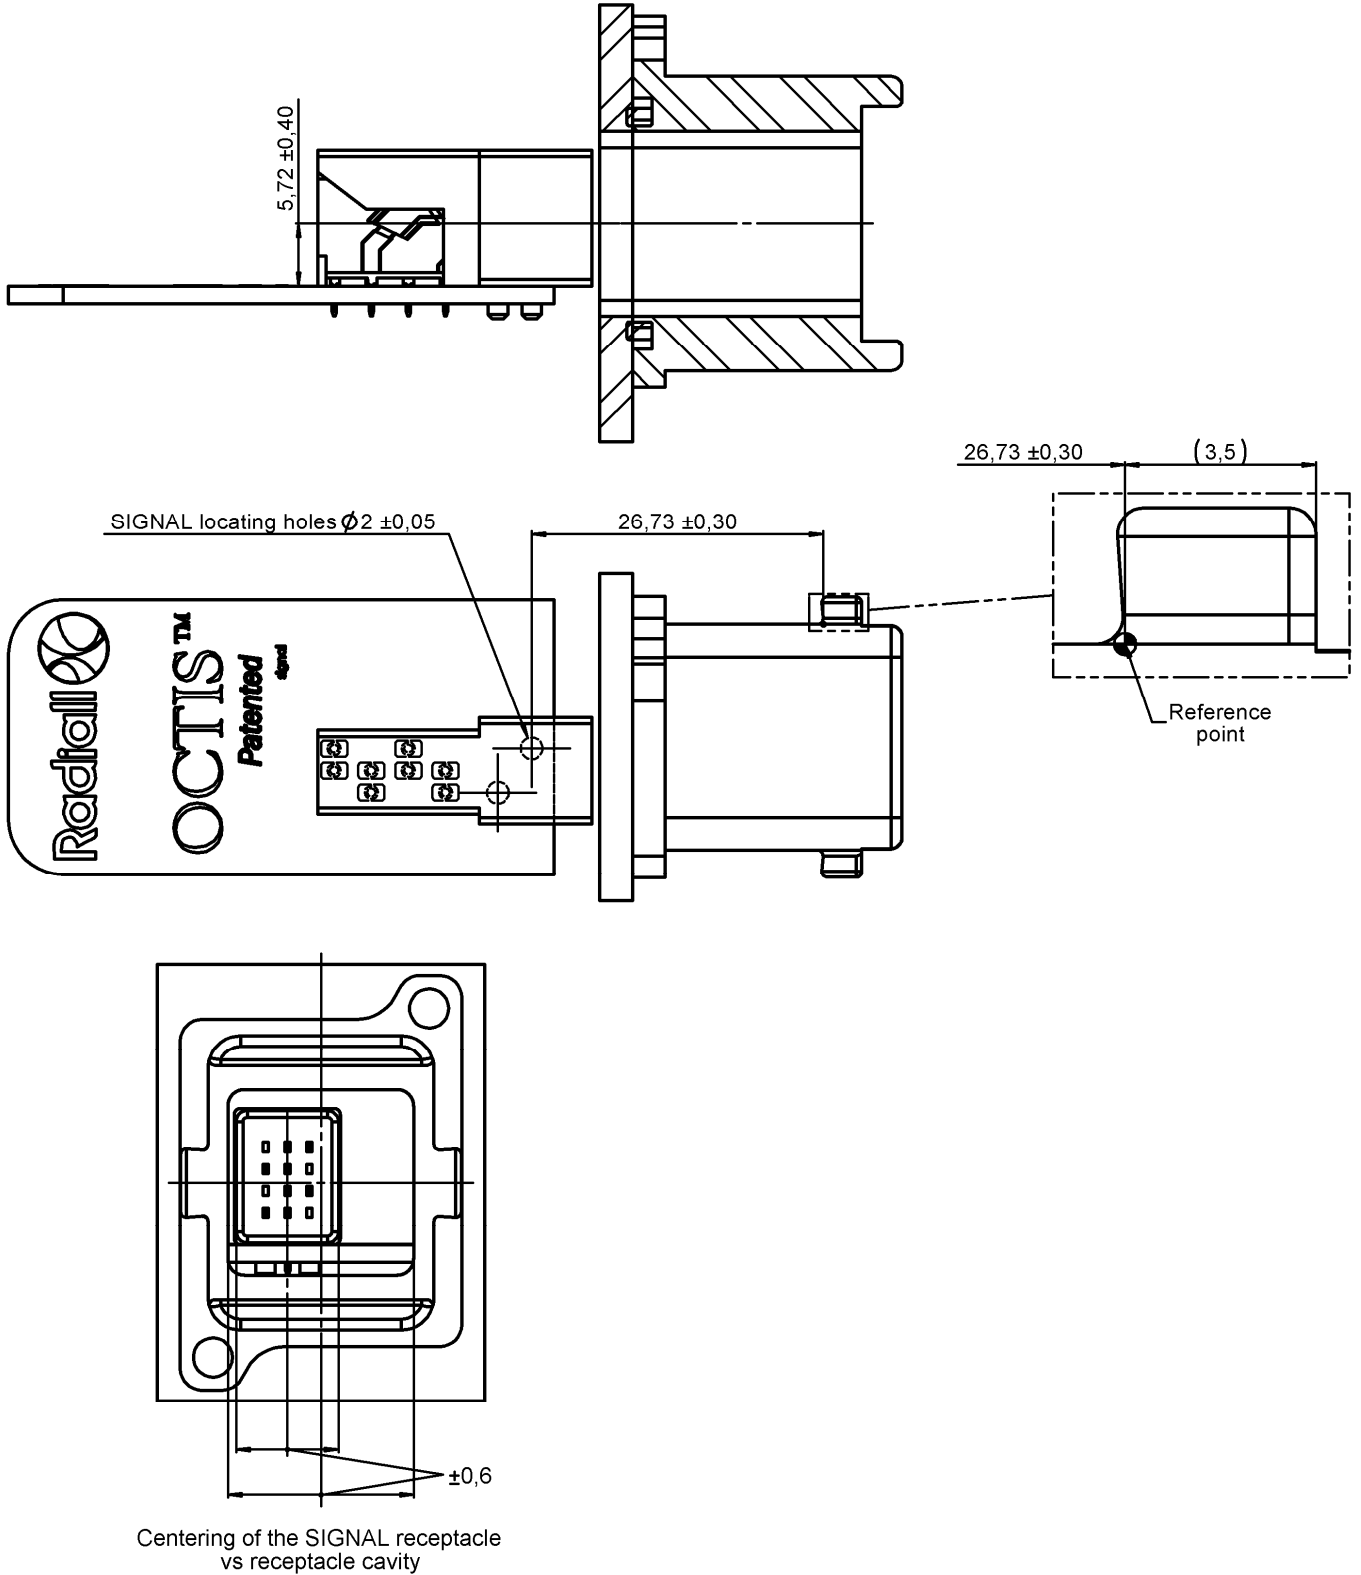

PAGE 8/9	ISSUE 05-03-19A	SERIES OCTIS	PART NUMBER OCTI907500

OCTIS Signal Version

only for positioning illustration