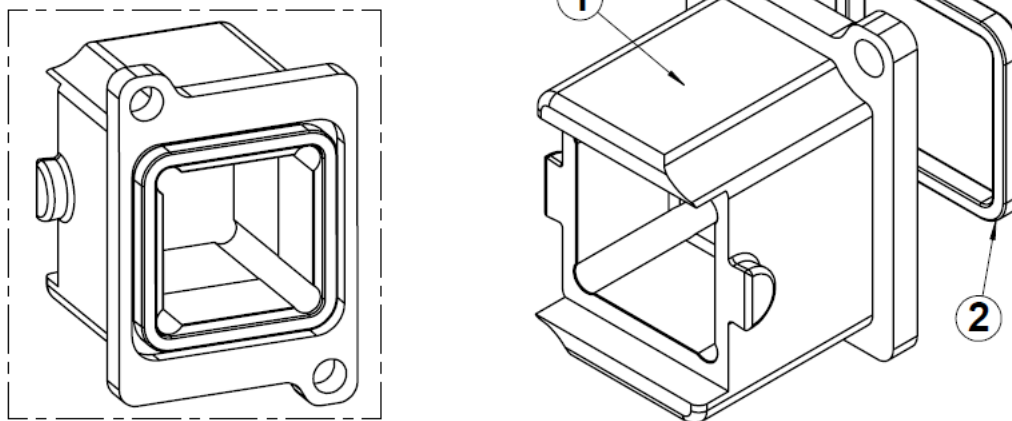

Packing configuration

All dimensions are in mm. Tolerances according ISO 2768 m-H

DESCRIPTION

REP	COMPONENT	MATERIALS	PLATING
1	Screwable Receptacle Body	ALUMINIUM	CHEMICAL PASSIVATION
2	Panel Sealing Gasket	SILICONE	-