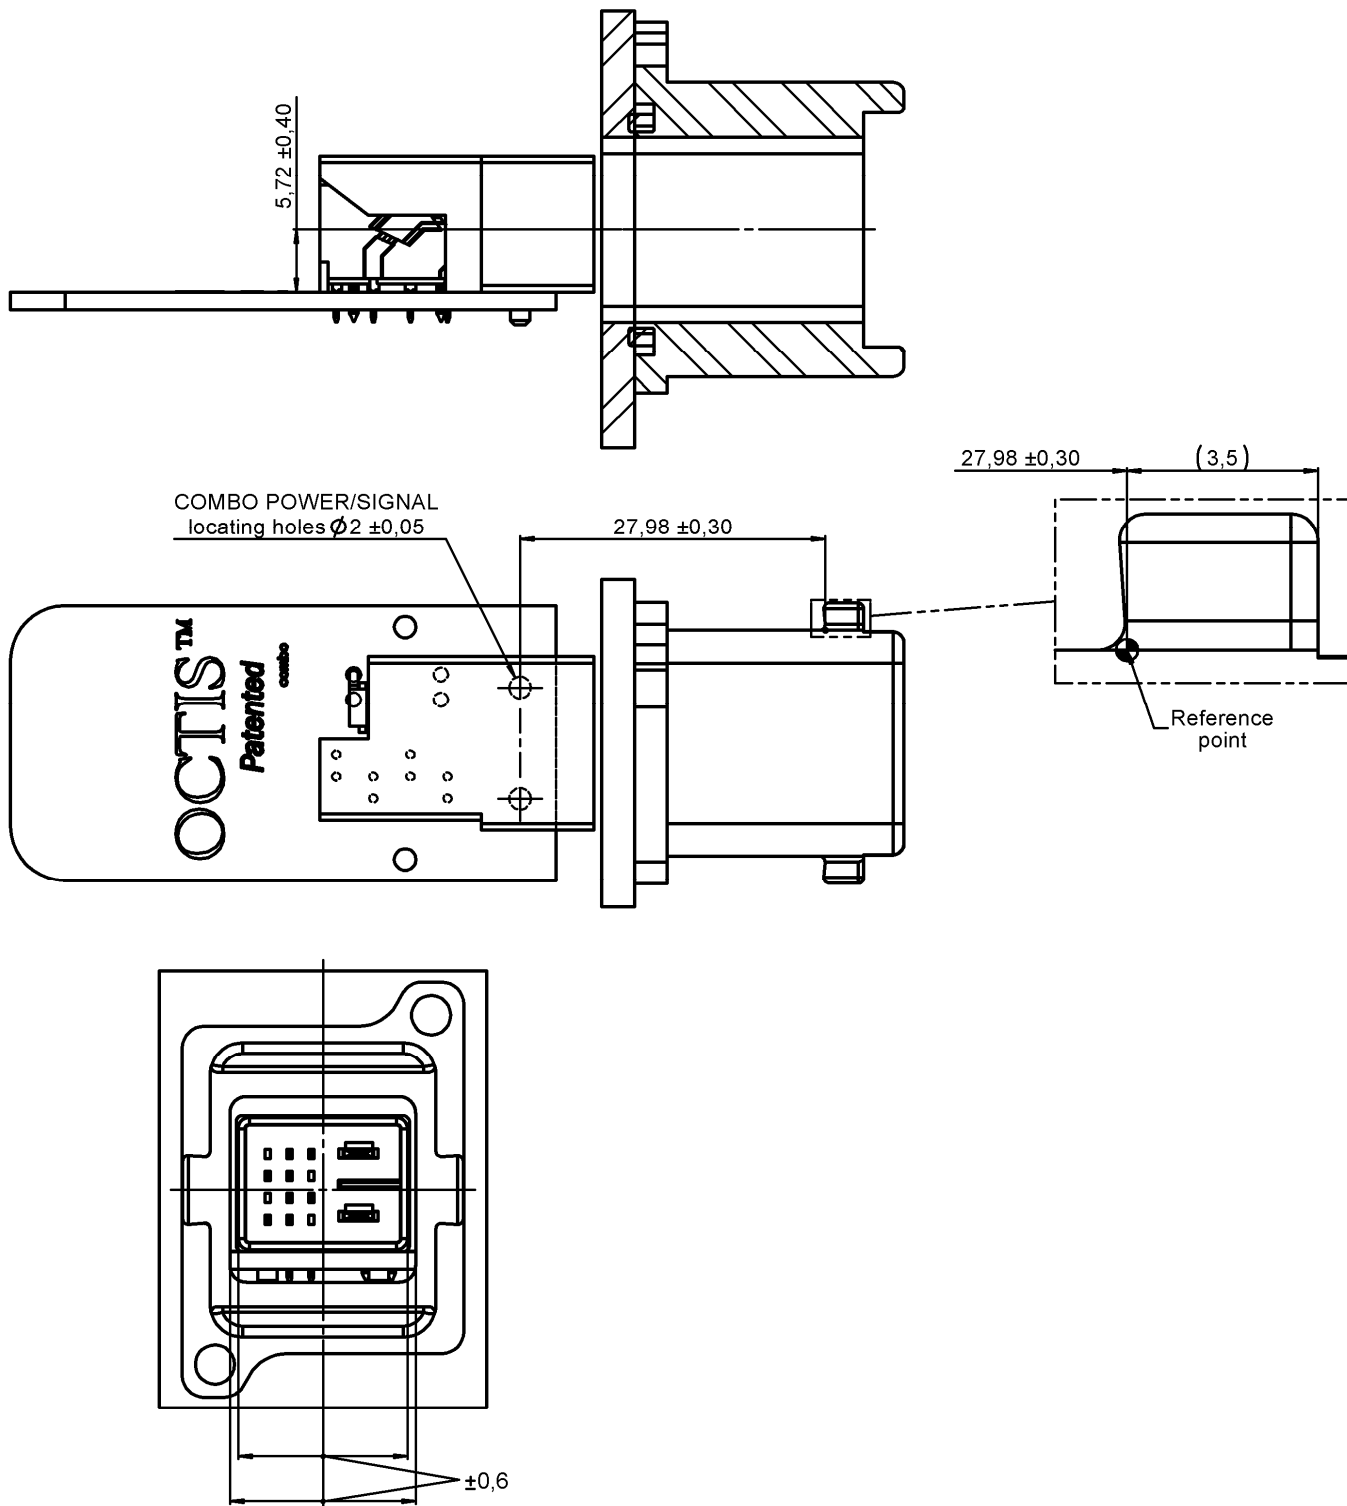

PAGE 9/9	ISSUE 05-03-19A	SERIES OCTIS	PART NUMBER OCTI907500

OCTIS Combo Power/Signal Version

Centering of the COMBO POWER/SIGNAL receptacle vs receptacle cavity

only for positioning illustration