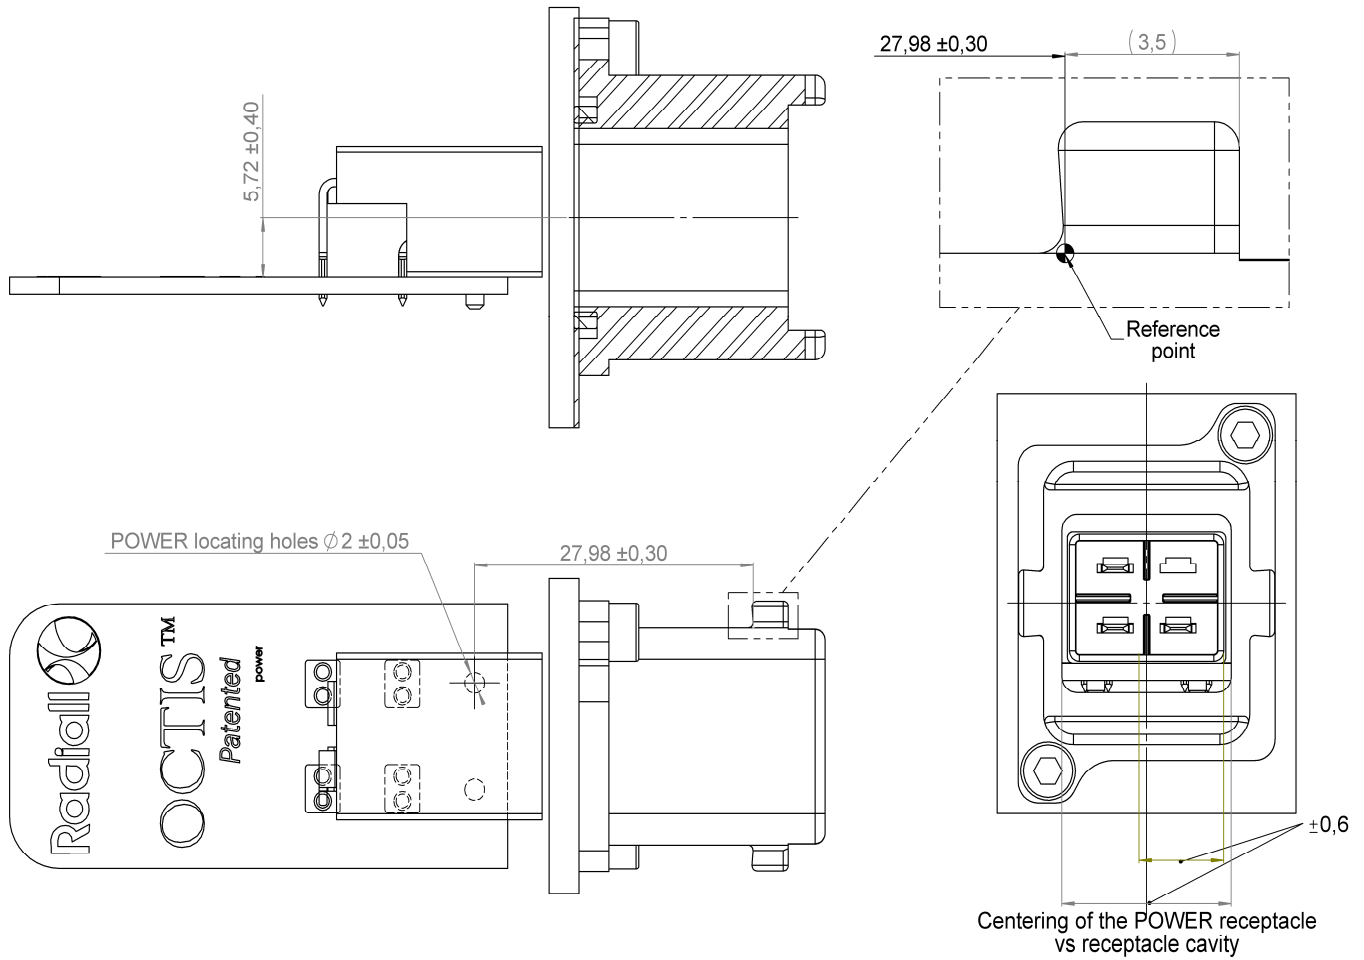

PAGE 7/9	ISSUE 05-03-19A	SERIES OCTIS	PART NUMBER OCTI907500

OCTIS Power 3 & 4 contacts Version