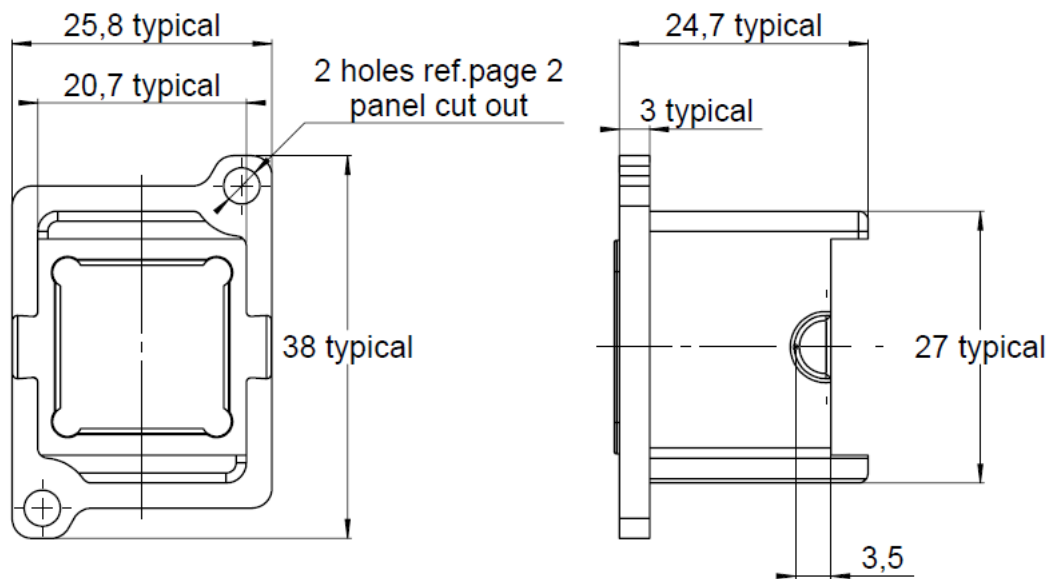

PAGE 1/9	ISSUE 05-03-19A	SERIES OCTIS	PART NUMBER OCTI907500
----------	------------------------	---------------------	-------------------------------

Packing configuration

All dimensions are in mm. Tolerances according ISO 2768 m-H