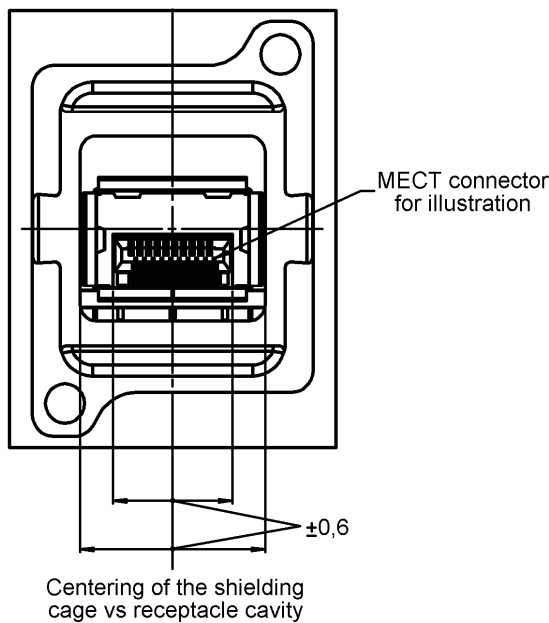

DESCRIPTION

REP	COMPONENT	MATERIALS	PLATING
1	Screwable Receptacle Body	ALUMINIUM	CHEMICAL PASSIVATION
2	Panel Sealing Gasket	SILICONE	-

PAGE 2/9	ISSUE 05-03-19A	SERIES OCTIS	PART NUMBER OCTI907500
----------	-----------------	--------------	------------------------

* When mated with corresponding Radiall OCTIS plug

PANEL CUT OUT

PAGE 3/9	ISSUE 05-03-19A	SERIES OCTIS	PART NUMBER OCTI907500
----------	-----------------	--------------	------------------------

POSITIONNING AND PATTERN DEFINITION

OCTIS SFP Version

Use of the MECT Shielding Cage
p/n OCTI.140.5xx recommended

Centering of the shielding cage vs receptacle cavity

only for positioning illustration

PAGE 4/9	ISSUE 05-03-19A	SERIES OCTIS	PART NUMBER OCTI907500
----------	-----------------	--------------	------------------------