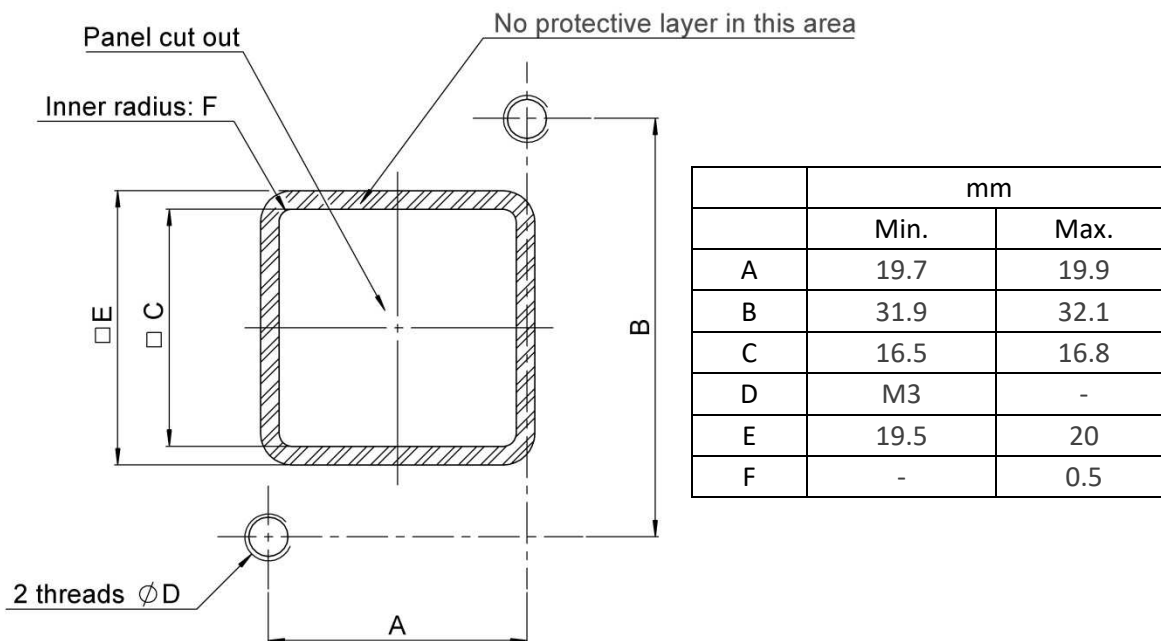

PAGE 2/9	ISSUE 05-03-19A	SERIES OCTIS	PART NUMBER OCTI907500

GENERAL CHARACTERISTICS

Mechanical Mating endurance (cycles) Vibration Weight (g)	IEC 61300-2-2 IEC 61300-2-1	100 - 17.2900
Environmental Protection class Operating temperature (°C) Storage temperature (°C) Salt Mist RoHS Flammability UVB Resist (h)	IEC 60529 IEC 61300-2-22 IEC 61300-2-22 IEC 61300-2-26 (ISO21207 method B) - UL 94 ASTM G154	IP67 * -40 / +85 -65 / +85 720h * Compliant V0 1000
Others: Equipment interface Packaging	- -	For use with OCTIS™ plug or receptacle cap Trays in card board box 24 pcs by tray

* When mated with corresponding Radiall OCTIS plug

PANEL CUT OUT