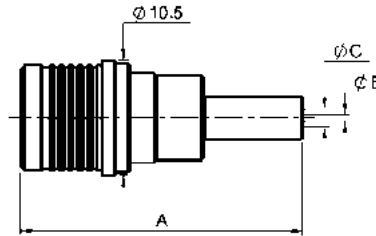

STRAIGHT PLUGS FULL CRIMP TYPE FOR FLEXIBLE CABLES

cable	part number	dimension			captive center contact	assembly	finish
		A	B	C			
2.6 / 50 S	R123 071 000	25.5	0.6	1.61	yes	M01	BBR
2.6 / 50 D	R123 072 000	25.5	0.6	1.61	yes	M01	BBR
5 / 50 S	R123 075 000	28.5	1.05	3.11	yes	M01	BBR
5 / 50 D	R123 076 000	28.5	1.05	3.11	yes	M01	BBR

STRAIGHT PLUGS SOLDER TYPE FOR SEMI-RIGID CABLES

cable	part number	dimensions		captive center contact	assembly	finish
		A	B			
.085"	R123 054 000	2.275	0.6	yes	M05	BBR
.141"	R123 055 000	3.675	1	yes	M05	BBR

RIGHT ANGLE PLUGS CRIMP TYPE FOR FLEXIBLE CABLES

A right angle plug for 5.7 mm dia. cable is also available, please consult us.

cable	part number	dimensions		captive center contact	assembly	finish
		A	B			
2.6 / 50 S	R123 172 000	19.7	1.61	yes	M02	BBR
2.6 / 50 D	R123 174 000	19.7	1.61	yes	M02	BBR
5 / 50 S	R123 175 000	22.7	3.1	yes	M02	BBR
5 / 50 D	R123 176 000	22.7	3.1	yes	M02	BBR

STRAIGHT BULKHEAD JACKS FULL CRIMP TYPE FOR FLEXIBLE CABLES

cable	part number	dimensions			captive center contact	assembly	cut out	finish
		A	B	C				
2.6 / 50 S	R123 312 000	11	0.6	1.61	yes	M01	P02	BBR
2.6 / 50 D	R123 313 000	11	0.6	1.61	yes	M01	P02	BBR
5 / 50 S	R123 314 000	14	1.05	3.11	yes	M01	P02	BBR
5 / 50 D	R123 315 000	14	1.05	3.11	yes	M01	P02	BBR