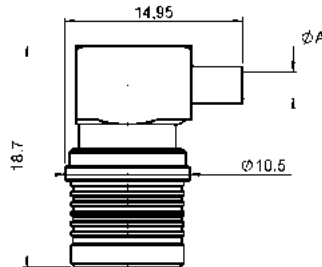

STRAIGHT PLUGS SOLDER TYPE FOR SEMI-RIGID CABLES

cable	part number	dimensions		captive center contact	assembly	finish
		A	B			
.085"	R123 054 000	2.275	0.6	yes	M05	BBR
.141"	R123 055 000	3.675	1	yes	M05	BBR

RIGHT ANGLE PLUGS CRIMP TYPE FOR FLEXIBLE CABLES

A right angle plug for 5.7 mm dia. cable is also available, please consult us.

cable	part number	dimensions		captive center contact	assembly	finish
		A	B			
2.6 / 50 S	R123 172 000	19.7	1.61	yes	M02	BBR
2.6 / 50 D	R123 174 000	19.7	1.61	yes	M02	BBR
5 / 50 S	R123 175 000	22.7	3.1	yes	M02	BBR
5 / 50 D	R123 176 000	22.7	3.1	yes	M02	BBR

Packaging: 100 pcs. For unit packaging, add "W" after the P/N.

RIGHT ANGLE PLUGS SOLDER TYPE FOR SEMI-RIGID CABLES

cable	part number	captive center contact	dimension A	assembly	finish
.085"	R123 153 000	yes	2.25	M03	BBR
.085"	R123 153 003	yes	2.25	M03	Gold
.141"	R123 154 000	yes	3.7	M03	BBR
.141"	R123 154 003	yes	3.7	M03	Gold

STRAIGHT BULKHEAD JACKS FULL CRIMP TYPE FOR FLEXIBLE CABLES

cable	part number	dimensions			captive center contact	assembly	cut out	finish
		A	B	C				
2.6 / 50 S	R123 312 000	11	0.6	1.61	yes	M01	P02	BBR
2.6 / 50 D	R123 313 000	11	0.6	1.61	yes	M01	P02	BBR
5 / 50 S	R123 314 000	14	1.05	3.11	yes	M01	P02	BBR
5 / 50 D	R123 315 000	14	1.05	3.11	yes	M01	P02	BBR