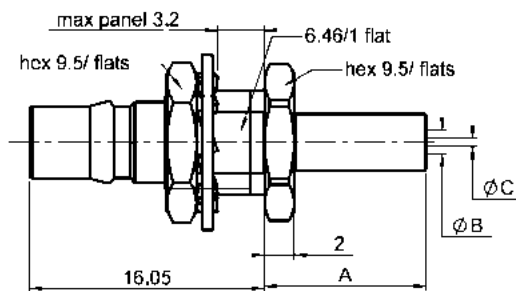

RIGHT ANGLE PLUGS CRIMP TYPE FOR FLEXIBLE CABLES

A right angle plug for 5.7 mm dia. cable is also available, please consult us.

cable	part number	dimensions		captive center contact	assembly	finish
		A	B			
2.6 / 50 S	R123 172 000	19.7	1.61	yes	M02	BBR
2.6 / 50 D	R123 174 000	19.7	1.61	yes	M02	BBR
5 / 50 S	R123 175 000	22.7	3.1	yes	M02	BBR
5 / 50 D	R123 176 000	22.7	3.1	yes	M02	BBR

Packaging: 100 pcs. For unit packaging, add "W" after the P/N.

RIGHT ANGLE PLUGS SOLDER TYPE FOR SEMI-RIGID CABLES

cable	part number	captive center contact	dimension A	assembly	finish
.085"	R123 153 000	yes	2.25	M03	BBR
.085"	R123 153 003	yes	2.25	M03	Gold
.141"	R123 154 000	yes	3.7	M03	BBR
.141"	R123 154 003	yes	3.7	M03	Gold

STRAIGHT BULKHEAD JACKS FULL CRIMP TYPE FOR FLEXIBLE CABLES

cable	part number	dimensions			captive center contact	assembly	cut out	finish
		A	B	C				
2.6 / 50 S	R123 312 000	11	0.6	1.61	yes	M01	P02	BBR
2.6 / 50 D	R123 313 000	11	0.6	1.61	yes	M01	P02	BBR
5 / 50 S	R123 314 000	14	1.05	3.11	yes	M01	P02	BBR
5 / 50 D	R123 315 000	14	1.05	3.11	yes	M01	P02	BBR