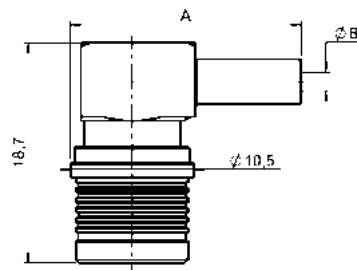

STRAIGHT PLUGS FULL CRIMP TYPE FOR FLEXIBLE CABLES

cable	part number	dimension			captive center contact	assembly	finish
		A	B	C			
2.6 / 50 S	R123 071 000	25.5	0.6	1.61	yes	M01	BBR
2.6 / 50 D	R123 072 000	25.5	0.6	1.61	yes	M01	BBR
5 / 50 S	R123 075 000	28.5	1.05	3.11	yes	M01	BBR
5 / 50 D	R123 076 000	28.5	1.05	3.11	yes	M01	BBR

STRAIGHT PLUGS SOLDER TYPE FOR SEMI-RIGID CABLES

cable	part number	dimensions		captive center contact	assembly	finish
		A	B			
.085"	R123 054 000	2.275	0.6	yes	M05	BBR
.141"	R123 055 000	3.675	1	yes	M05	BBR

RIGHT ANGLE PLUGS CRIMP TYPE FOR FLEXIBLE CABLES

A right angle plug for 5.7 mm dia. cable is also available, please consult us.

cable	part number	dimensions		captive center contact	assembly	finish
		A	B			
2.6 / 50 S	R123 172 000	19.7	1.61	yes	M02	BBR
2.6 / 50 D	R123 174 000	19.7	1.61	yes	M02	BBR
5 / 50 S	R123 175 000	22.7	3.1	yes	M02	BBR
5 / 50 D	R123 176 000	22.7	3.1	yes	M02	BBR

STRAIGHT BULKHEAD JACKS FULL CRIMP TYPE FOR FLEXIBLE CABLES

cable	part number	dimensions			captive center contact	assembly	cut out	finish
		A	B	C				
2.6 / 50 S	R123 312 000	11	0.6	1.61	yes	M01	P02	BBR
2.6 / 50 D	R123 313 000	11	0.6	1.61	yes	M01	P02	BBR
5 / 50 S	R123 314 000	14	1.05	3.11	yes	M01	P02	BBR
5 / 50 D	R123 315 000	14	1.05	3.11	yes	M01	P02	BBR