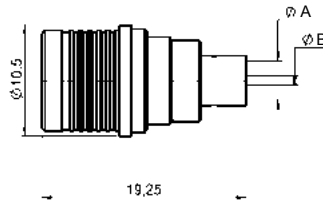

STRAIGHT PLUGS FULL CRIMP TYPE FOR FLEXIBLE CABLES

cable	part number	dimension			captive center contact	assembly	finish
		A	B	C			
2.6 / 50 S	R123 071 000	25.5	0.6	1.61	yes	M01	BBR
2.6 / 50 D	R123 072 000	25.5	0.6	1.61	yes	M01	BBR
5 / 50 S	R123 075 000	28.5	1.05	3.11	yes	M01	BBR
5 / 50 D	R123 076 000	28.5	1.05	3.11	yes	M01	BBR

STRAIGHT PLUGS SOLDER TYPE FOR SEMI-RIGID CABLES

cable	part number	dimensions		captive center contact	assembly	finish
		A	B			
.085"	R123 054 000	2.275	0.6	yes	M05	BBR
.141"	R123 055 000	3.675	1	yes	M05	BBR

RIGHT ANGLE PLUGS CRIMP TYPE FOR FLEXIBLE CABLES

A right angle plug for 5.7 mm dia. cable is also available, please consult us.

cable	part number	dimensions		captive center contact	assembly	finish
		A	B			
2.6 / 50 S	R123 172 000	19.7	1.61	yes	M02	BBR
2.6 / 50 D	R123 174 000	19.7	1.61	yes	M02	BBR
5 / 50 S	R123 175 000	22.7	3.1	yes	M02	BBR
5 / 50 D	R123 176 000	22.7	3.1	yes	M02	BBR

STRAIGHT BULKHEAD JACKS FULL CRIMP TYPE FOR FLEXIBLE CABLES

cable	part number	dimensions			captive center contact	assembly	cut out	finish
		A	B	C				
2.6 / 50 S	R123 312 000	11	0.6	1.61	yes	M01	P02	BBR
2.6 / 50 D	R123 313 000	11	0.6	1.61	yes	M01	P02	BBR
5 / 50 S	R123 314 000	14	1.05	3.11	yes	M01	P02	BBR
5 / 50 D	R123 315 000	14	1.05	3.11	yes	M01	P02	BBR