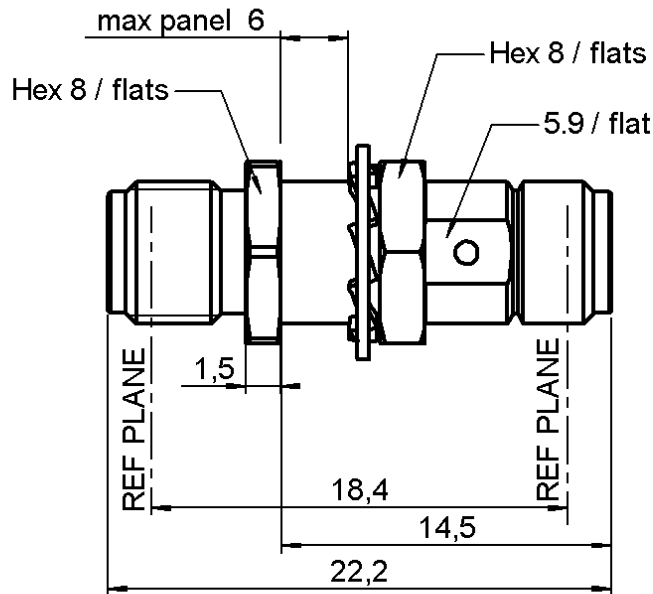

FEMALE-FEMALE BULKHEAD ADAPTOR

R125.720.001

Series : SMA

PANEL CUT OUT

mm		
	Maxi	mini
A	6.5	6.4
B	6.1	6

Scale : 1/1

All dimensions are in mm.

COMPONENTS	MATERIALS	PLATINGS (µm)
BODY	STAINLESS STEEL	PASSIVATED .
CENTER CONTACT	BERYLLIUM COPPER	GOLD 1.3 OVER NICKEL 2
OUTER CONTACT	-	-
INSULATOR	PTFE	-
GASKET	-	-
OTHERS PARTS	BRASS	NICKEL 2
-	-	-
-	-	-

Issue : 0305 C

In the effort to improve our products, we reserve the right to make changes judged to be necessary.

FEMALE-FEMALE BULKHEAD ADAPTOR

R125.720.001

Series : SMA

PACKAGING

SPECIFICATION

Standard	Unit	Other
100	'W' option	Contact us

Operating temperature	-65/+165 °C
Hermetic seal	NA Atm.cm3/s
Panel leakage	NA

OTHERS CHARACTERISTICS

Assembly instruction

Others :

MECHANICAL CHARACTERISTICS

Center contact retention	
Axial force – Mating end	27 N mini
Axial force – Opposite end	27 N mini
Torque	2.8 N.cm mini
Recommended torque	
Mating	NA N.cm
Panel nut	NA N.cm
Mating life	500 Cycles mini
Weight	3.838 g