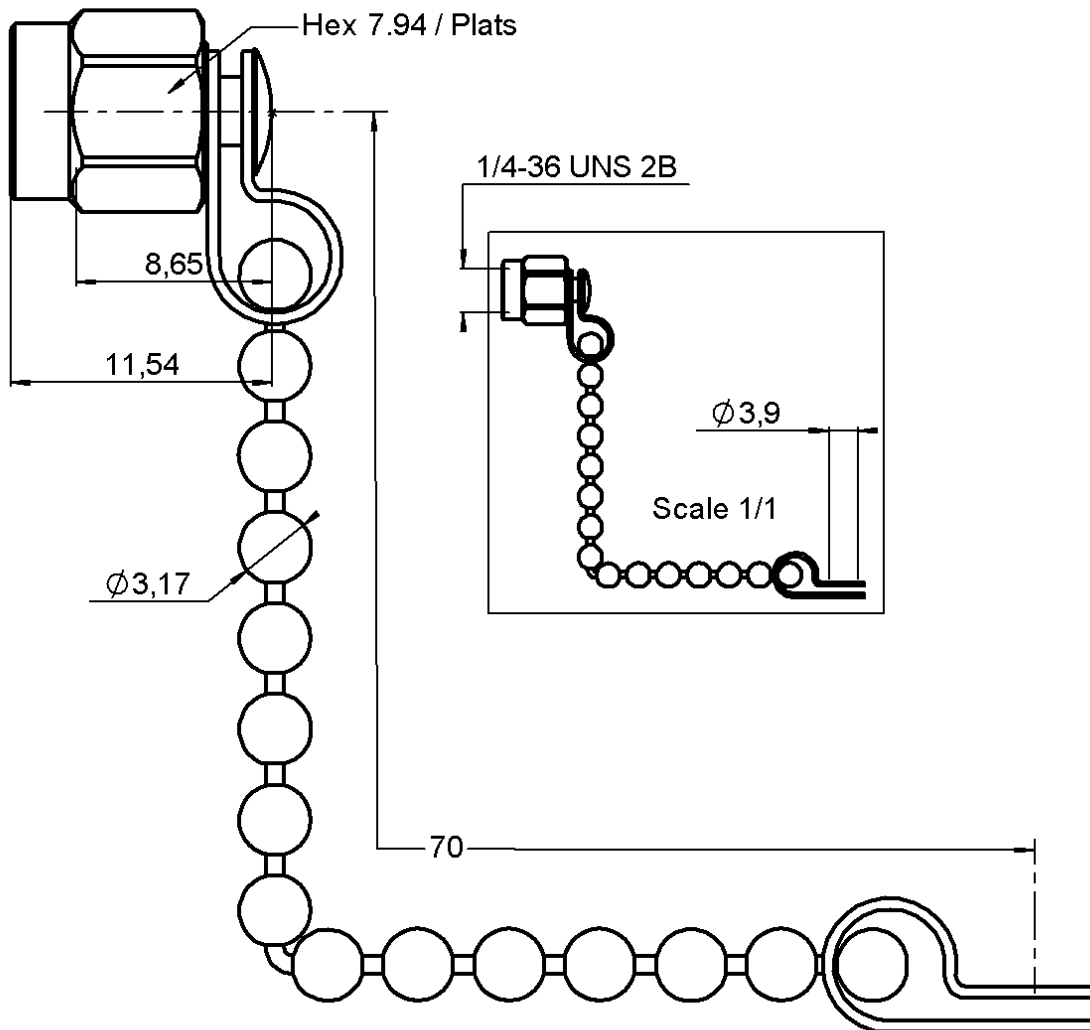

**MALE PROTECTIVE CAP
WITH CHAIN**

R125.812.001

Series : SMA

All dimensions are in mm.

COMPONENTS	MATERIALS	PLATINGS (µm)
BODY	STAINLESS STEEL	PASSIVATED .
CENTER CONTACT	-	-
OUTER CONTACT	-	-
INSULATOR	-	-
GASKET	SILICONE RUBBER	-
OTHERS PARTS	STAINLESS STEEL	PASSIVATED .
-	-	-
-	-	-

Issue : 0311 A

In the effort to improve our products, we reserve the right to make changes judged to be necessary.

**MALE PROTECTIVE CAP
WITH CHAIN**

R125.812.001

Series : SMA

PACKAGING

SPECIFICATION

Standard	Unit	Other
100	'W' option	Contact us

Operating temperature	-65/+165	$^{\circ}$ C
Hermetic seal	NA	Atm.cm3/s
Panel leakage	NA	

OTHERS CHARACTERISTICS

Assembly instruction NA

Others :
-

MECHANICAL CHARACTERISTICS

Center contact retention			
Axial force – Mating end	NA	N	mini
Axial force – Opposite end	NA	N	mini
Torque	NA	N.cm	mini
Recommended torque			
Mating	100	N.cm	
Panel nut	NA	N.cm	
Mating life	500	Cycles	mini
Weight	3.910	g	