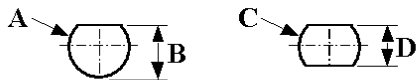

FEMALE-FEMALE BULKHEAD ADAPTOR
INSULATED BULKHEAD

R141.723.161

Series : **BNC-COM**

PANEL CUT OUT

	mm			mm	
	Maxi	mini		Maxi	mini
A	12.8	12.7	C	12.8	12.7
B	12.1	12	D	10.9	10.8

All dimensions are in mm.

COMPONENTS	MATERIALS	PLATINGS (µm)
BODY	BRASS	NICKEL 2
CENTER CONTACT	BRASS	GOLD 0.2 OVER NICKEL 2
OUTER CONTACT	-	-
INSULATOR	POLYAMID 6/6 (NYLON)	-
GASKET	-	-
OTHERS PARTS	BRASS	NICKEL 2
-	-	-
-	-	-