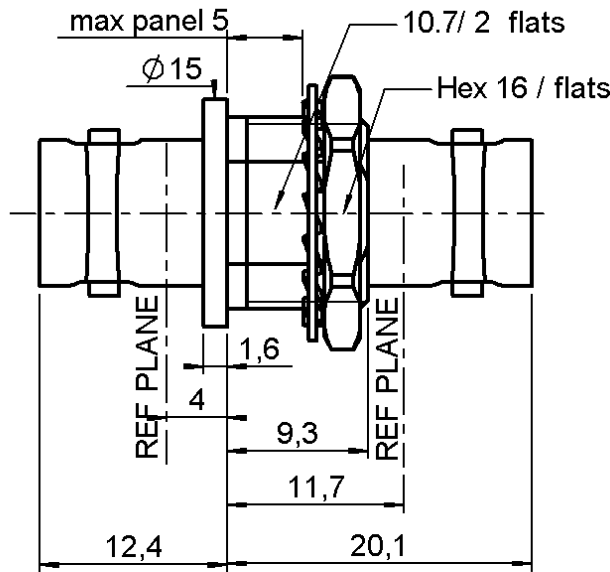

FEMALE-FEMALE BULKHEAD ADAPTOR
INSULATED BULKHEAD

R141.723.161

Series : **BNC-COM**

PANEL CUT OUT

	mm			mm	
	Maxi	mini		Maxi	mini
A	12.8	12.7	C	12.8	12.7
B	12.1	12	D	10.9	10.8

All dimensions are in mm.

COMPONENTS	MATERIALS	PLATINGS (µm)
BODY	BRASS	NICKEL 2
CENTER CONTACT	BRASS	GOLD 0.2 OVER NICKEL 2
OUTER CONTACT	-	-
INSULATOR	POLYAMID 6/6 (NYLON)	-
GASKET	-	-
OTHERS PARTS	BRASS	NICKEL 2
-	-	-
-	-	-

ENVIRONMENTAL

Operating temperature	-35/+70 ° C
Hermetic seal	NA Atm.cm3/s
Panel leakage	NA

OTHERS CHARACTERISTICS

Assembly instruction **NA**

Others :
-

MECHANICAL CHARACTERISTICS

Center contact retention		
Axial force – Mating end	15	N mini
Axial force – Opposite end	15	N mini
Torque	NA	N.cm mini
Recommended torque		
Mating	NA	N.cm
Panel nut	370	N.cm
Mating life	100	Cycles mini
Weight	10.420	g