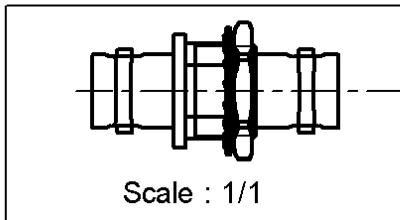

FEMALE-FEMALE BULKHEAD ADAPTOR
INSULATED BULKHEAD

R141.723.161

Series : **BNC-COM**

PANEL CUT OUT

	mm			mm	
	Maxi	mini		Maxi	mini
A	12.8	12.7	C	12.8	12.7
B	12.1	12	D	10.9	10.8

All dimensions are in mm.

COMPONENTS	MATERIALS	PLATINGS (µm)
BODY	BRASS	NICKEL 2
CENTER CONTACT	BRASS	GOLD 0.2 OVER NICKEL 2
OUTER CONTACT	-	-
INSULATOR	POLYAMID 6/6 (NYLON)	-
GASKET	-	-
OTHERS PARTS	BRASS	NICKEL 2
-	-	-
-	-	-