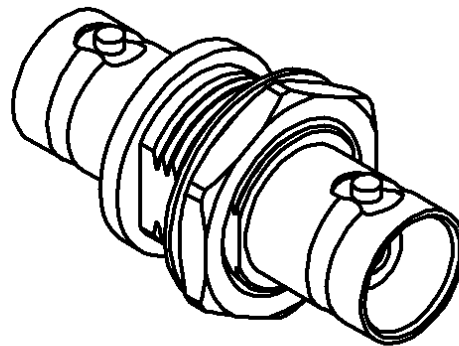

FEMALE-FEMALE BULKHEAD ADAPTOR
INSULATED BULKHEAD

R141.723.161

Series : **BNC-COM**

PANEL CUT OUT

	mm			mm	
	Maxi	mini		Maxi	mini
A	12.8	12.7	C	12.8	12.7
B	12.1	12	D	10.9	10.8

All dimensions are in mm.

COMPONENTS	MATERIALS	PLATINGS (µm)
BODY	BRASS	NICKEL 2
CENTER CONTACT	BRASS	GOLD 0.2 OVER NICKEL 2
OUTER CONTACT	-	-
INSULATOR	POLYAMID 6/6 (NYLON)	-
GASKET	-	-
OTHERS PARTS	BRASS	NICKEL 2
-	-	-
-	-	-

Issue : 0417 B

In the effort to improve our products, we reserve the right to make changes judged to be necessary.

FEMALE-FEMALE BULKHEAD ADAPTOR

R141.723.161

INSULATED BULKHEAD

Series : **BNC-COM**

PACKAGING

ENVIRONMENTAL

Operating temperature	-35/+70 ° C
Hermetic seal	NA Atm.cm3/s
Panel leakage	NA

OTHERS CHARACTERISTICS

Assembly instruction **NA**

Others :
-

MECHANICAL CHARACTERISTICS

Center contact retention		
Axial force – Mating end	15	N mini
Axial force – Opposite end	15	N mini
Torque	NA	N.cm mini
Recommended torque		
Mating	NA	N.cm
Panel nut	370	N.cm
Mating life	100	Cycles mini
Weight	10.420	g