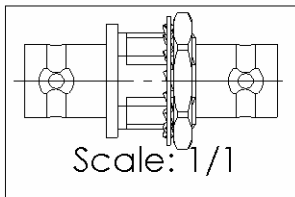

FEMALE-FEMALE BULKHEAD ADAPTOR

R142.720.700

Series : **BNC 75 HDTV**

PANEL CUT OUT

	mm	
	Maxi	mini
A	12.8	12.7
B	10.9	10.8

All dimensions are in mm.

COMPONENTS	MATERIALS	PLATING (μ m)
BODY	BRASS	BBR2
CENTER CONTACT	BERYLLIUM COPPER	NPGR
OUTER CONTACT		-
INSULATOR	PTFE	
GASKET		
OTHERS PARTS	BRASS	BBR2
-	-	-
-	-	-