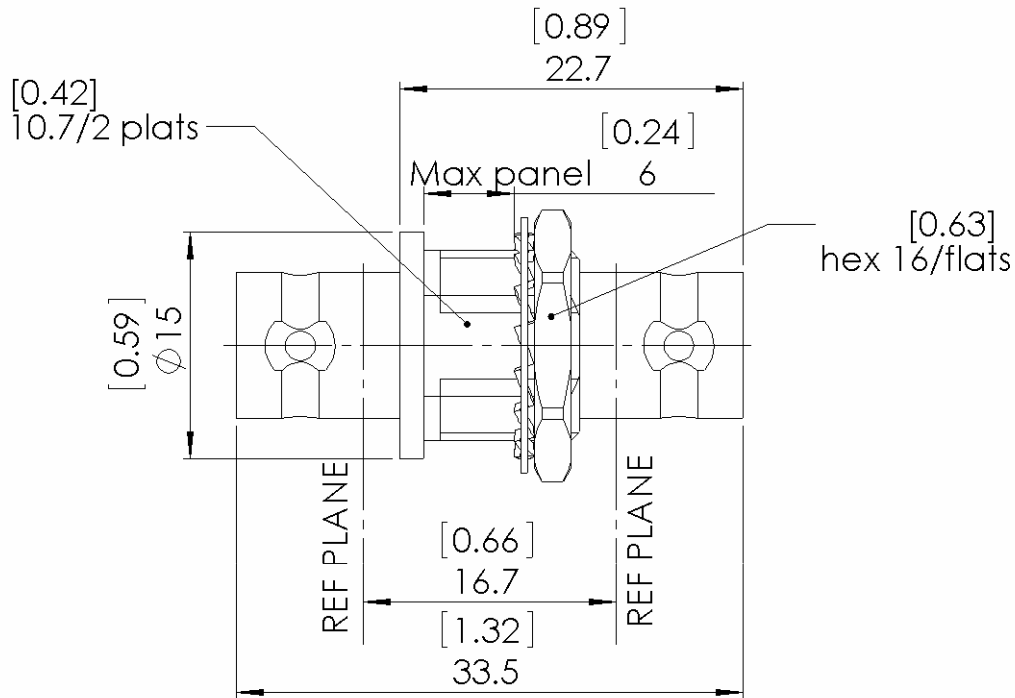

FEMALE-FEMALE BULKHEAD ADAPTOR

R142.720.700

Series : **BNC 75 HDTV**

PANEL CUT OUT

	mm	
	Maxi	mini
A	12.8	12.7
B	10.9	10.8

All dimensions are in mm.

COMPONENTS	MATERIALS	PLATING (μ m)
BODY	BRASS	BBR2
CENTER CONTACT	BERYLLIUM COPPER	NPGR
OUTER CONTACT		-
INSULATOR	PTFE	
GASKET		
OTHERS PARTS	BRASS	BBR2
-	-	-
-	-	-

Issue : 0844 B

In the effort to improve our products, we reserve the right to make changes judged to be necessary.

FEMALE-FEMALE BULKHEAD ADAPTOR

R142.720.700

Series : **BNC 75 HDTV**

PACKAGING

SPECIFICATION

Operating temperature **-65/+165** ° C
 Hermetic seal **NA** Atm.cm3/s
 Panel leakage **NA**

OTHER CHARACTERISTICS

Assembly instruction **NA**

Others :
 * From 2 to 3 GHz

MECHANICAL CHARACTERISTICS

Center contact retention
 Axial force – Mating end **15** N mini
 Axial force – Opposite end **15** N mini
 Torque **NA** N.cm mini

Recommended torque
 Mating **NA** N.cm
 Panel nut **370** N.cm

Mating life **1000** Cycles mini
 Weight **16.0900** g

Issue : 0844 B

In the effort to improve our products, we reserve the right to make changes judged to be necessary.