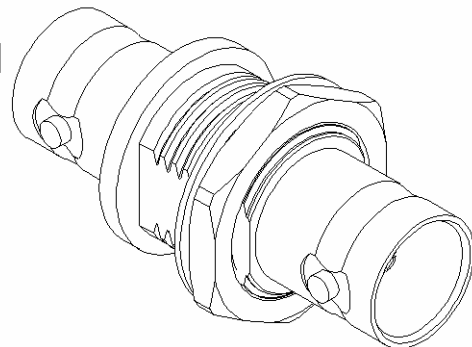

FEMALE-FEMALE BULKHEAD ADAPTOR

R142.720.700

Series : **BNC 75 HDTV**

PANEL CUT OUT

	mm	
	Maxi	mini
A	12.8	12.7
B	10.9	10.8

All dimensions are in mm.

COMPONENTS	MATERIALS	PLATING (μ m)
BODY	BRASS	BBR2
CENTER CONTACT	BERYLLIUM COPPER	NPGR
OUTER CONTACT		-
INSULATOR	PTFE	
GASKET		
OTHERS PARTS	BRASS	BBR2
-	-	-
-	-	-

Issue : 0844 B

In the effort to improve our products, we reserve the right to make changes judged to be necessary.

FEMALE-FEMALE BULKHEAD ADAPTOR

R142.720.700

Series : **BNC 75 HDTV**

PACKAGING

SPECIFICATION