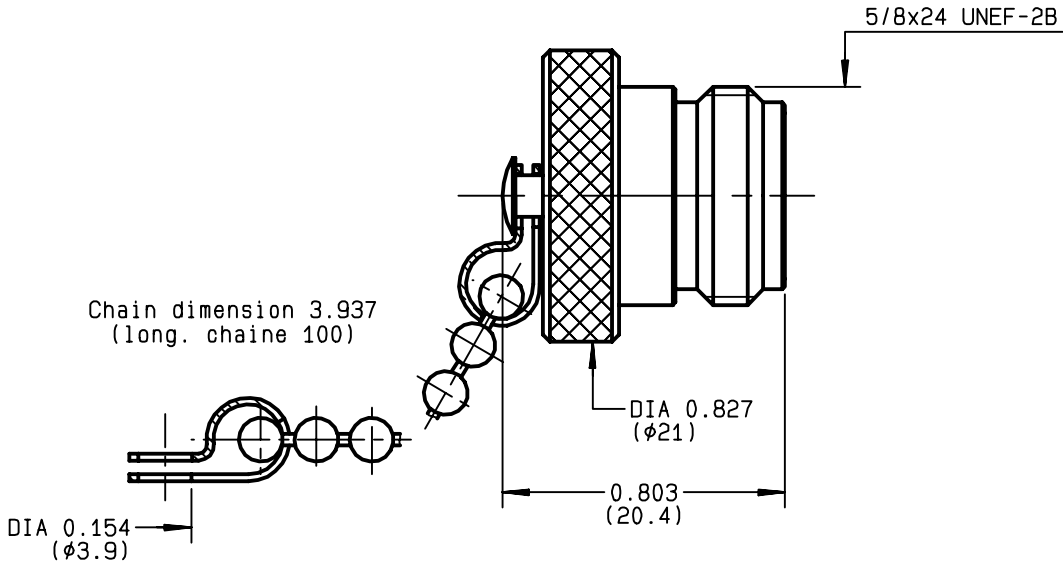

**FEMALE PROTECTIVE CAP
WITH CHAIN**

R161.841.000
SERIES N

NOMINAL IMPEDANCE	NA	Ω	CABLES :			
FREQUENCY RANGE	NA	GHz				
TEMPERATURE RATING	-55/+155	°C				
V.S.W.R	NA +	x F(GHz)Maxi				
RF INSERTION LOSS	NA	√F(GHz) dB Maxi				
VOLTAGE RATING	NA	Veff Maxi				
DIELECTRIC WITHSTANDING VOLTAGE	NA	Veff Mini				
INSULATION RESISTANCE	NA	M ΩMini		OTHERS CHARACTERISTICS		
HERMETIC SEAL	NA	Atm.cm ³ /s		CABLE RETENTION	NA	N Mini
LEAKAGE (pressurized only)	NA			CENTER CONTACT RETENTION		
MECHANICAL DURABILITY	500	Cycles	Axial force - mating end	NA	N Mini	
WEIGHT	29.5	gr	Axial force - opposite end	NA	N Mini	
SPECIFICATION			Torque	NA	cm.N Mini	
			RECOMMENDED TORQUES			
			Mating	NA	cm.N	
			Panel nut	NA	cm.N	
			Clamp nut	NA	cm.N	

CONNECTOR PARTS	MATERIALS	FINISH	(all values are given) in micrometers
BODY	BRASS	BBR 2	
OUTER CONTACT			
CENTER CONTACT			
INSULATOR		-	
GASKET		-	
OTHERS PIECES	BRASS	BBR 2	

ISSUE 9726U00
CREATION DATE 17/06/1993
FILE PART-NUMBER