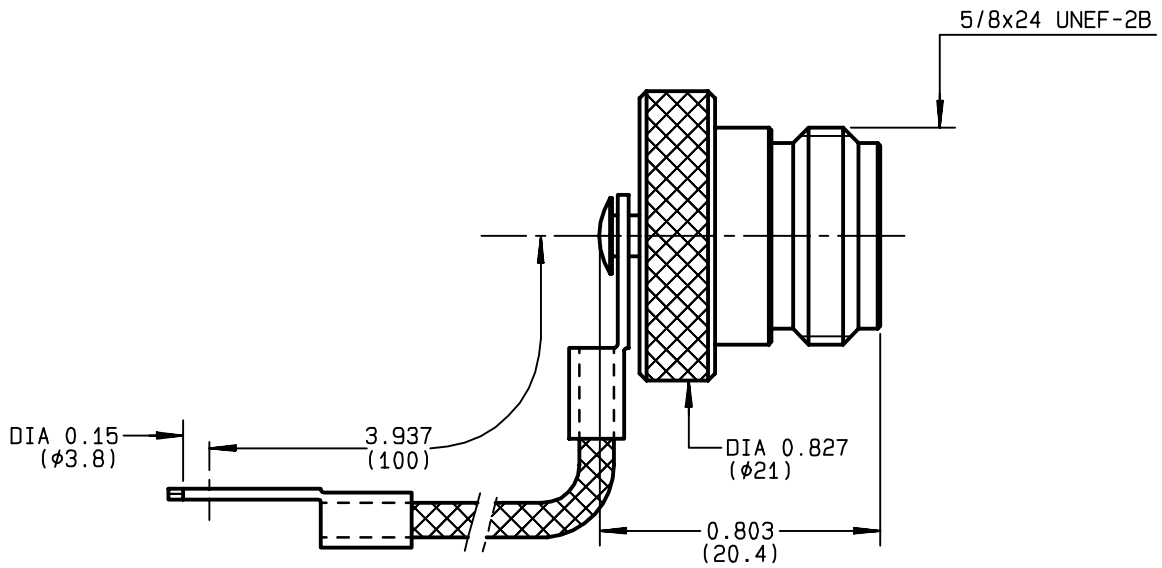

**FEMALE PROTECTIVE CAP
WITH CORD**

R161.844.000
SERIES N

NOMINAL IMPEDANCE	NA	Ω	CABLES :	
FREQUENCY RANGE	NA	GHz		
TEMPERATURE RATING	-55/+155	°C		
V.S.W.R	NA +	x F(GHz)Maxi		
RF INSERTION LOSS	NA	√F(GHz) dB Maxi		
VOLTAGE RATING	NA	Veff Maxi		
DIELECTRIC WITHSTANDING VOLTAGE	NA	Veff Mini		
INSULATION RESISTANCE	NA	M ΩMini	OTHERS CHARACTERISTICS	
HERMETIC SEAL	NA	Atm.cm ³ /s	CABLE RETENTION	NA N Mini
LEAKAGE (pressurized only)	NA		CENTER CONTACT RETENTION	
MECHANICAL DURABILITY	500	Cycles	Axial force - mating end	NA N Mini
WEIGHT	28.1	gr	Axial force - opposite end	NA N Mini
SPECIFICATION			Torque	NA cm.N Mini
			RECOMMENDED TORQUES	
			Mating	NA cm.N
			Panel nut	NA cm.N
			Clamp nut	NA cm.N

CONNECTOR PARTS	MATERIALS	FINISH	(all values are given in micrometers)
BODY	BRASS	BBR 2	
OUTER CONTACT			
CENTER CONTACT			
INSULATOR		-	
GASKET		-	
OTHERS PIECES	BRASS	BBR 2	

ISSUE 9726E00
 CREATION DATE 17/06/1993
 FILE PART-NUMBER