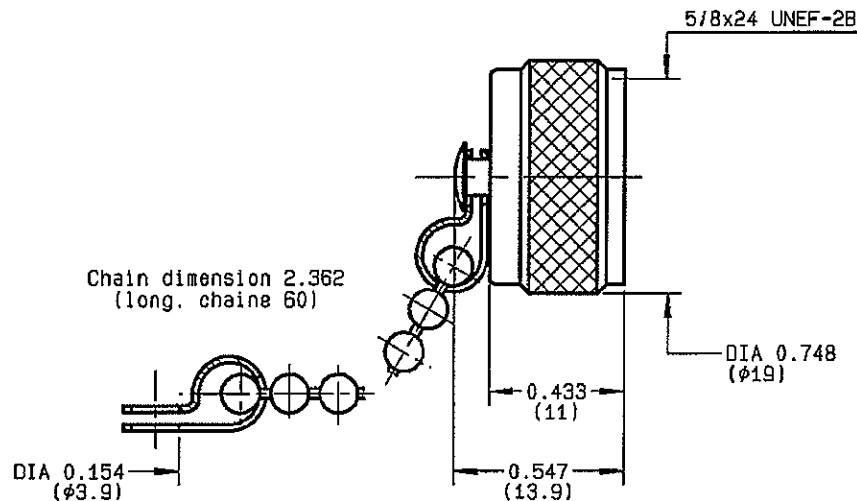

TECHNICAL DATA

MALE PROTECTIVE CAP WITH CHAIN

R161.853.000
SERIES **N**

NOMINAL IMPEDANCE	NA	Ω
FREQUENCY RANGE	NA	GHz
TEMPERATURE RATING	-55/+155	°C
V.S.W.R	NA +	x F(GHz)Maxi
RF INSERTION LOSS	NA	\sqrt{F} (GHz) dB Maxi
VOLTAGE RATING	NA	Veff Maxi
DIELECTRIC WITHSTANDING VOLTAGE	NA	Veff Mini
INSULATION RESISTANCE	NA	M Ω Mini
HERMETIC SEAL	NA	Atm.cm ³ /s
LEAKAGE (pressurized only)	NA	
MECHANICAL DURABILITY	500	Cycles
WEIGHT	11.07	gr
SPECIFICATION		

CABLES :

OTHERS CHARACTERISTICS

CABLE RETENTION	NA	N Mini
CENTER CONTACT RETENTION		
Axial force - mating end	NA	N Mini
Axial force - opposite end	NA	N Mini
Torque	NA	cm.N Mini
RECOMMENDED TORQUES		
Mating	130	cm.N
Panel nut	NA	cm.N
Clamp nut	NA	cm.N

CONNECTOR PARTS	MATERIALS	FINISH	(all values are given in micrometers)
BODY	BRASS	BBR 2	
OUTER CONTACT			
CENTER CONTACT			
INSULATOR		-	
GASKET	CHLOROPRENE	-	
OTHERS PIECES	BRASS	BBR 2	

BONOMINI

ISSUE
0518 C