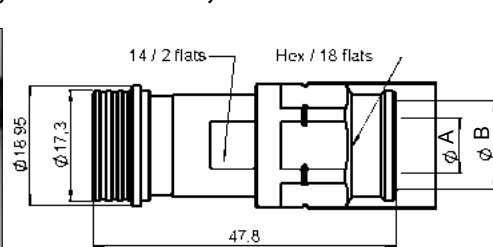

STRAIGHT PLUGS, SOLDER TYPE, FOR SEMI RIGID CABLES

Fig. 1

Fig. 2

cable group	part number	fig.	captured center contact	assembly instructions	packaging
.141"	R164 051 002	1	yes	M03	50 pieces (*)
.250"	R164 054 002	2	no	M04	

STRAIGHT PLUGS, EZ FIT TYPE, FOR CORRUGATED CABLES

Fig. 1

Fig. 2

cable	part number	fig.	Dimensions		captured center contact	assembly instructions	packaging
			A	B			
3/8" superflexible corrugated	R164 036 000	1	7.1	11	yes	M07	unit
1/2" superflexible corrugated	R164 037 000	1	8.8	14	yes	M07	unit
1/2" flexible corrugated	R164 091 000	2	-	-	yes	M08	unit