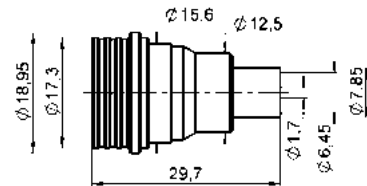

STRAIGHT PLUGS, FULL CRIMP TYPE, FOR FLEXIBLE CABLES

Fig. 1

Fig. 2

cable group	part number	fig.	A	captured center contact	assembly instructions	packaging
5/50/S	R164 075 000	1	5.41	no	M01	50 pieces (*)
5/50/D	R164 076 000	1	5.8	no	M01	
10/50/S	R164 080 000	2	11.05	no	M01	
11/50/D	R164 088 000	2	11.4	no	M01	

STRAIGHT PLUGS, SOLDER TYPE, FOR SEMI RIGID CABLES

Fig. 1

Fig. 2

cable group	part number	fig.	captured center contact	assembly instructions	packaging
.141"	R164 051 002	1	yes	M03	50 pieces (*)
.250"	R164 054 002	2	no	M04	

STRAIGHT PLUGS, EZ FIT TYPE, FOR CORRUGATED CABLES

Fig. 1

Fig. 2

cable	part number	fig.	Dimensions		captured center contact	assembly instructions	packaging
			A	B			
3/8" superflexible corrugated	R164 036 000	1	7.1	11	yes	M07	unit
1/2" superflexible corrugated	R164 037 000	1	8.8	14	yes	M07	unit
1/2" flexible corrugated	R164 091 000	2	-	-	yes	M08	unit