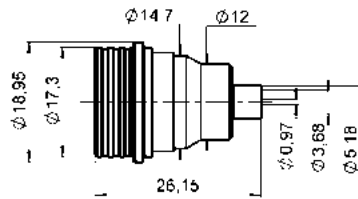

STRAIGHT PLUGS, FULL CRIMP TYPE, FOR FLEXIBLE CABLES

Fig. 1

Fig. 2

cable group	part number	fig.	A	captured center contact	assembly instructions	packaging
5/50/S	R164 075 000	1	5.41	no	M01	50 pieces (*)
5/50/D	R164 076 000	1	5.8	no	M01	
10/50/S	R164 080 000	2	11.05	no	M01	
11/50/D	R164 088 000	2	11.4	no	M01	

STRAIGHT PLUGS, SOLDER TYPE, FOR SEMI RIGID CABLES

Fig. 1

Fig. 2

cable group	part number	fig.	captured center contact	assembly instructions	packaging
.141"	R164 051 002	1	yes	M03	50 pieces (*)
.250"	R164 054 002	2	no	M04	

STRAIGHT PLUGS, EZ FIT TYPE, FOR CORRUGATED CABLES

Fig. 1

Fig. 2

cable	part number	fig.	Dimensions		captured center contact	assembly instructions	packaging
			A	B			
3/8" superflexible corrugated	R164 036 000	1	7.1	11	yes	M07	unit
1/2" superflexible corrugated	R164 037 000	1	8.8	14	yes	M07	unit
1/2" flexible corrugated	R164 091 000	2	-	-	yes	M08	unit