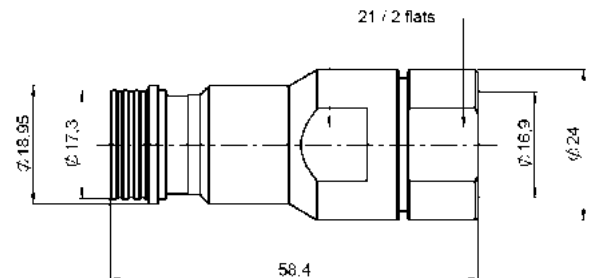

STRAIGHT PLUGS, FULL CRIMP TYPE, FOR FLEXIBLE CABLES

Fig. 1

Fig. 2

cable group	part number	fig.	A	captured center contact	assembly instructions	packaging
5/50/S	R164 075 000	1	5.41	no	M01	50 pieces (*)
5/50/D	R164 076 000	1	5.8	no	M01	
10/50/S	R164 080 000	2	11.05	no	M01	
11/50/D	R164 088 000	2	11.4	no	M01	

STRAIGHT PLUGS, SOLDER TYPE, FOR SEMI RIGID CABLES

Fig. 1

Fig. 2

cable group	part number	fig.	captured center contact	assembly instructions	packaging
.141"	R164 051 002	1	yes	M03	50 pieces (*)
.250"	R164 054 002	2	no	M04	

STRAIGHT PLUGS, EZ FIT TYPE, FOR CORRUGATED CABLES

Fig. 1

Fig. 2

cable	part number	fig.	Dimensions		captured center contact	assembly instructions	packaging
			A	B			
3/8" superflexible corrugated	R164 036 000	1	7.1	11	yes	M07	unit
1/2" superflexible corrugated	R164 037 000	1	8.8	14	yes	M07	unit
1/2" flexible corrugated	R164 091 000	2	-	-	yes	M08	unit