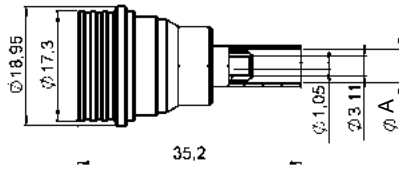

STRAIGHT PLUGS, FULL CRIMP TYPE, FOR FLEXIBLE CABLES

Fig. 1

Fig. 2

cable group	part number	fig.	A	captured center contact	assembly instructions	packaging
5/50/S	R164 075 000	1	5.41	no	M01	50 pieces (*)
5/50/D	R164 076 000	1	5.8	no	M01	
10/50/S	R164 080 000	2	11.05	no	M01	
11/50/D	R164 088 000	2	11.4	no	M01	

STRAIGHT PLUGS, SOLDER TYPE, FOR SEMI RIGID CABLES

Fig. 1

Fig. 2

cable group	part number	fig.	captured center contact	assembly instructions	packaging
.141"	R164 051 002	1	yes	M03	50 pieces (*)
.250"	R164 054 002	2	no	M04	

STRAIGHT PLUGS, EZ FIT TYPE, FOR CORRUGATED CABLES

Fig. 1

Fig. 2

cable	part number	fig.	Dimensions		captured center contact	assembly instructions	packaging
			A	B			
3/8" superflexible corrugated	R164 036 000	1	7.1	11	yes	M07	unit
1/2" superflexible corrugated	R164 037 000	1	8.8	14	yes	M07	unit
1/2" flexible corrugated	R164 091 000	2	-	-	yes	M08	unit