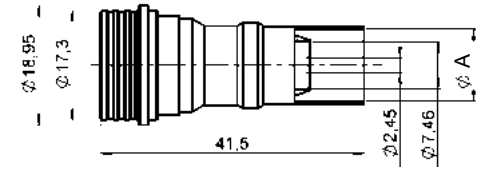

STRAIGHT PLUGS, FULL CRIMP TYPE, FOR FLEXIBLE CABLES

Fig. 1

Fig. 2

cable group	part number	fig.	A	captured center contact	assembly instructions	packaging
5/50/S	R164 075 000	1	5.41	no	M01	50 pieces (*)
5/50/D	R164 076 000	1	5.8	no	M01	
10/50/S	R164 080 000	2	11.05	no	M01	
11/50/D	R164 088 000	2	11.4	no	M01	

STRAIGHT PLUGS, SOLDER TYPE, FOR SEMI RIGID CABLES

Fig. 1

Fig. 2

cable group	part number	fig.	captured center contact	assembly instructions	packaging
.141"	R164 051 002	1	yes	M03	50 pieces (*)
.250"	R164 054 002	2	no	M04	

STRAIGHT PLUGS, EZ FIT TYPE, FOR CORRUGATED CABLES

Fig. 1

Fig. 2

cable	part number	fig.	Dimensions		captured center contact	assembly instructions	packaging
			A	B			
3/8" superflexible corrugated	R164 036 000	1	7.1	11	yes	M07	unit
1/2" superflexible corrugated	R164 037 000	1	8.8	14	yes	M07	unit
1/2" flexible corrugated	R164 091 000	2	-	-	yes	M08	unit