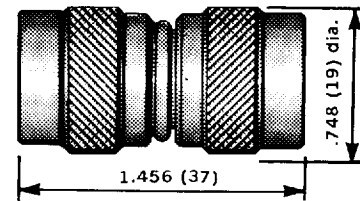

**IN SERIES ADAPTERS**

**Straight plug/plug**

PART NUMBER	<b>R 166 703</b>
MIL (UG)	UG 642 A/U

**Straight jack/jack**

PART NUMBER	<b>R 166 705</b>
MIL (UG)	UG 643 A/U

**Bulkhead hermetically sealed straight jack/jack**

PART NUMBER	<b>R 166 753</b>
MIL (UG)	UG 701 /U

**Right angle plug/jack**

PART NUMBER	<b>R 166 770</b>
MIL (UG)	UG 567 A/U