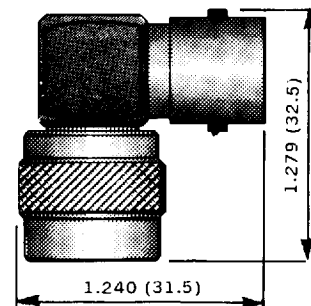

**IN SERIES ADAPTERS**

**Straight plug/plug**

PART NUMBER	<b>R 166 703</b>
MIL (UG)	UG 642 A/U

**Straight jack/jack**

PART NUMBER	<b>R 166 705</b>
MIL (UG)	UG 643 A/U

**Bulkhead hermetically sealed straight jack/jack**

PART NUMBER	<b>R 166 753</b>
MIL (UG)	UG 701 /U

**Right angle plug/jack**

PART NUMBER	<b>R 166 770</b>
MIL (UG)	UG 567 A/U