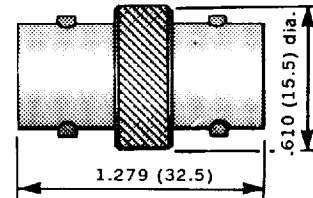

**IN SERIES ADAPTERS**

**Straight plug/plug**

PART NUMBER	<b>R 166 703</b>
MIL (UG)	UG 642 A/U

**Straight jack/jack**

PART NUMBER	<b>R 166 705</b>
MIL (UG)	UG 643 A/U

**Bulkhead hermetically sealed straight jack/jack**

PART NUMBER	<b>R 166 753</b>
MIL (UG)	UG 701 /U

**Right angle plug/jack**

PART NUMBER	<b>R 166 770</b>
MIL (UG)	UG 567 A/U