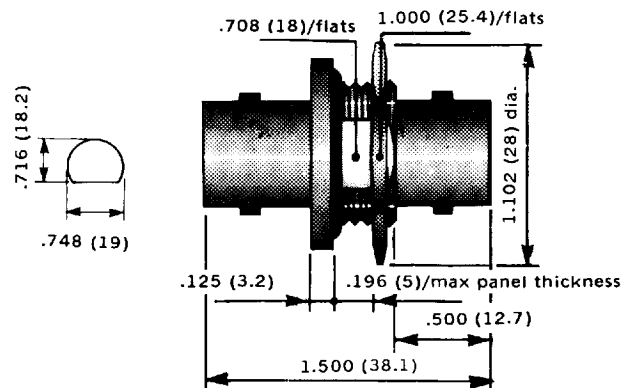

**IN SERIES ADAPTERS**

**Straight plug/plug**

PART NUMBER	<b>R 166 703</b>
MIL (UG)	UG 642 A/U

**Straight jack/jack**

PART NUMBER	<b>R 166 705</b>
MIL (UG)	UG 643 A/U

**Bulkhead hermetically sealed straight jack/jack**

PART NUMBER	<b>R 166 753</b>
MIL (UG)	UG 701 /U

**Right angle plug/jack**

PART NUMBER	<b>R 166 770</b>
MIL (UG)	UG 567 A/U