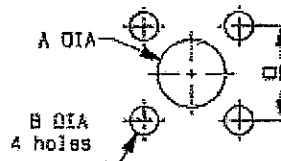

**N FEMALE - C FEMALE
FLANGE RECEPTACLE ADAPTER**

	MM		INCH	
	maxi	mini	maxi	mini
A	Front 16.3	16.1	0.642	0.634
	Rear 16.3	16.1	0.642	0.634
B	3.30	3.20	0.13	0.126
C	18.35	18.15	0.722	0.718

ISSUE	REVISION No	DESCRIPTION	BY	DATE
-	-	-	-	-
-	-	-	-	-
-	-	-	-	-