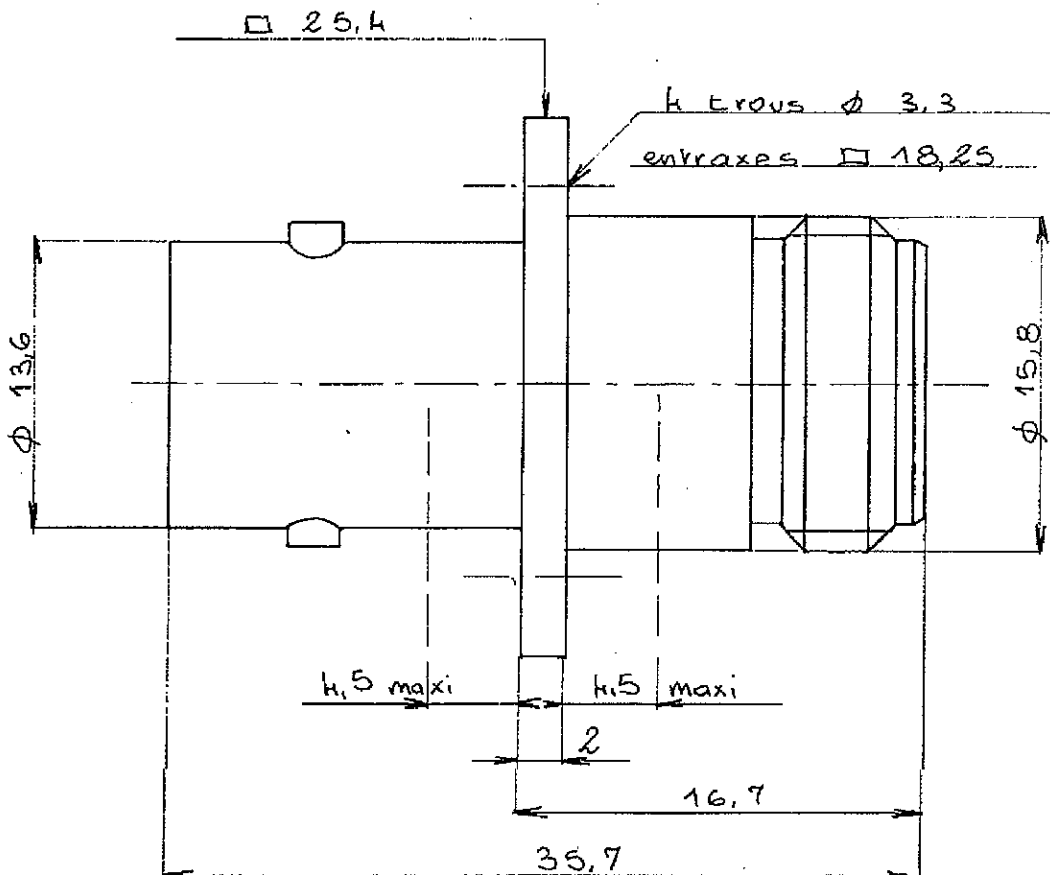

**N FEMALE - C FEMALE
FLANGE RECEPTACLE ADAPTER**

	MM		INCH	
	maxi	mini	maxi	mini
A	Front 16.3	16.1	0.642	0.634
	Rear 16.3	16.1	0.642	0.634
B	3.30	3.20	0.13	0.126
C	18.35	18.15	0.722	0.718

ISSUE	REVISION No	DESCRIPTION	BY	DATE
-	-	-	-	-
-	-	-	-	-
-	-	-	-	-